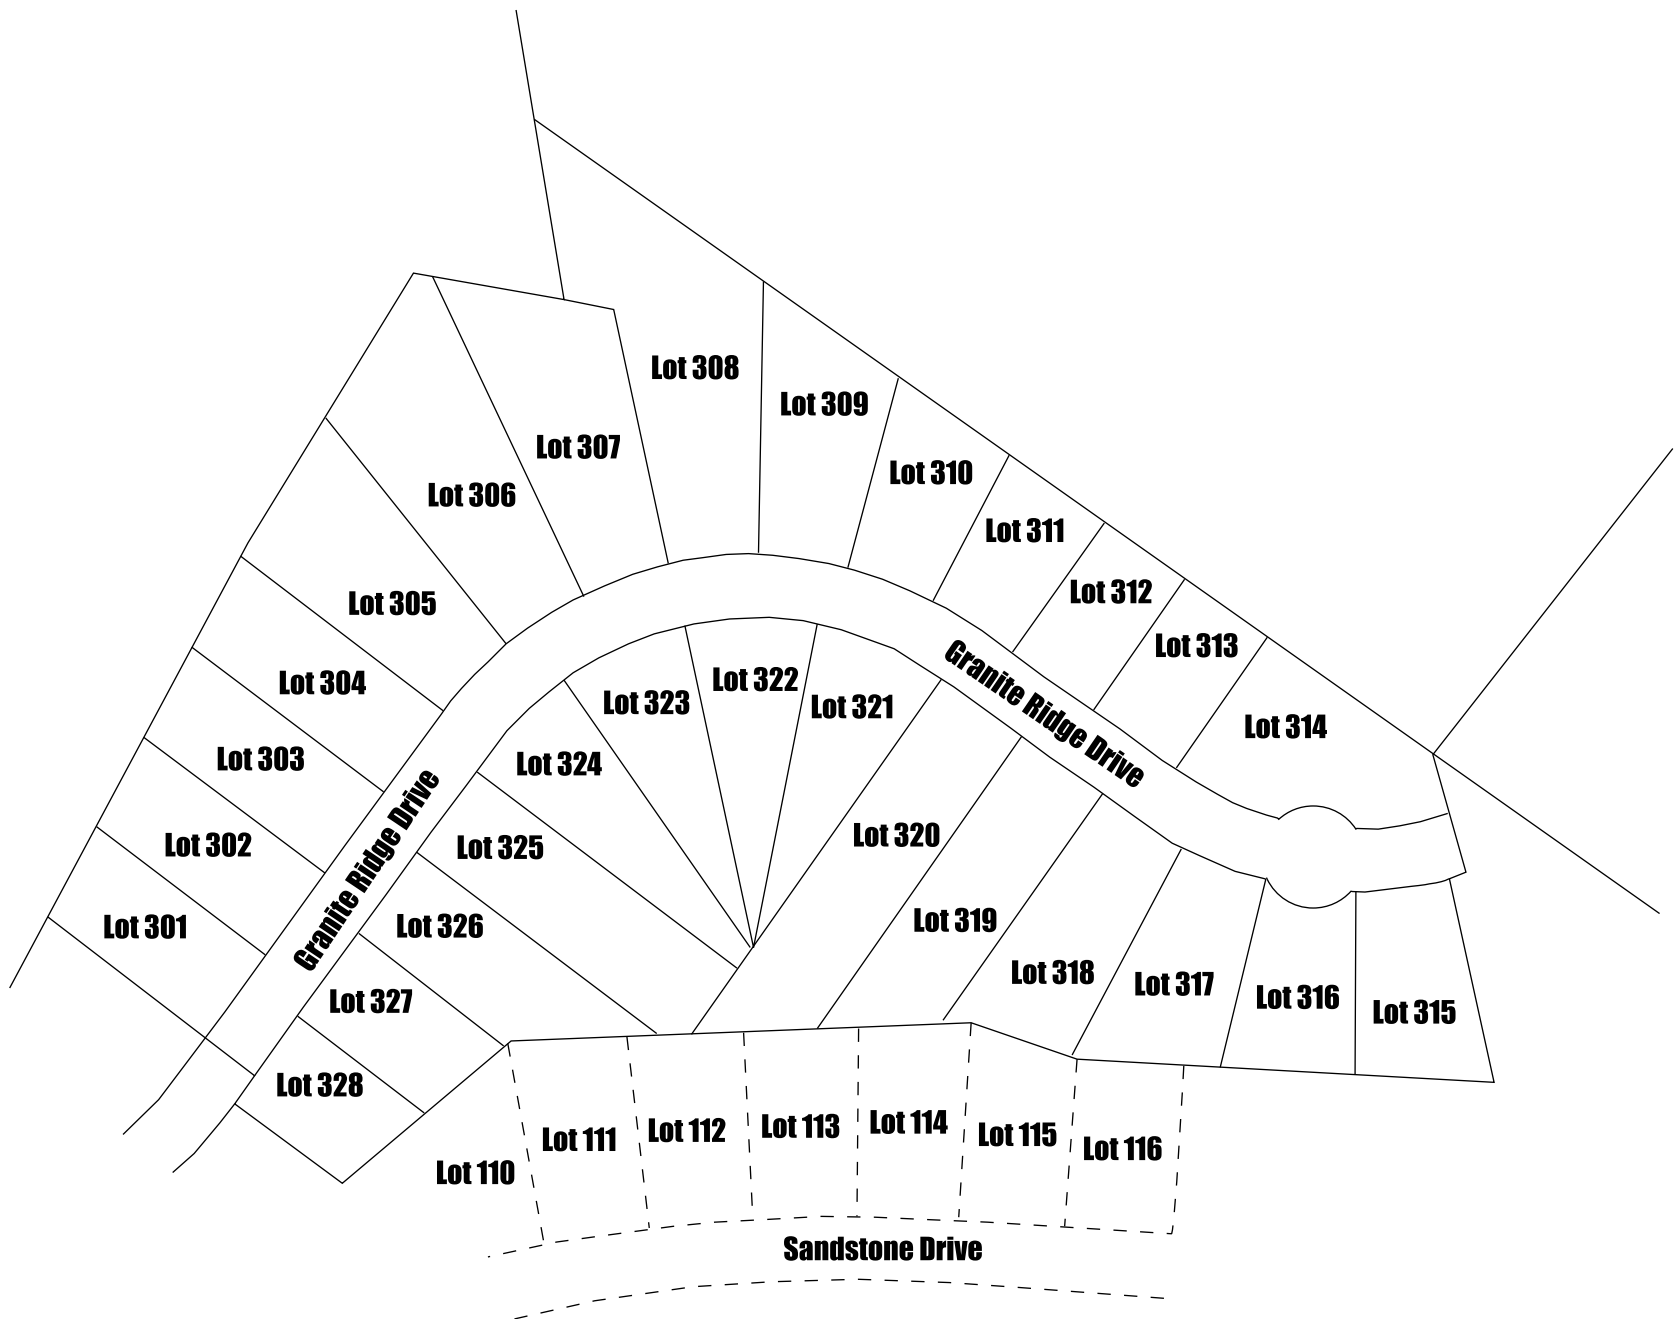

Granite Ridge, Phase 3

South Fayette Twp., Allegheny County

Granite Ridge, Phase IV