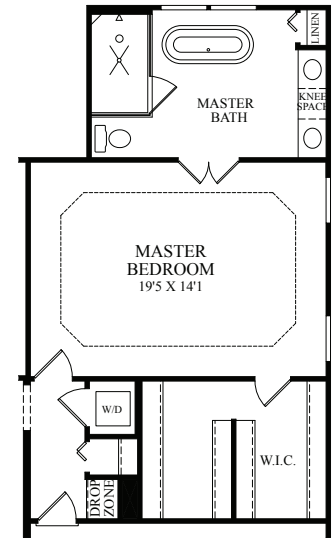

MARONDA *Homes*

New England Water Table Brick with Covered Porch and 2 Car Garage

Victorian Water Table Brick with Covered Porch and 2 Car Garage

Victorian Partial Brick Front with Covered Porch and 2 Car Garage

Siding Front with 2 Car Garage

THE ELLINGTON

Elevation C Americana Home Collection

DREAM. BUILD. *Live.*

Quality Since 1972

FIRST FLOOR LAYOUT

SECOND FLOOR LAYOUT

Opt. Covered Porch

Opt. Sunroom

Opt. Deluxe Master Bath

Opt. Chef's Kitchen with Opt. Morning Room

Opt. 3 Car Garage

THE ELLINGTON

Elevation C Americana Home Collection

- 5 Bedrooms, 3.5 Bathrooms
- 2 - 3 Car Garage

- 2,937 - 4,129 SQ FT
- 1st Floor Owner Suite