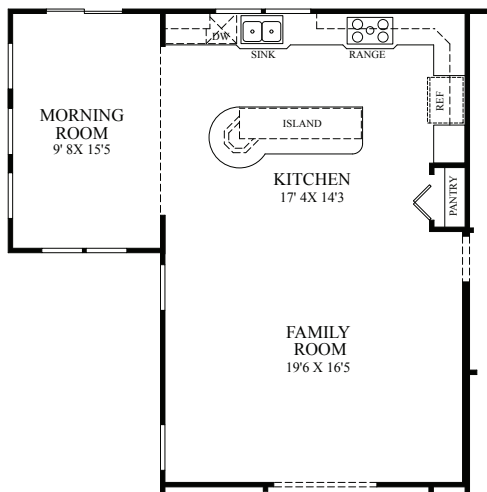

MARONDA *Homes*

New England Water Table Brick with Covered Porch and 2 Car Garage

Victorian Water Table Brick with Covered Porch and 2 Car Garage

Victorian Partial Brick Front with Covered Porch and 2 Car Garage

Siding Front with 2 Car Garage

THE ELLINGTON

Elevation C Americana Home Collection

DREAM. BUILD. *Live.*

Quality Since 1972

FIRST FLOOR LAYOUT

SECOND FLOOR LAYOUT

Opt. Covered Porch

Opt. Sunroom

Opt. Deluxe Master Bath

Opt. Chef's Kitchen with Opt. Morning Room

Opt. 3 Car Garage

THE ELLINGTON

Elevation C Americana Home Collection

- 5 Bedrooms, 3.5 Bathrooms
- 2 - 3 Car Garage

- 2,937 - 4,129 SQ FT
- 1st Floor Owner Suite