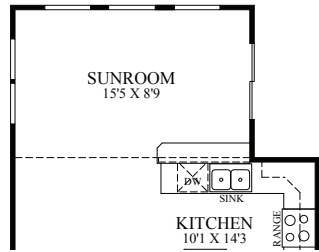

Siding Front with 2 Car Garage

THE ELLINGTON

Elevation C Americana Home Collection

DREAM. BUILD. *Live.*

Quality Since 1972

FIRST FLOOR LAYOUT

SECOND FLOOR LAYOUT

Opt. Covered Porch

Opt. Sunroom

Opt. Deluxe Master Bath

Opt. Chef's Kitchen with Opt. Morning Room

Opt. 3 Car Garage

THE ELLINGTON

Elevation C Americana Home Collection

- 5 Bedrooms, 3.5 Bathrooms
- 2 - 3 Car Garage

- 2,937 - 4,129 SQ FT
- 1st Floor Owner Suite