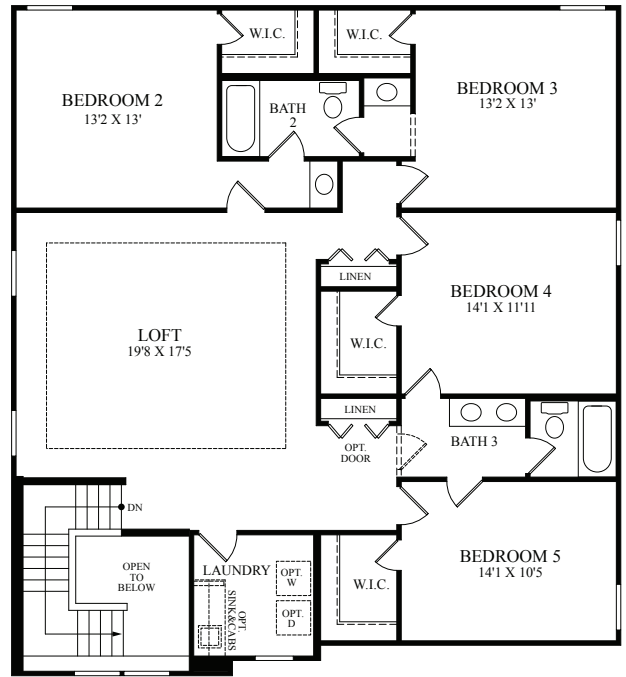

MARONDA *Homes*

New England Water Table Brick with Covered Porch and 2 Car Garage

Victorian Water Table Brick with Covered Porch and 2 Car Garage

Victorian Partial Brick Front with Covered Porch and 2 Car Garage

Siding Front with 2 Car Garage

THE ELLINGTON

Elevation C Americana Home Collection

DREAM. BUILD. *Live.*

Quality Since 1972

FIRST FLOOR LAYOUT

SECOND FLOOR LAYOUT

Opt. Covered Porch

Opt. Sunroom

Opt. Deluxe Master Bath

Opt. Chef's Kitchen with Opt. Morning Room

Opt. 3 Car Garage

THE ELLINGTON

Elevation C Americana Home Collection

- 5 Bedrooms, 3.5 Bathrooms
- 2 - 3 Car Garage

- 2,937 - 4,129 SQ FT
- 1st Floor Owner Suite