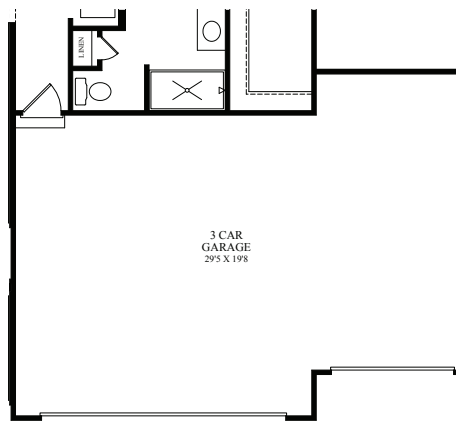

MARONDA *Homes*

New England Water Table Brick with Covered Porch and 2 Car Garage

Victorian Water Table Brick with Covered Porch and 2 Car Garage

Victorian Partial Brick Front with Covered Porch and 2 Car Garage

Siding Front with 2 Car Garage

THE ELLINGTON

Elevation C Americana Home Collection

DREAM. BUILD. *Live.*

Quality Since 1972

FIRST FLOOR LAYOUT

SECOND FLOOR LAYOUT

Opt. Covered Porch

Opt. Sunroom

Opt. Deluxe Master Bath

Opt. Chef's Kitchen with Opt. Morning Room

Opt. 3 Car Garage

THE ELLINGTON

Elevation C Americana Home Collection

- 5 Bedrooms, 3.5 Bathrooms
- 2 - 3 Car Garage

- 2,937 - 4,129 SQ FT
- 1st Floor Owner Suite