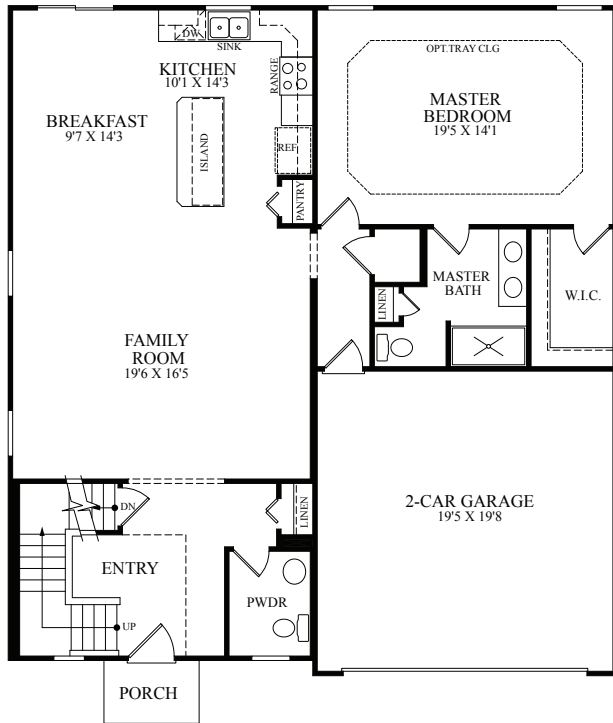

MARONDA *Homes*

New England Water Table Brick with Covered Porch and 2 Car Garage

Victorian Water Table Brick with Covered Porch and 2 Car Garage

Victorian Partial Brick Front with Covered Porch and 2 Car Garage

Siding Front with 2 Car Garage

THE ELLINGTON

Elevation C Americana Home Collection

DREAM. BUILD. *Live.*

Quality Since 1972

FIRST FLOOR LAYOUT

SECOND FLOOR LAYOUT

Opt. Covered Porch

Opt. Sunroom

Opt. Deluxe Master Bath

Opt. Chef's Kitchen with Opt. Morning Room

Opt. 3 Car Garage

THE ELLINGTON

Elevation C Americana Home Collection

- 5 Bedrooms, 3.5 Bathrooms
- 2 - 3 Car Garage

- 2,937 - 4,129 SQ FT
- 1st Floor Owner Suite