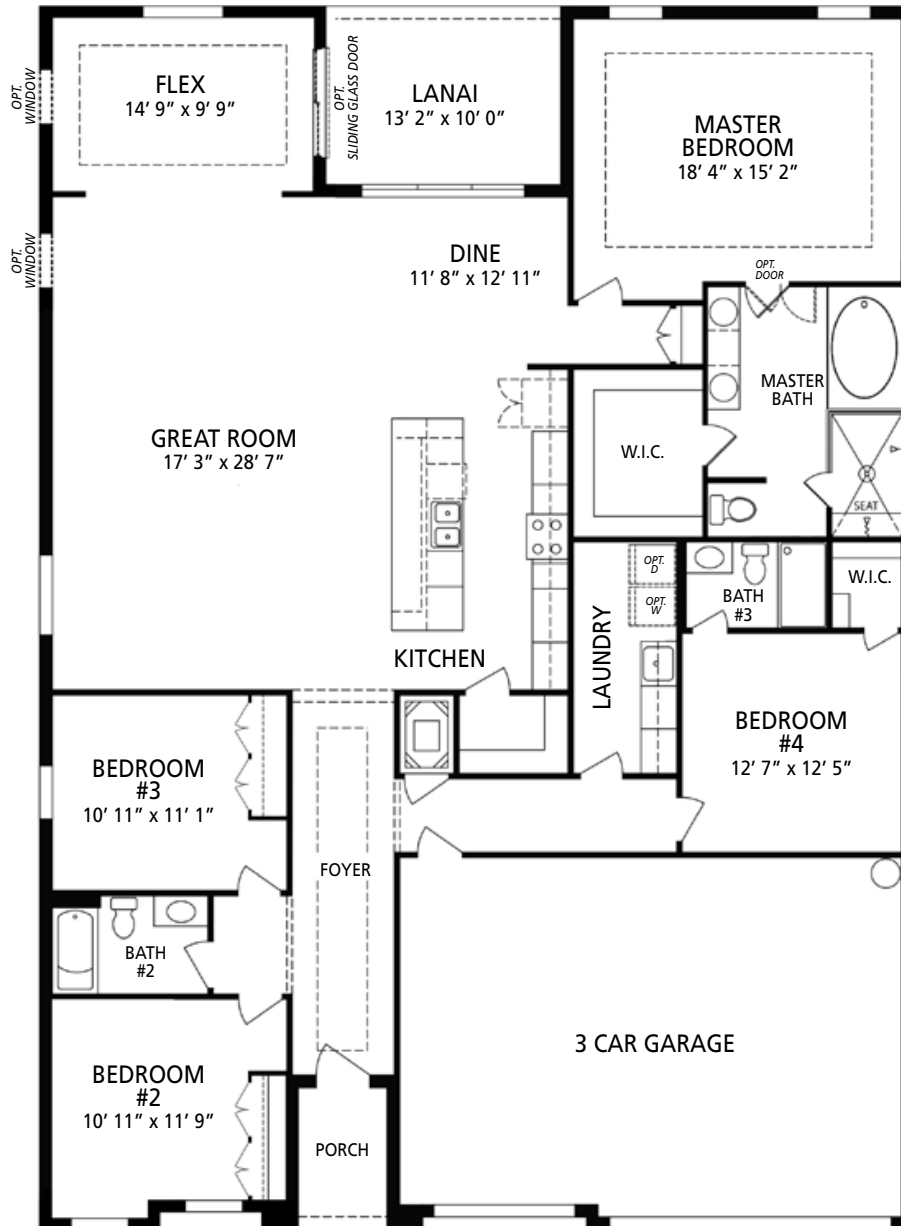

Optional Stone

FIRST FLOOR

- 4 Bedrooms
- 3 Bathrooms
- 3 Car Garage
- 2,677 Finished Sq. Ft.

FLOORPLAN OPTIONS

Opt. Gourmet Kitchen

Opt. Raised Kitchen Island

Opt. Stand Alone Tub

Opt. Lanai

Opt. Flex/Den with French Doors

Opt. Flex/Den with Sliding Barn Doors

Opt. 3 Car Side Load Garage with Workshop

Opt. Workshop