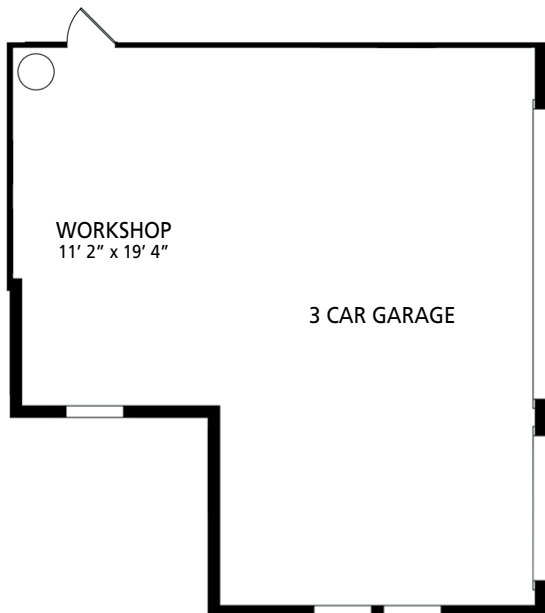

Optional Stone

FIRST FLOOR

- 4 Bedrooms
- 3 Bathrooms
- 3 Car Garage
- 2,677 Finished Sq. Ft.

FLOORPLAN OPTIONS

Opt. Gourmet Kitchen

Opt. Raised Kitchen Island

Opt. Stand Alone Tub

Opt. Lanai

Opt. Flex/Den with French Doors

Opt. Flex/Den with Sliding Barn Doors

Opt. 3 Car Side Load Garage with Workshop

Opt. Workshop