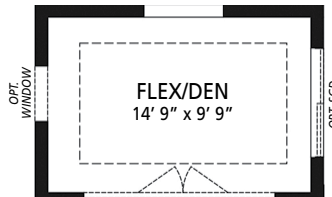

Opt. Flex/Den with French Doors