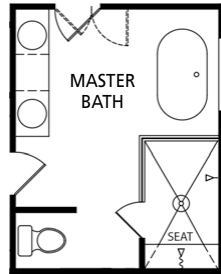

Optional Stone

FIRST FLOOR

- 4 Bedrooms
- 3 Bathrooms
- 3 Car Garage
- 2,677 Finished Sq. Ft.

FLOORPLAN OPTIONS

Opt. Gourmet Kitchen

Opt. Raised Kitchen Island

Opt. Stand Alone Tub

Opt. Lanai

Opt. Flex/Den with French Doors

Opt. Flex/Den with Sliding Barn Doors

Opt. 3 Car Side Load Garage with Workshop

Opt. Workshop