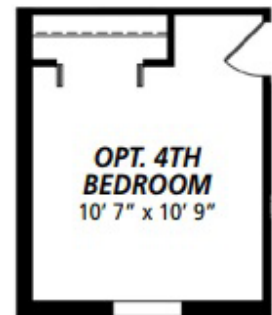

MARONDA
Homes

CYPRESS

Elevation E
Essential Series

DREAM. BUILD. *Live.*

Opt. Bedroom #4

- 3-4 Bedrooms
- 2 Bathrooms
- 2 Car Garage
- 1,546 Finished Sq. Ft.