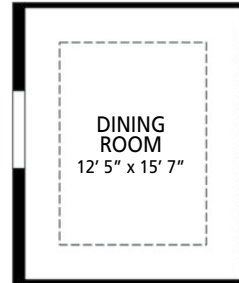

## FLOORPLAN OPTIONS

Opt. Gourmet Kitchen

Opt. Wet Bar

Opt. Den

Opt. Dining Room

Opt. Sliding Glass Door at Master Bedroom

Opt. Deluxe Master Bath

Opt. Bedroom 5