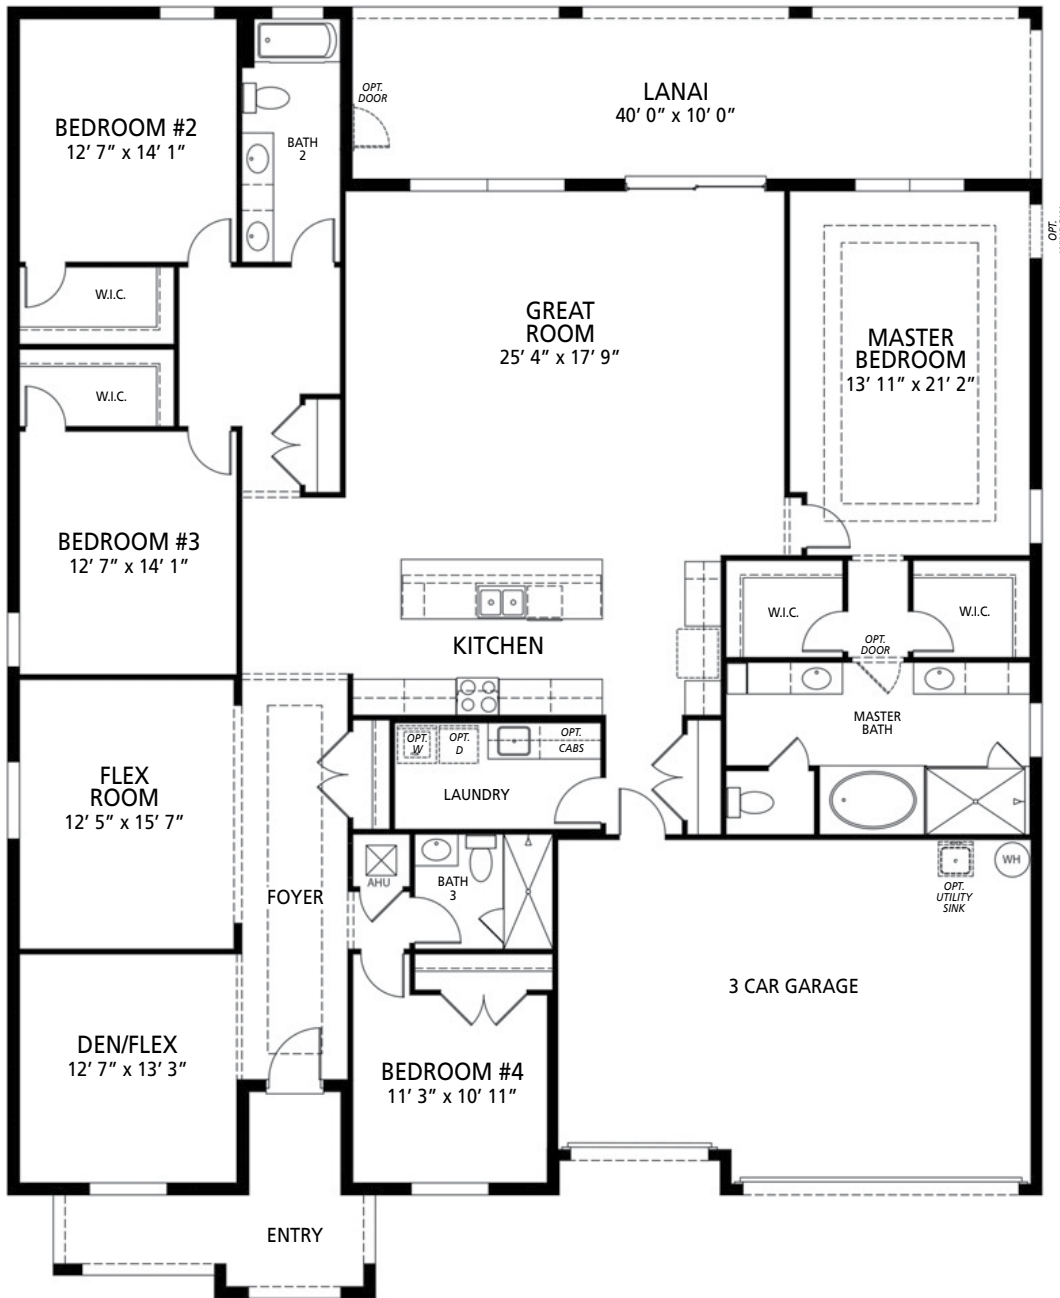

*Optional Stone*

FIRST FLOOR

- 4-5 Bedrooms
- 3 Bathrooms
- 3 Car Garage
- 3,130 Finished Sq. Ft.

## FLOORPLAN OPTIONS

Opt. Gourmet Kitchen

Opt. Wet Bar

Opt. Den

Opt. Dining Room

Opt. Sliding Glass Door at Master Bedroom

Opt. Deluxe Master Bath

Opt. Bedroom 5

Opt. Double Door at Living Room/Flex

Opt. Sitting Room

Opt. 3 Car Side Load Garage

Opt. Side Load Garage

Opt. Sliding Glass Door at Great Room