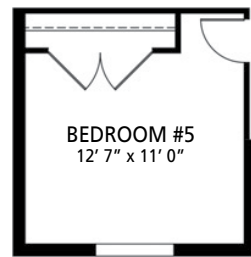

*Optional Stone*

FIRST FLOOR

- 4-5 Bedrooms
- 3 Bathrooms
- 3 Car Garage
- 3,130 Finished Sq. Ft.

## FLOORPLAN OPTIONS

Opt. Gourmet Kitchen

Opt. Wet Bar

Opt. Den

Opt. Dining Room

Opt. Sliding Glass Door at Master Bedroom

Opt. Deluxe Master Bath

Opt. Bedroom 5