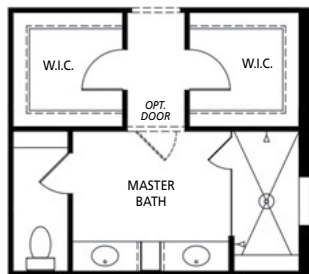

*Optional Stone*

FIRST FLOOR

- 4-5 Bedrooms
- 3 Bathrooms
- 3 Car Garage
- 3,130 Finished Sq. Ft.

## FLOORPLAN OPTIONS

Opt. Gourmet Kitchen

Opt. Wet Bar

Opt. Den

Opt. Dining Room

Opt. Sliding Glass Door at Master Bedroom

Opt. Deluxe Master Bath

Opt. Bedroom 5

Opt. Double Door at Living Room/Flex

Opt. Sitting Room

Opt. 3 Car Side Load Garage

Opt. Side Load Garage

Opt. Sliding Glass Door at Great Room