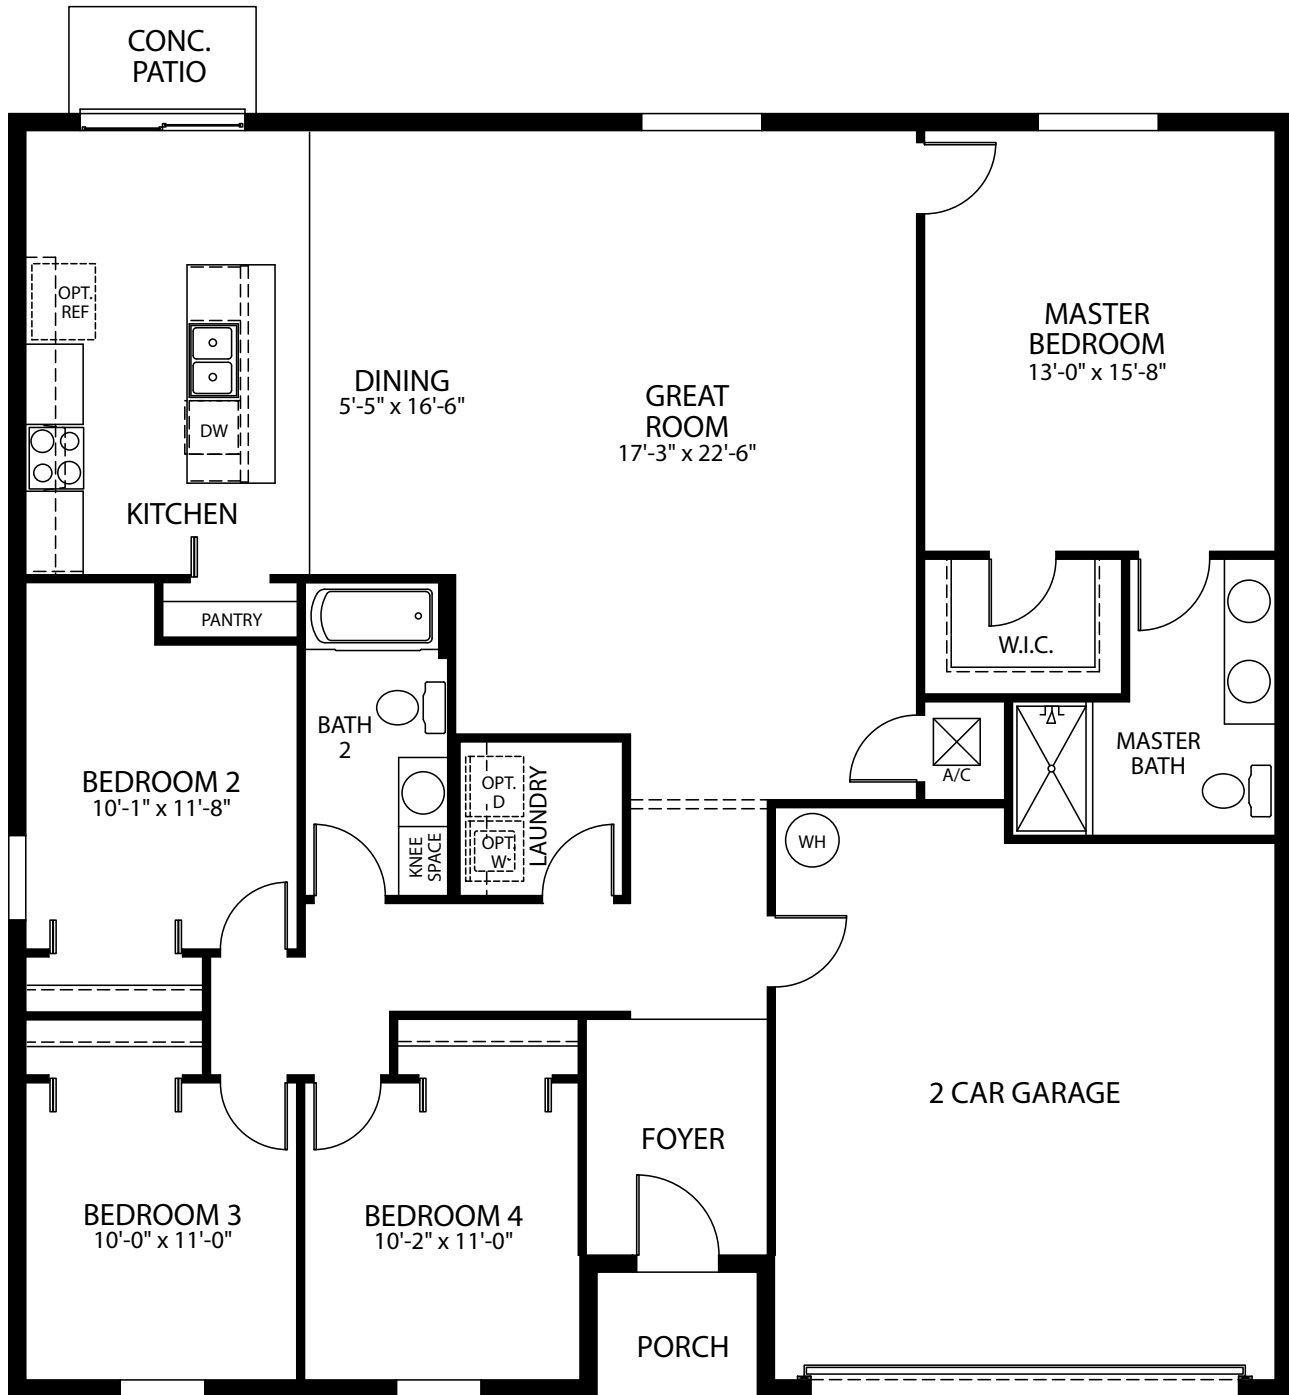

MARONDA  
*Homes*

MESQUITE  
Elevation E  
Essential Series

DREAM. BUILD. *Live.*

FIRST FLOOR

- 4 Bedrooms
- 2 Bathrooms
- 2 Car Garage
- 1,867 Finished Sq. Ft.