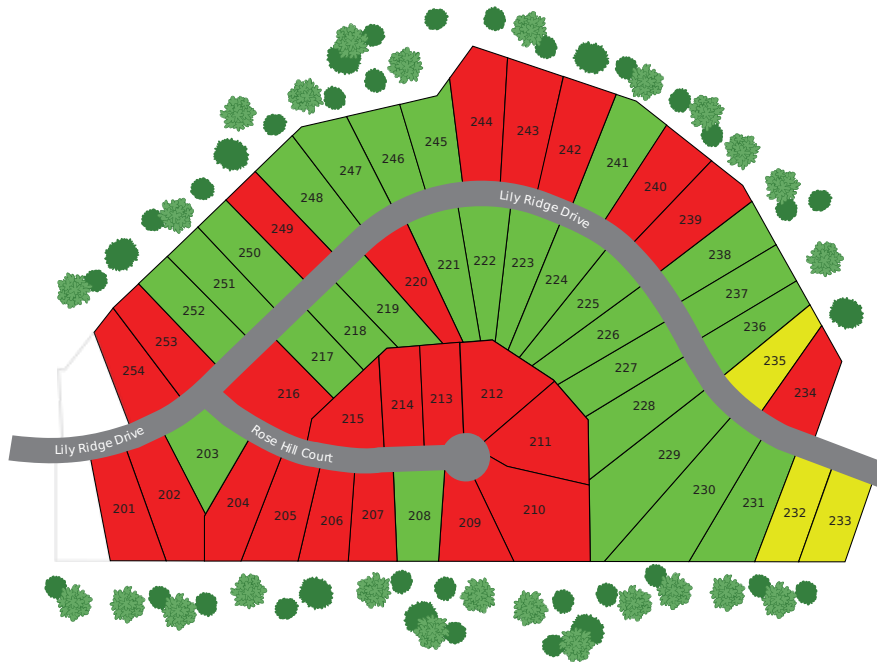

MARONDA *Homes*

Magnolia Ridge

Canonsburg Township, Canonsburg County - Phase 2 Site Plan

Map Legend

Available Lots	■
Quick Delivery Homes	■
Starting Soon	■
Pending Sale	■
Sold	■
Not Released for Sale	□

Visit www.marondahomes.com for more information.

Ask your New Home Specialist for additional information. Community Map is an artist rendering for illustrative purposes and not part of a legal contract. Lot Availability, features, sizes, and details are approximate and will vary. Maronda Homes reserves the right to change and/or alter materials, specifications, features, dimensions and designs without prior notice or obligation.