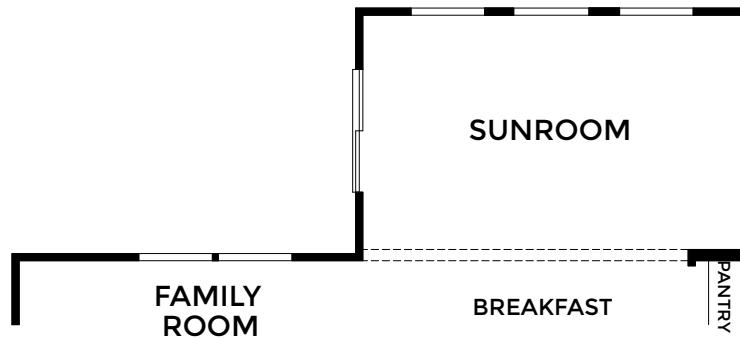

SECOND FLOOR

- 4 Bedrooms
- 2 Car Garage
- 2-2.5 Bathrooms
- 1,731 Finished Sq. Ft.

OPTIONAL
POWDER AT
ENTRY

OPTIONAL
COVERED
PORCH

OPTIONAL
SUNROOM