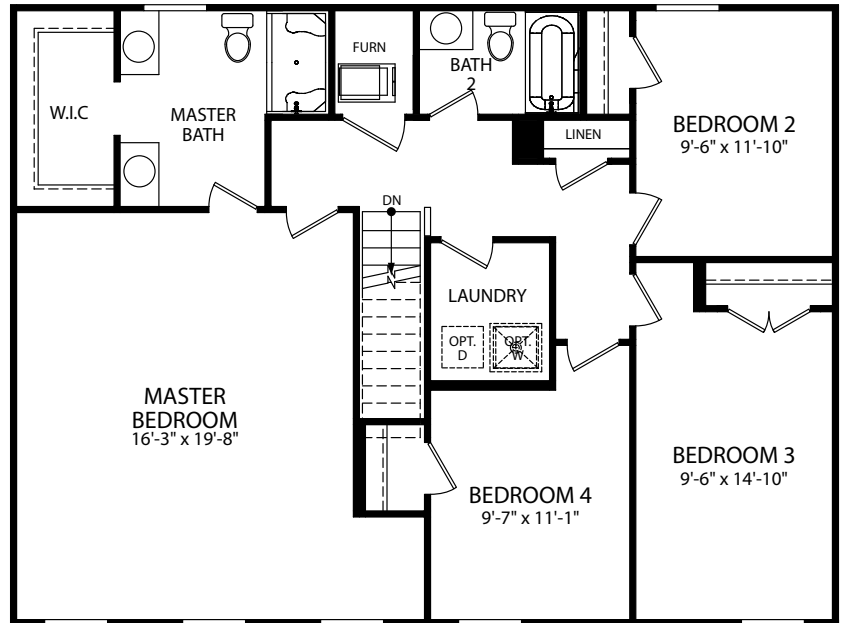

*Optional Partial Brick Front*

*Optional Partial Stone Front*

*Optional Siding Front*

SECOND FLOOR

- 4 Bedrooms
- 2-2.5 Bathrooms
- 2 Car Garage
- 1,997 Finished Sq. Ft.

OPT. SUNROOM

OPT. ISLAND

OPT. POWDER ROOM

OPT. COVERED PORCH

OPT. FLEX SPACE DOOR