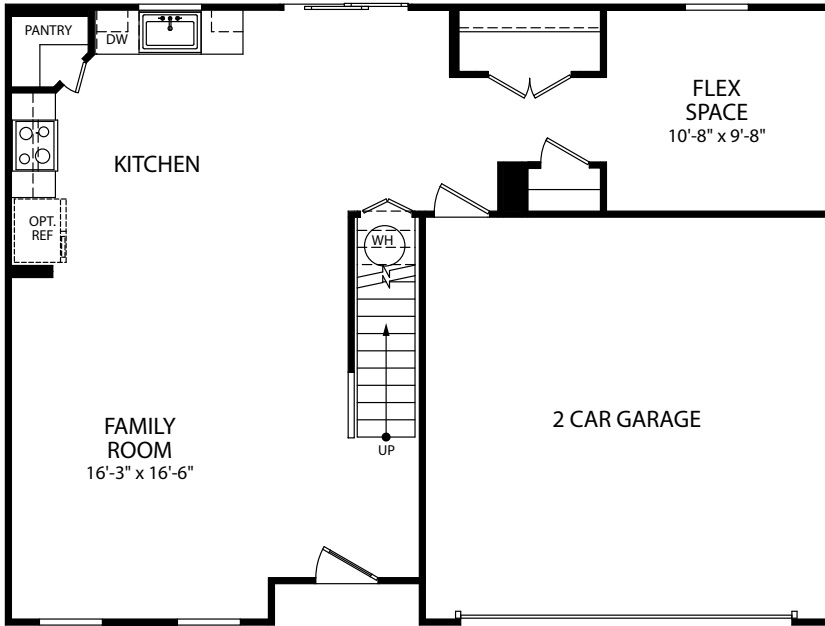

*Optional Partial Brick Front*

*Optional Partial Stone Front*

*Optional Siding Front*

SECOND FLOOR

- 4 Bedrooms
- 2-2.5 Bathrooms
- 2 Car Garage
- 1,997 Finished Sq. Ft.

OPT. SUNROOM

OPT. ISLAND

OPT. POWDER ROOM

OPT. COVERED PORCH

OPT. FLEX SPACE DOOR