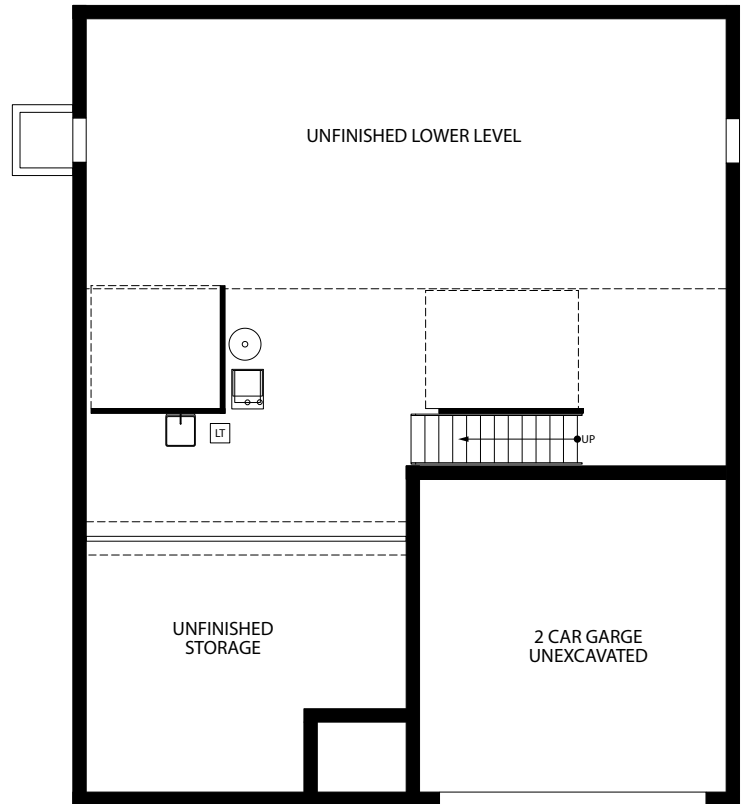

## FIRST FLOOR

## LOWER LEVEL

Opt. Bedroom 3 ILO Flex

Opt. Chef Kitchen

Opt. Finished Social Area

- 2-3 Bedrooms, 2 Bathrooms
- 2 Car Garage
- 1,498-2,418 Finished Sq. Ft.
- First Floor Owner Suite