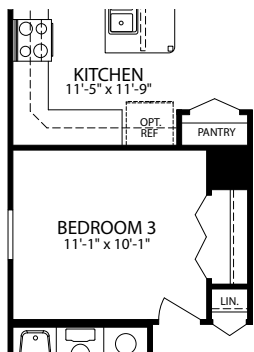

## FIRST FLOOR

## LOWER LEVEL

Opt. Bedroom 3 ILO Flex

Opt. Chef Kitchen

Opt. Finished Social Area

- 2-3 Bedrooms, 2 Bathrooms
- 2 Car Garage
- 1,498-2,418 Finished Sq. Ft.
- First Floor Owner Suite