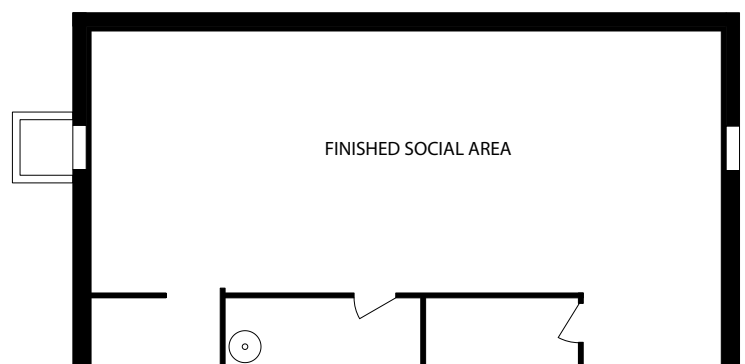

## LOWER LEVEL

Opt. Bedroom 3 ILO Flex

Opt. Chef Kitchen

Opt. Finished Social Area

- 2-3 Bedrooms, 2 Bathrooms
- 2 Car Garage
- 1,498-2,418 Finished Sq. Ft.
- First Floor Owner Suite