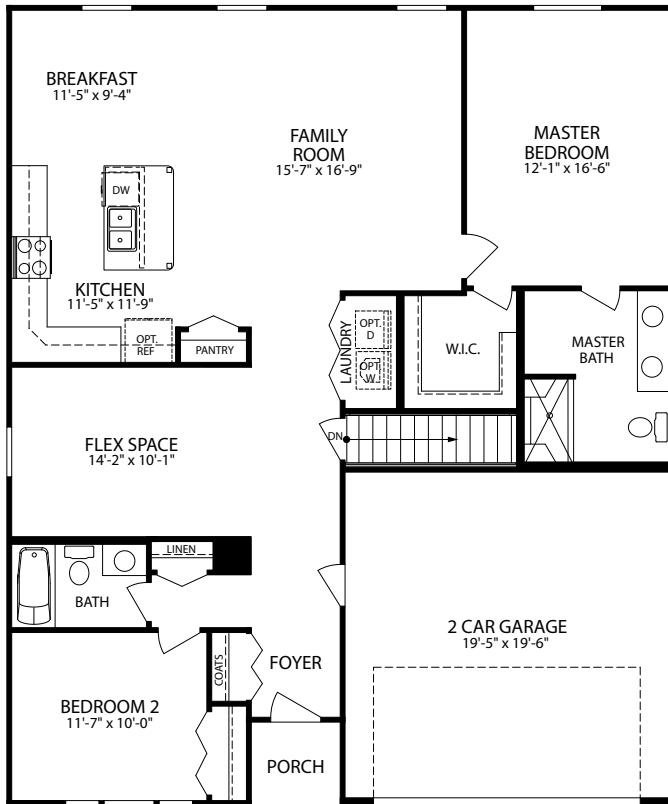

## FIRST FLOOR

## LOWER LEVEL

Opt. Bedroom 3 ILO Flex

Opt. Chef Kitchen

Opt. Finished Social Area

- 2-3 Bedrooms, 2 Bathrooms
- 2 Car Garage
- 1,498-2,418 Finished Sq. Ft.
- First Floor Owner Suite