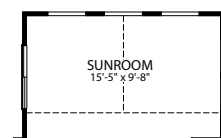

Optional New England with Partial Brick Front

Optional Siding Front

FIRST FLOOR

SECOND FLOOR

Opt. Bedroom 5

Opt. Jack & Jill Bath at Bedroom 3&4

Opt. Flex Space 2

Opt. 1st Floor Bedroom with Bathroom

Opt. Sunroom

Opt. Finished Basement with 3 Car Garage

- 4-5 Bedrooms
- 2-3 Car Garage
- 2.5-5.5 Bathrooms
- 2,814-3,936 Finished Sq. Ft.