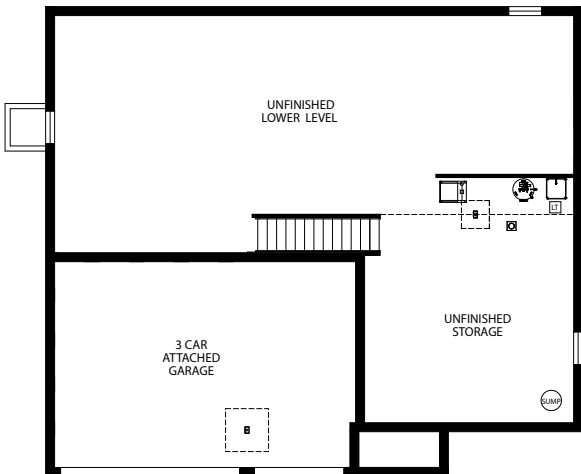

FIRST FLOOR

SECOND FLOOR

Unfinished Lower Level

Finished Lower Level

Opt. Lower Level Sunroom

- 4-6 Bedrooms, 2.5-6.5 Bathrooms
- 3,049-4,519 Finished Sq. Ft.
- 2-4 Car Garage
- Second Floor Owner Suite

## FLOORPLAN OPTIONS

Opt. 3 Car Side Load Garage

Opt. Second Floor with 3 Car Side Load Garage

Opt. First Floor Breakfast Nook Options

Opt. Sunroom with Opt. Gourmet Kitchen

Opt. 4 Car Tandem Garage

Opt. Den

Opt. First Floor Bedroom

Opt. Second Floor Loft with Opt. Duke Bath

Opt. Bedroom 4 with Royal Dressing Parlor

Opt. Bedroom 5 with Opt. Duke Bath

Opt. Bedroom 5

Opt. Princess Bath

Opt. Princess Bath with Opt. Duke Bath