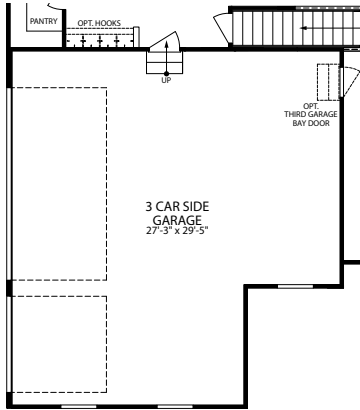

FIRST FLOOR

SECOND FLOOR

Unfinished Lower Level

Finished Lower Level

Opt. Lower Level Sunroom

- 4-6 Bedrooms, 2.5-6.5 Bathrooms
- 3,049-4,519 Finished Sq. Ft.
- 2-4 Car Garage
- Second Floor Owner Suite

## FLOORPLAN OPTIONS

Opt. 3 Car Side Load Garage

Opt. Second Floor with 3 Car Side Load Garage

Opt. First Floor Breakfast Nook Options

Opt. Sunroom with Opt. Gourmet Kitchen

Opt. 4 Car Tandem Garage

Opt. Den