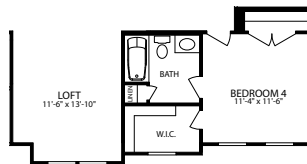

FIRST FLOOR

SECOND FLOOR

Unfinished Lower Level

Finished Lower Level

Opt. Lower Level Sunroom

- 4-6 Bedrooms, 2.5-6.5 Bathrooms
- 3,049-4,519 Finished Sq. Ft.
- 2-4 Car Garage
- Second Floor Owner Suite

## FLOORPLAN OPTIONS

Opt. 3 Car Side Load Garage

Opt. Second Floor with 3 Car Side Load Garage

Opt. First Floor Breakfast Nook Options

Opt. Sunroom with Opt. Gourmet Kitchen

Opt. 4 Car Tandem Garage

Opt. Den

Opt. First Floor Bedroom

Opt. Second Floor Loft with Opt. Duke Bath

Opt. Bedroom 4 with Royal Dressing Parlor

Opt. Bedroom 5 with Opt. Duke Bath

Opt. Bedroom 5

Opt. Princess Bath

Opt. Princess Bath with Opt. Duke Bath