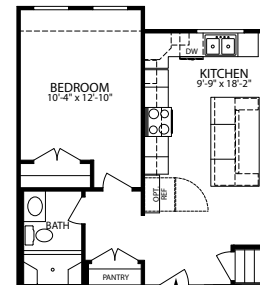

FIRST FLOOR

SECOND FLOOR

Unfinished Lower Level

Finished Lower Level

Opt. Lower Level Sunroom

- 4-6 Bedrooms, 2.5-6.5 Bathrooms
- 3,049-4,519 Finished Sq. Ft.
- 2-4 Car Garage
- Second Floor Owner Suite

## FLOORPLAN OPTIONS

Opt. 3 Car Side Load Garage

Opt. Second Floor with 3 Car Side Load Garage

Opt. First Floor Breakfast Nook Options

Opt. Sunroom with Opt. Gourmet Kitchen

Opt. 4 Car Tandem Garage

Opt. Den

Opt. First Floor Bedroom

Opt. Second Floor Loft with Opt. Duke Bath

Opt. Bedroom 4 with Royal Dressing Parlor

Opt. Bedroom 5 with Opt. Duke Bath

Opt. Bedroom 5

Opt. Princess Bath

Opt. Princess Bath with Opt. Duke Bath