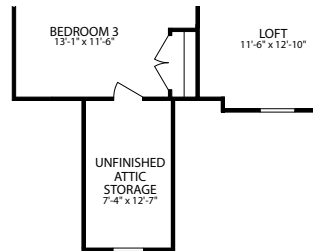

FIRST FLOOR

SECOND FLOOR

Unfinished Lower Level

Finished Lower Level

Opt. Lower Level Sunroom

- 4-6 Bedrooms, 2.5-6.5 Bathrooms
- 3,049-4,519 Finished Sq. Ft.
- 2-4 Car Garage
- Second Floor Owner Suite

## FLOORPLAN OPTIONS

Opt. 3 Car Side Load Garage

Opt. Second Floor with 3 Car Side Load Garage

Opt. First Floor Breakfast Nook Options

Opt. Sunroom with Opt. Gourmet Kitchen

Opt. 4 Car Tandem Garage

Opt. Den

Opt. First Floor Bedroom

Opt. Second Floor Loft with Opt. Duke Bath

Opt. Bedroom 4 with Royal Dressing Parlor

Opt. Bedroom 5 with Opt. Duke Bath

Opt. Bedroom 5

Opt. Princess Bath

Opt. Princess Bath with Opt. Duke Bath