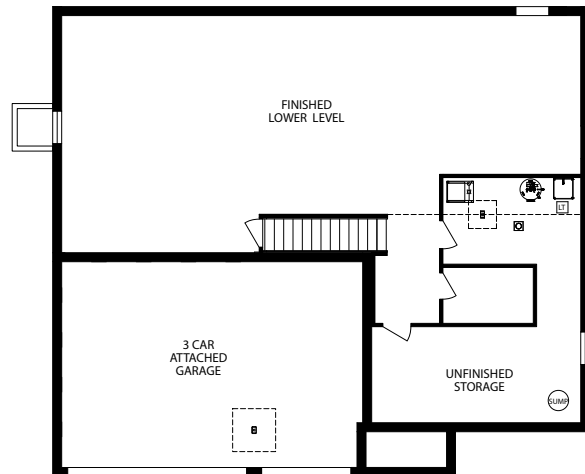

FIRST FLOOR

SECOND FLOOR

Unfinished Lower Level

Finished Lower Level

Opt. Lower Level Sunroom

- 4-6 Bedrooms, 2.5-6.5 Bathrooms
- 3,049-4,519 Finished Sq. Ft.
- 2-4 Car Garage
- Second Floor Owner Suite

## FLOORPLAN OPTIONS

Opt. 3 Car Side Load Garage

Opt. Second Floor with 3 Car Side Load Garage

Opt. First Floor Breakfast Nook Options

Opt. Sunroom with Opt. Gourmet Kitchen

Opt. 4 Car Tandem Garage

Opt. Den

Opt. First Floor Bedroom

Opt. Second Floor Loft with Opt. Duke Bath

Opt. Bedroom 4 with Royal Dressing Parlor

Opt. Bedroom 5 with Opt. Duke Bath

Opt. Bedroom 5

Opt. Princess Bath

Opt. Princess Bath with Opt. Duke Bath