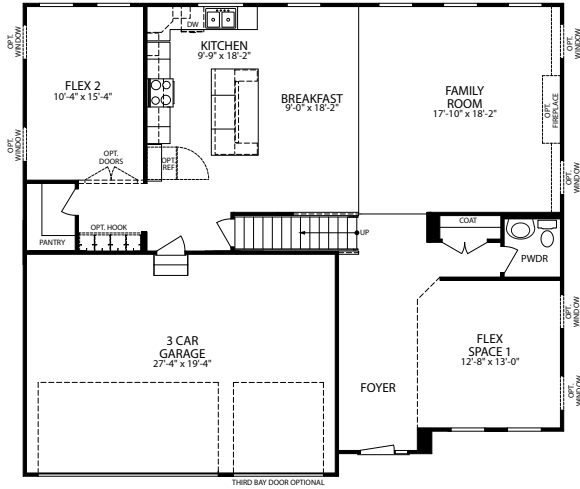

FIRST FLOOR

SECOND FLOOR

Unfinished Lower Level

Finished Lower Level

Opt. Lower Level Sunroom

- 4-6 Bedrooms, 2.5-6.5 Bathrooms
- 3,049-4,519 Finished Sq. Ft.
- 2-4 Car Garage
- Second Floor Owner Suite

## FLOORPLAN OPTIONS

Opt. 3 Car Side Load Garage

Opt. Second Floor with 3 Car Side Load Garage

Opt. First Floor Breakfast Nook Options

Opt. Sunroom with Opt. Gourmet Kitchen

Opt. 4 Car Tandem Garage

Opt. Den

Opt. First Floor Bedroom

Opt. Second Floor Loft with Opt. Duke Bath

Opt. Bedroom 4 with Royal Dressing Parlor

Opt. Bedroom 5 with Opt. Duke Bath

Opt. Bedroom 5

Opt. Princess Bath

Opt. Princess Bath with Opt. Duke Bath