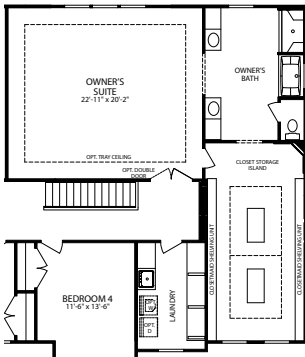

FIRST FLOOR

SECOND FLOOR

Unfinished Lower Level

Finished Lower Level

Opt. Lower Level Sunroom

- 4-6 Bedrooms, 2.5-6.5 Bathrooms
- 3,049-4,519 Finished Sq. Ft.
- 2-4 Car Garage
- Second Floor Owner Suite

## FLOORPLAN OPTIONS

Opt. 3 Car Side Load Garage

Opt. Second Floor with 3 Car Side Load Garage

Opt. First Floor Breakfast Nook Options

Opt. Sunroom with Opt. Gourmet Kitchen

Opt. 4 Car Tandem Garage

Opt. Den

Opt. First Floor Bedroom

Opt. Second Floor Loft with Opt. Duke Bath

Opt. Bedroom 4 with Royal Dressing Parlor

Opt. Bedroom 5 with Opt. Duke Bath

Opt. Bedroom 5

Opt. Princess Bath

Opt. Princess Bath with Opt. Duke Bath