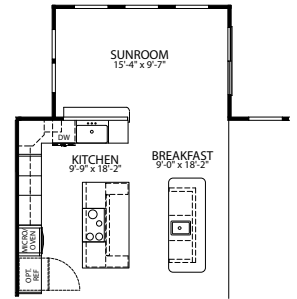

FIRST FLOOR

SECOND FLOOR

Unfinished Lower Level

Finished Lower Level

Opt. Lower Level Sunroom

- 4-6 Bedrooms, 2.5-6.5 Bathrooms
- 3,049-4,519 Finished Sq. Ft.
- 2-4 Car Garage
- Second Floor Owner Suite

## FLOORPLAN OPTIONS

Opt. 3 Car Side Load Garage

Opt. Second Floor with 3 Car Side Load Garage

Opt. First Floor Breakfast Nook Options

Opt. Sunroom with Opt. Gourmet Kitchen

Opt. 4 Car Tandem Garage

Opt. Den

Opt. First Floor Bedroom

Opt. Second Floor Loft with Opt. Duke Bath

Opt. Bedroom 4 with Royal Dressing Parlor

Opt. Bedroom 5 with Opt. Duke Bath

Opt. Bedroom 5

Opt. Princess Bath

Opt. Princess Bath with Opt. Duke Bath