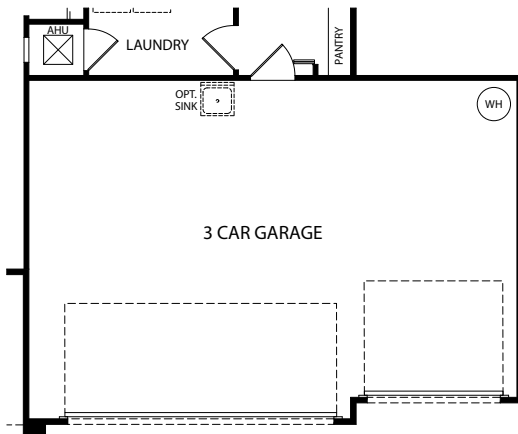

MARONDA
Homes

DREXEL
Elevation P
Americana Series

- 3-4 Bedrooms
- 2 Bathrooms
- 2 Car Garage
- 1,988 Finished Sq. Ft.

OPT. EXTENDED LANAI

OPT. BEDROOM 4 ILO FLEX

OPT. GOURMET KITCHEN

OPT. DEN ILO FLEX SPACE

OPT. DELUXE MASTER BATH

OPT. FREE-STANDING TUB AT MASTER BATH

OPT. 3 CAR GARAGE

OPT. 2 CAR GARAGE - SIDE LOAD