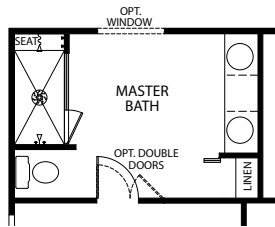

MARONDA
Homes

DREXEL
Elevation P
Americana Series

- 3-4 Bedrooms
- 2 Bathrooms
- 2 Car Garage
- 1,988 Finished Sq. Ft.

OPT. EXTENDED LANAI

OPT. BEDROOM 4 ILO FLEX

OPT. GOURMET KITCHEN

OPT. DEN ILO FLEX SPACE

OPT. DELUXE MASTER BATH

OPT. FREE-STANDING TUB AT MASTER BATH

OPT. 3 CAR GARAGE

OPT. 2 CAR GARAGE - SIDE LOAD