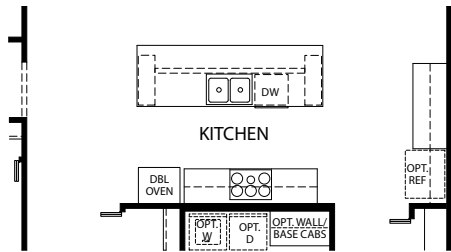

MARONDA
Homes

DREXEL
Elevation P
Americana Series

- 3-4 Bedrooms
- 2 Bathrooms
- 2 Car Garage
- 1,988 Finished Sq. Ft.

OPT. EXTENDED LANAI

OPT. BEDROOM 4 ILO FLEX

OPT. GOURMET KITCHEN

OPT. DEN ILO FLEX SPACE

OPT. DELUXE MASTER BATH

OPT. FREE-STANDING TUB AT MASTER BATH

OPT. 3 CAR GARAGE

OPT. 2 CAR GARAGE - SIDE LOAD