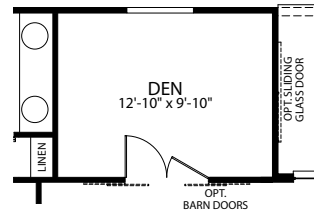

MARONDA
Homes

DREXEL
Elevation P
Americana Series

- 3-4 Bedrooms
- 2 Bathrooms
- 2 Car Garage
- 1,988 Finished Sq. Ft.

OPT. EXTENDED LANAI

OPT. BEDROOM 4 ILO FLEX

OPT. GOURMET KITCHEN

OPT. DEN ILO FLEX SPACE

OPT. DELUXE MASTER BATH

OPT. FREE-STANDING TUB AT MASTER BATH

OPT. 3 CAR GARAGE

OPT. 2 CAR GARAGE - SIDE LOAD