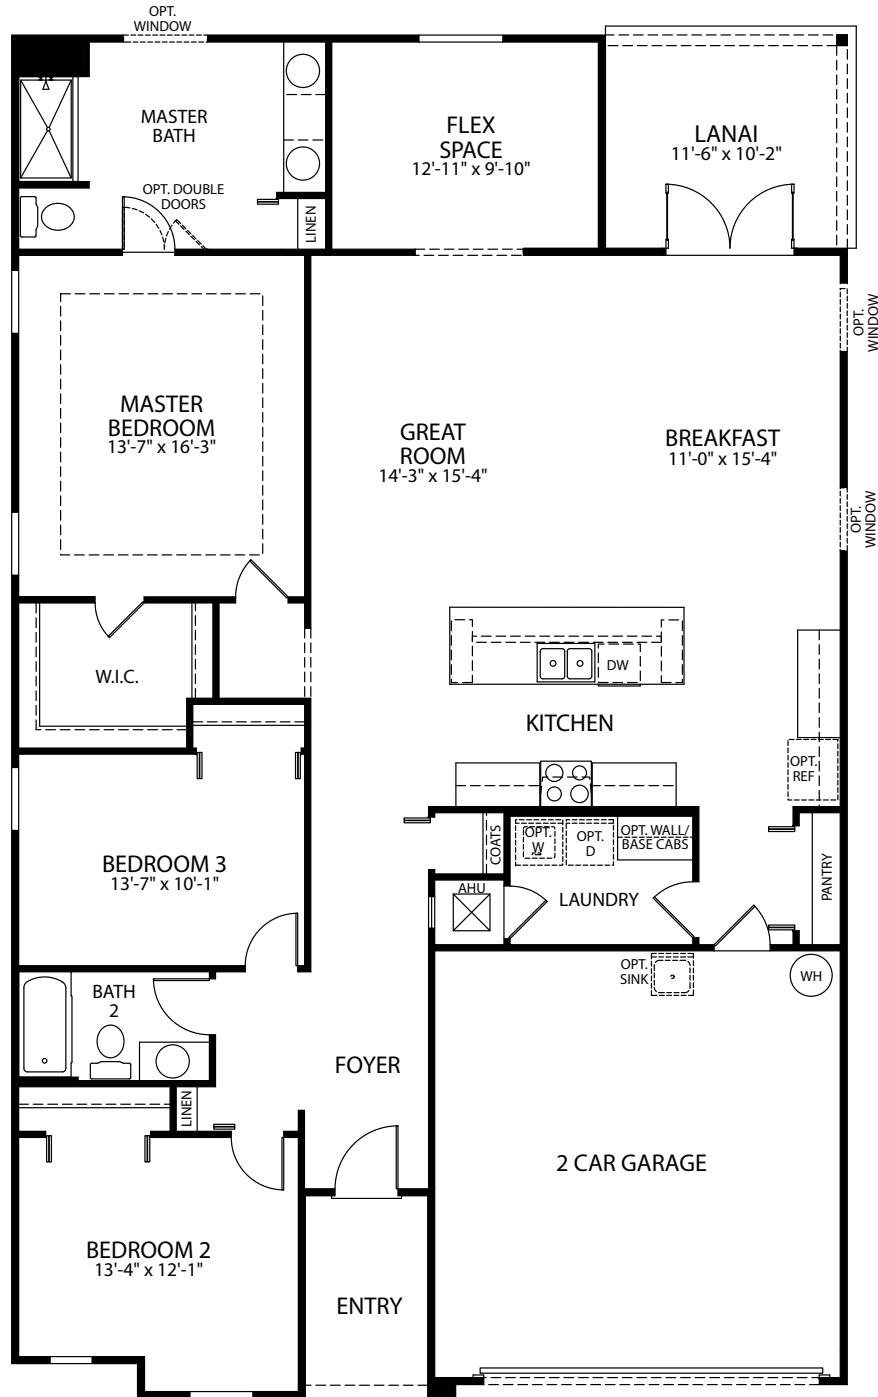

MARONDA
Homes

DREXEL
Elevation P
Americana Series

- 3-4 Bedrooms
- 2 Bathrooms
- 2 Car Garage
- 1,988 Finished Sq. Ft.

OPT. EXTENDED LANAI

OPT. BEDROOM 4 ILO FLEX

OPT. GOURMET KITCHEN

OPT. DEN ILO FLEX SPACE

OPT. DELUXE MASTER BATH

OPT. FREE-STANDING TUB AT MASTER BATH

OPT. 3 CAR GARAGE

OPT. 2 CAR GARAGE - SIDE LOAD