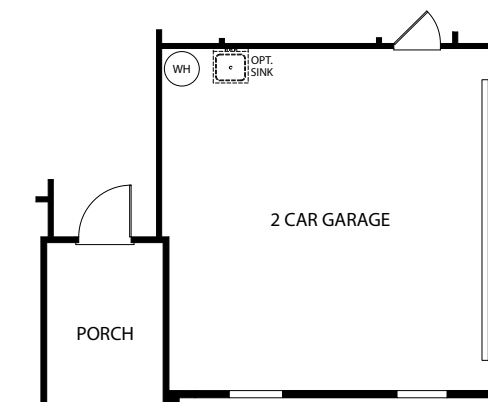

MARONDA
Homes

DREXEL
Elevation P
Americana Series

- 3-4 Bedrooms
- 2 Bathrooms
- 2 Car Garage
- 1,988 Finished Sq. Ft.

OPT. EXTENDED LANAI

OPT. BEDROOM 4 ILO FLEX

OPT. GOURMET KITCHEN

OPT. DEN ILO FLEX SPACE

OPT. DELUXE MASTER BATH

OPT. FREE-STANDING TUB AT MASTER BATH

OPT. 3 CAR GARAGE

OPT. 2 CAR GARAGE - SIDE LOAD