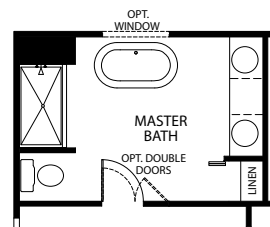

MARONDA
Homes

DREXEL
Elevation P
Americana Series

- 3-4 Bedrooms
- 2 Bathrooms
- 2 Car Garage
- 1,988 Finished Sq. Ft.

OPT. EXTENDED LANAI

OPT. BEDROOM 4 ILO FLEX

OPT. GOURMET KITCHEN

OPT. DEN ILO FLEX SPACE

OPT. DELUXE MASTER BATH

OPT. FREE-STANDING TUB AT MASTER BATH

OPT. 3 CAR GARAGE

OPT. 2 CAR GARAGE - SIDE LOAD