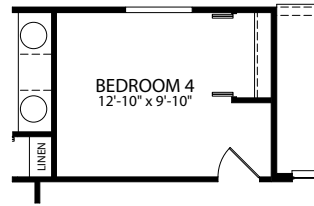

MARONDA
Homes

DREXEL
Elevation P
Americana Series

- 3-4 Bedrooms
- 2 Bathrooms
- 2 Car Garage
- 1,988 Finished Sq. Ft.

OPT. EXTENDED LANAI

OPT. BEDROOM 4 ILO FLEX

OPT. GOURMET KITCHEN

OPT. DEN ILO FLEX SPACE

OPT. DELUXE MASTER BATH

OPT. FREE-STANDING TUB AT MASTER BATH

OPT. 3 CAR GARAGE

OPT. 2 CAR GARAGE - SIDE LOAD