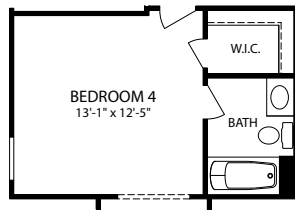

*Optional New England Partial Brick and Stone Front*

*Optional New England Partial Brick Front*

*Optional Partial Stone Front*

*Optional Siding Front*

SECOND FLOOR

- 4 Bedrooms
- 2-3 Car Garage
- 2.5-4.5 Bathrooms
- 3,497-4,577 Finished Sq. Ft.

Opt. Sunroom with Second Island

Opt. Ambassador Bath

Opt. First Lady's Bath

Opt. Princess Bath with Bedroom 4

Opt. 3 Car Garage

Opt. Finished Lower Level