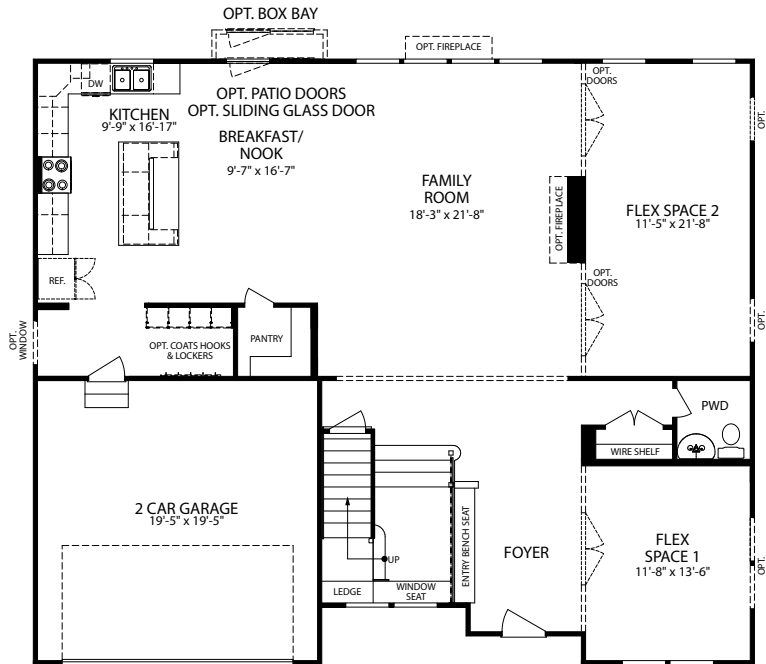

*Optional New England Partial Brick and Stone Front*

*Optional New England Partial Brick Front*

*Optional Partial Stone Front*

*Optional Siding Front*

SECOND FLOOR

- 4 Bedrooms
- 2-3 Car Garage
- 2.5-4.5 Bathrooms
- 3,497-4,577 Finished Sq. Ft.

Opt. Sunroom with Second Island

Opt. Ambassador Bath

Opt. First Lady's Bath

Opt. Princess Bath with Bedroom 4

Opt. 3 Car Garage

Opt. Finished Lower Level