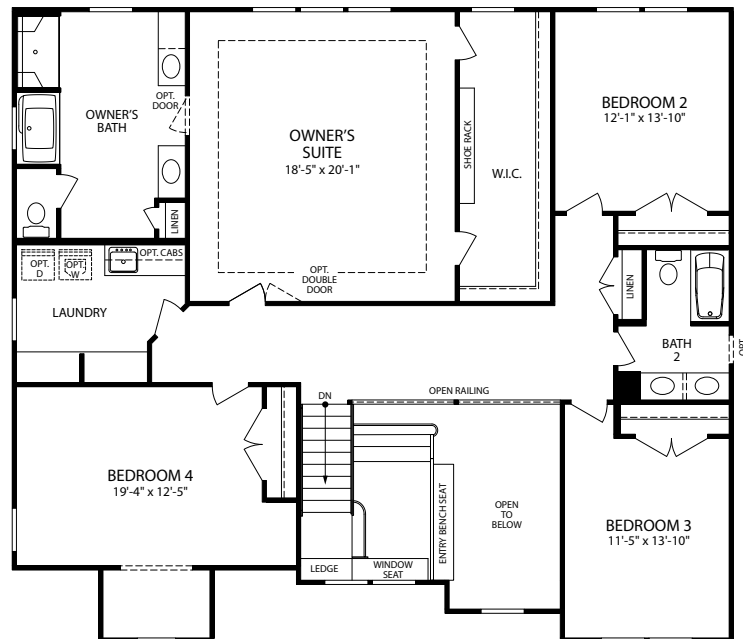

*Optional New England Partial Brick and Stone Front*

*Optional New England Partial Brick Front*

*Optional Partial Stone Front*

*Optional Siding Front*

SECOND FLOOR

- 4 Bedrooms
- 2-3 Car Garage
- 2.5-4.5 Bathrooms
- 3,497-4,577 Finished Sq. Ft.

Opt. Sunroom with Second Island

Opt. Ambassador Bath

Opt. First Lady's Bath

Opt. Princess Bath with Bedroom 4

Opt. 3 Car Garage

Opt. Finished Lower Level