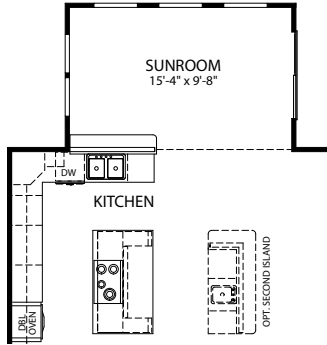

*Optional New England Partial Brick and Stone Front*

*Optional New England Partial Brick Front*

*Optional Partial Stone Front*

*Optional Siding Front*

SECOND FLOOR

- 4 Bedrooms
- 2-3 Car Garage
- 2.5-4.5 Bathrooms
- 3,497-4,577 Finished Sq. Ft.

Opt. Sunroom with Second Island

Opt. Ambassador Bath

Opt. First Lady's Bath

Opt. Princess Bath with Bedroom 4

Opt. 3 Car Garage

Opt. Finished Lower Level