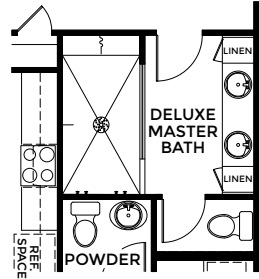

SECOND FLOOR

- 4-5 Bedrooms
- 2 Car Garage
- 3.5-4.5 Bathrooms
- 3,479 Finished Sq. Ft.

OPTIONAL  
DEN  
IN LIEU OF  
FLEX SPACE

OPTIONAL  
DELUXE  
MASTER  
BATH

OPTIONAL  
GOURMET  
KITCHEN

OPTIONAL  
2ND MASTER  
BEDROOM