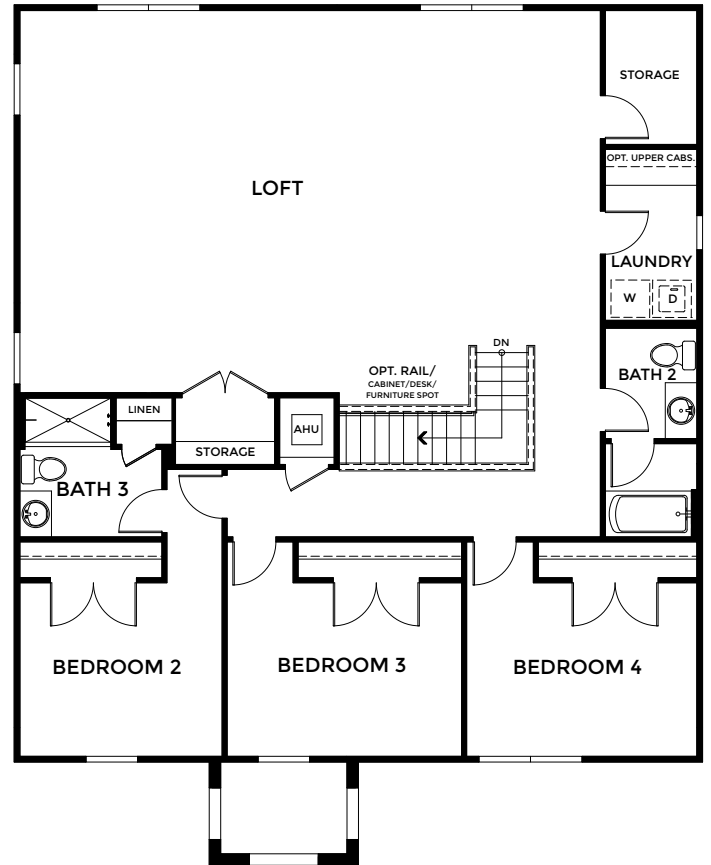

SECOND FLOOR

- 4-5 Bedrooms
- 2 Car Garage
- 3.5-4.5 Bathrooms
- 3,479 Finished Sq. Ft.

OPTIONAL  
DEN  
IN LIEU OF  
FLEX SPACE

OPTIONAL  
DELUXE  
MASTER  
BATH

OPTIONAL  
GOURMET  
KITCHEN

OPTIONAL  
2ND MASTER  
BEDROOM