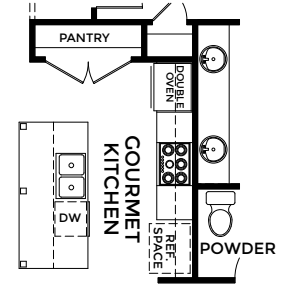

SECOND FLOOR

- 4-5 Bedrooms
- 2 Car Garage
- 3.5-4.5 Bathrooms
- 3,479 Finished Sq. Ft.

OPTIONAL  
DEN  
IN LIEU OF  
FLEX SPACE

OPTIONAL  
DELUXE  
MASTER  
BATH

OPTIONAL  
GOURMET  
KITCHEN

OPTIONAL  
2ND MASTER  
BEDROOM