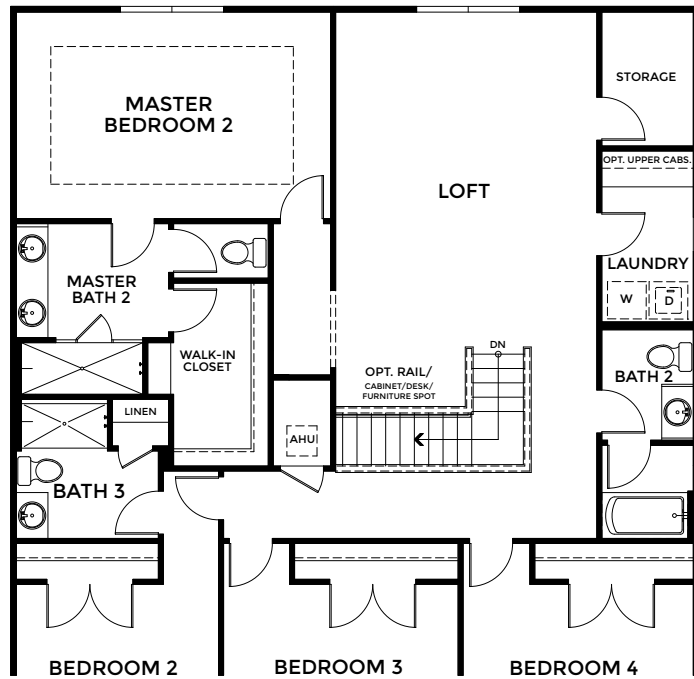

SECOND FLOOR

- 4-5 Bedrooms
- 2 Car Garage
- 3.5-4.5 Bathrooms
- 3,479 Finished Sq. Ft.

OPTIONAL  
DEN  
IN LIEU OF  
FLEX SPACE

OPTIONAL  
DELUXE  
MASTER  
BATH

OPTIONAL  
GOURMET  
KITCHEN

OPTIONAL  
2ND MASTER  
BEDROOM