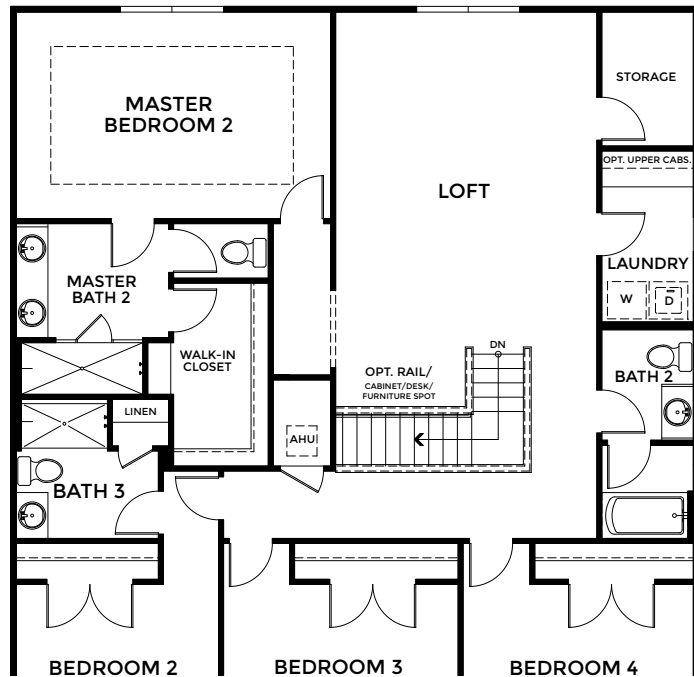

SECOND FLOOR

- 4-5 Bedrooms
- 2 Car Garage
- 3.5-4.5 Bathrooms
- 3,479 Finished Sq. Ft.

OPTIONAL
DEN
IN LIEU OF
FLEX SPACE

OPTIONAL
DELUXE
MASTER
BATH

OPTIONAL
GOURMET
KITCHEN

OPTIONAL
2ND MASTER
BEDROOM