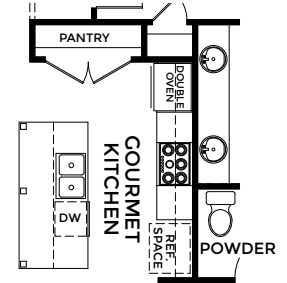

SECOND FLOOR

- 4-5 Bedrooms
- 2 Car Garage
- 3.5-4.5 Bathrooms
- 3,479 Finished Sq. Ft.

OPTIONAL
DEN
IN LIEU OF
FLEX SPACE

OPTIONAL
DELUXE
MASTER
BATH

OPTIONAL
GOURMET
KITCHEN

OPTIONAL
2ND MASTER
BEDROOM