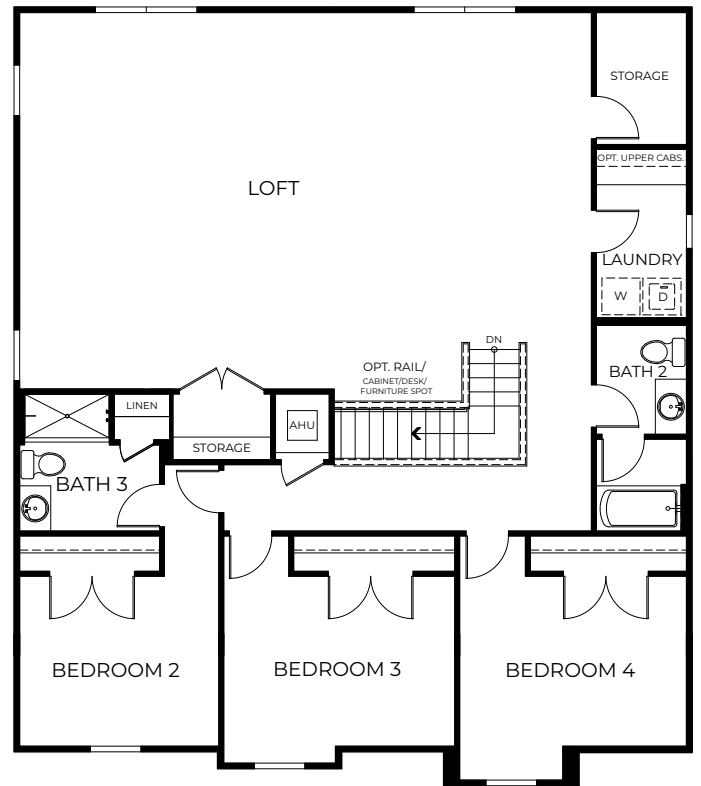

SECOND FLOOR

- 4-5 Bedrooms
- 2 Car Garage
- 3.5-4.5 Bathrooms
- 3,479 Finished Sq. Ft.

OPTIONAL
DEN
IN LIEU OF
FLEX SPACE

OPTIONAL
DELUXE
MASTER
BATH

OPTIONAL
GOURMET
KITCHEN

OPTIONAL
2ND MASTER
BEDROOM