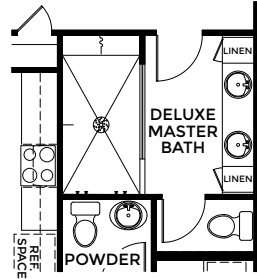

SECOND FLOOR

- 4-5 Bedrooms
- 2 Car Garage
- 3.5-4.5 Bathrooms
- 3,479 Finished Sq. Ft.

OPTIONAL
DEN
IN LIEU OF
FLEX SPACE

OPTIONAL
DELUXE
MASTER
BATH

OPTIONAL
GOURMET
KITCHEN

OPTIONAL
2ND MASTER
BEDROOM