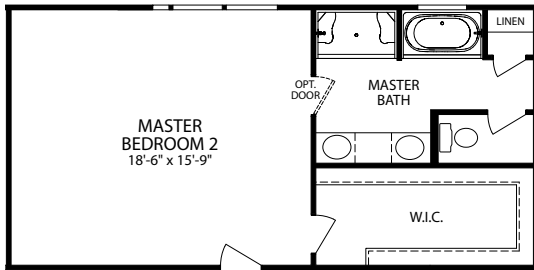

SECOND FLOOR

- 4-5 Bedrooms
- 2 Car Garage
- 3.5-6.5 Bathrooms
- 3,194-3,475 Finished Sq. Ft.

Opt. Chef's Kitchen

Opt. Gourmet Kitchen

Opt. Deluxe Island

Opt. Deluxe Window Wall

Opt. Box Bay ILO Sunroom

OPT. BOX BAY IN LIEU OF SUNROOM

Opt. Ambassador's
Master Bath

Opt. First Lady's
Master Bath

Opt. Deluxe Platinum
Master Bath

Opt. Master Bedroom 2

Opt. Double Doors at
Master Bedroom 2

Opt. Deluxe Platinum
Master Bath

Opt. Duke Bath

Opt. Princess Bath