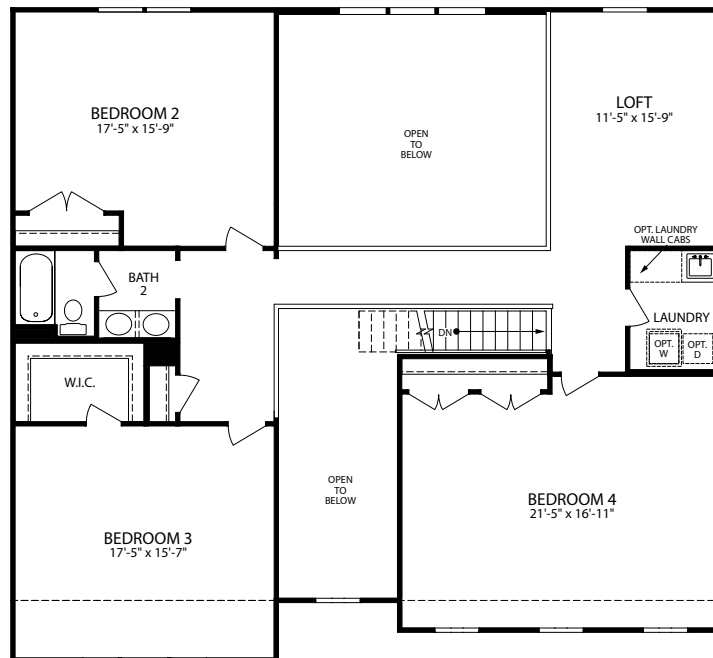

SECOND FLOOR

- 4-5 Bedrooms
- 2 Car Garage
- 3.5-6.5 Bathrooms
- 3,194-3,475 Finished Sq. Ft.

Opt. Chef's Kitchen

Opt. Gourmet Kitchen

Opt. Deluxe Island

Opt. Deluxe Window Wall

Opt. Box Bay ILO Sunroom

OPT. BOX BAY IN LIEU OF SUNROOM

Opt. Sunroom

Opt. Fireplace at Family Room

Opt. Double Doors at Flex Space

Opt. Deluxe Covered Porch

OPT. DELUXE COVERED PORCH

Opt. Finished Basement

Opt. Social Center

Opt. Shower Bath

Opt. Ambassador's
Master Bath

Opt. First Lady's
Master Bath

Opt. Deluxe Platinum
Master Bath

Opt. Master Bedroom 2

Opt. Double Doors at
Master Bedroom 2

Opt. Deluxe Platinum
Master Bath

Opt. Duke Bath

Opt. Princess Bath