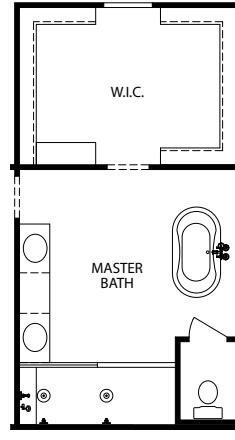

SECOND FLOOR

- 4-5 Bedrooms
- 2 Car Garage
- 3.5-6.5 Bathrooms
- 3,194-3,475 Finished Sq. Ft.

Opt. Chef's Kitchen

Opt. Gourmet Kitchen

Opt. Deluxe Island

Opt. Deluxe Window Wall

Opt. Box Bay ILO Sunroom

OPT. BOX BAY IN LIEU OF SUNROOM

Opt. Sunroom

Opt. Fireplace at Family Room

Opt. Double Doors at Flex Space

Opt. Deluxe Covered Porch

OPT. DELUXE COVERED PORCH

Opt. Finished Basement

Opt. Social Center

Opt. Shower Bath

Opt. Ambassador's
Master Bath

Opt. First Lady's
Master Bath

Opt. Deluxe Platinum
Master Bath

Opt. Master Bedroom 2

Opt. Double Doors at
Master Bedroom 2

Opt. Deluxe Platinum
Master Bath

Opt. Duke Bath

Opt. Princess Bath