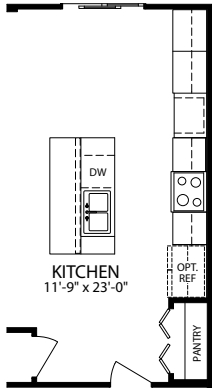

SECOND FLOOR

- 4-5 Bedrooms
- 2 Car Garage
- 3.5-6.5 Bathrooms
- 3,194-3,475 Finished Sq. Ft.

Opt. Chef's Kitchen

Opt. Gourmet Kitchen

Opt. Deluxe Island

Opt. Deluxe Window Wall

Opt. Box Bay ILO Sunroom

OPT. BOX BAY IN LIEU OF SUNROOM

Opt. Sunroom

Opt. Fireplace at Family Room

Opt. Double Doors at Flex Space

Opt. Deluxe Covered Porch

OPT. DELUXE COVERED PORCH

Opt. Finished Basement

Opt. Social Center

Opt. Shower Bath