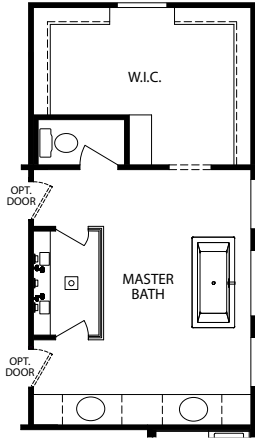

SECOND FLOOR

- 4-5 Bedrooms
- 2 Car Garage
- 3.5-6.5 Bathrooms
- 3,194-3,475 Finished Sq. Ft.

Opt. Chef's Kitchen

Opt. Gourmet Kitchen

Opt. Deluxe Island

Opt. Deluxe Window Wall

Opt. Box Bay ILO Sunroom

OPT. BOX BAY IN LIEU OF SUNROOM

Opt. Sunroom

Opt. Fireplace at Family Room

Opt. Double Doors at Flex Space

Opt. Deluxe Covered Porch

OPT. DELUXE COVERED PORCH

Opt. Finished Basement

Opt. Social Center

Opt. Shower Bath

Opt. Ambassador's
Master Bath

Opt. First Lady's
Master Bath

Opt. Deluxe Platinum
Master Bath

Opt. Master Bedroom 2

Opt. Double Doors at
Master Bedroom 2

Opt. Deluxe Platinum
Master Bath

Opt. Duke Bath

Opt. Princess Bath