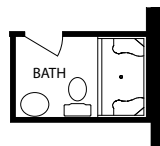

SECOND FLOOR

- 4-5 Bedrooms
- 2 Car Garage
- 3.5-6.5 Bathrooms
- 3,194-3,475 Finished Sq. Ft.

Opt. Chef's Kitchen

Opt. Gourmet Kitchen

Opt. Deluxe Island

Opt. Deluxe Window Wall

Opt. Box Bay ILO Sunroom

OPT. BOX BAY IN LIEU OF SUNROOM

Opt. Sunroom

Opt. Fireplace at Family Room

Opt. Double Doors at Flex Space

Opt. Deluxe Covered Porch

OPT. DELUXE COVERED PORCH

Opt. Finished Basement

Opt. Social Center

Opt. Shower Bath

Opt. Ambassador's
Master Bath

Opt. First Lady's
Master Bath

Opt. Deluxe Platinum
Master Bath

Opt. Master Bedroom 2

Opt. Double Doors at
Master Bedroom 2

Opt. Deluxe Platinum
Master Bath

Opt. Duke Bath

Opt. Princess Bath