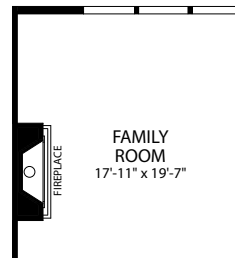

SECOND FLOOR

- 4-5 Bedrooms
- 2 Car Garage
- 3.5-6.5 Bathrooms
- 3,194-3,475 Finished Sq. Ft.

Opt. Chef's Kitchen

Opt. Gourmet Kitchen

Opt. Deluxe Island

Opt. Deluxe Window Wall

Opt. Box Bay ILO Sunroom

OPT. BOX BAY IN LIEU OF SUNROOM

Opt. Sunroom

Opt. Fireplace at Family Room

Opt. Double Doors at Flex Space

Opt. Deluxe Covered Porch

OPT. DELUXE COVERED PORCH

Opt. Finished Basement

Opt. Social Center

Opt. Shower Bath