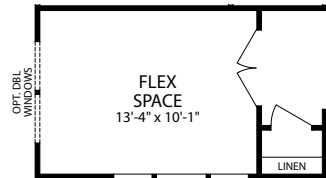

Opt. Double Doors at Flex Space