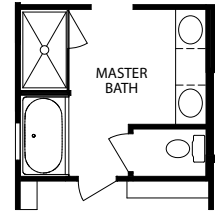

SECOND FLOOR

- 4-5 Bedrooms
- 2 Car Garage
- 3.5-6.5 Bathrooms
- 3,194-3,475 Finished Sq. Ft.

Opt. Chef's Kitchen

Opt. Gourmet Kitchen

Opt. Deluxe Island

Opt. Deluxe Window Wall

Opt. Box Bay ILO Sunroom

OPT. BOX BAY IN LIEU OF SUNROOM

Opt. Sunroom

Opt. Fireplace at Family Room

Opt. Double Doors at Flex Space

Opt. Deluxe Covered Porch

OPT. DELUXE COVERED PORCH

Opt. Finished Basement

Opt. Social Center

Opt. Shower Bath

Opt. Ambassador's
Master Bath

Opt. First Lady's
Master Bath

Opt. Deluxe Platinum
Master Bath

Opt. Master Bedroom 2

Opt. Double Doors at
Master Bedroom 2

Opt. Deluxe Platinum
Master Bath

Opt. Duke Bath

Opt. Princess Bath