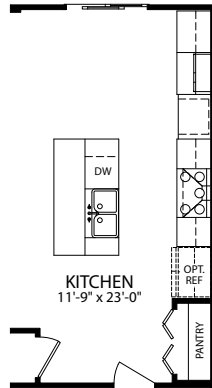

SECOND FLOOR

- 4-5 Bedrooms
- 2 Car Garage
- 3.5-6.5 Bathrooms
- 3,194-3,475 Finished Sq. Ft.

Opt. Chef's Kitchen

Opt. Gourmet Kitchen

Opt. Deluxe Island

Opt. Deluxe Window Wall

Opt. Box Bay ILO Sunroom

OPT. BOX BAY IN LIEU OF SUNROOM

Opt. Sunroom

Opt. Fireplace at Family Room

Opt. Double Doors at Flex Space

Opt. Deluxe Covered Porch

OPT. DELUXE COVERED PORCH

Opt. Finished Basement

Opt. Social Center

Opt. Shower Bath