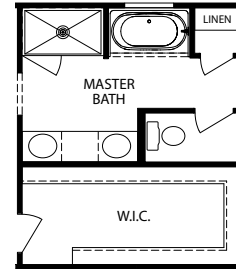

SECOND FLOOR

- 4-5 Bedrooms
- 2 Car Garage
- 3.5-6.5 Bathrooms
- 3,194-3,475 Finished Sq. Ft.

Opt. Chef's Kitchen

Opt. Gourmet Kitchen

Opt. Deluxe Island

Opt. Deluxe Window Wall

Opt. Box Bay ILO Sunroom

OPT. BOX BAY IN LIEU OF SUNROOM

Opt. Sunroom

Opt. Fireplace at Family Room

Opt. Double Doors at Flex Space

Opt. Deluxe Covered Porch

OPT. DELUXE COVERED PORCH

Opt. Finished Basement

Opt. Social Center

Opt. Shower Bath

Opt. Ambassador's
Master Bath

Opt. First Lady's
Master Bath

Opt. Deluxe Platinum
Master Bath

Opt. Master Bedroom 2

Opt. Double Doors at
Master Bedroom 2

Opt. Deluxe Platinum
Master Bath

Opt. Duke Bath

Opt. Princess Bath