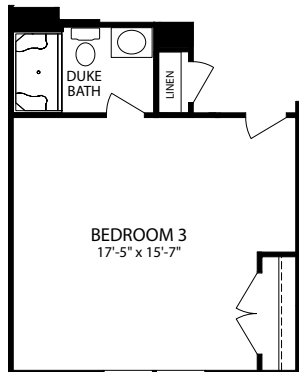

SECOND FLOOR

- 4-5 Bedrooms
- 2 Car Garage
- 3.5-6.5 Bathrooms
- 3,194-3,475 Finished Sq. Ft.

Opt. Chef's Kitchen

Opt. Gourmet Kitchen

Opt. Deluxe Island

Opt. Deluxe Window Wall

Opt. Box Bay ILO Sunroom

OPT. BOX BAY IN LIEU OF SUNROOM

Opt. Ambassador's
Master Bath

Opt. First Lady's
Master Bath

Opt. Deluxe Platinum
Master Bath

Opt. Master Bedroom 2

Opt. Double Doors at
Master Bedroom 2

Opt. Deluxe Platinum
Master Bath

Opt. Duke Bath

Opt. Princess Bath