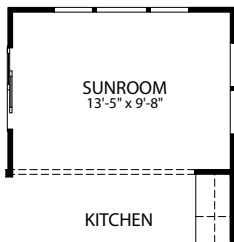

SECOND FLOOR

- 4-5 Bedrooms
- 2 Car Garage
- 3.5-6.5 Bathrooms
- 3,194-3,475 Finished Sq. Ft.

Opt. Chef's Kitchen

Opt. Gourmet Kitchen

Opt. Deluxe Island

Opt. Deluxe Window Wall

Opt. Box Bay ILO Sunroom

OPT. BOX BAY IN LIEU OF SUNROOM

Opt. Sunroom

Opt. Fireplace at Family Room

Opt. Double Doors at Flex Space

Opt. Deluxe Covered Porch

OPT. DELUXE COVERED PORCH

Opt. Finished Basement

Opt. Social Center

Opt. Shower Bath