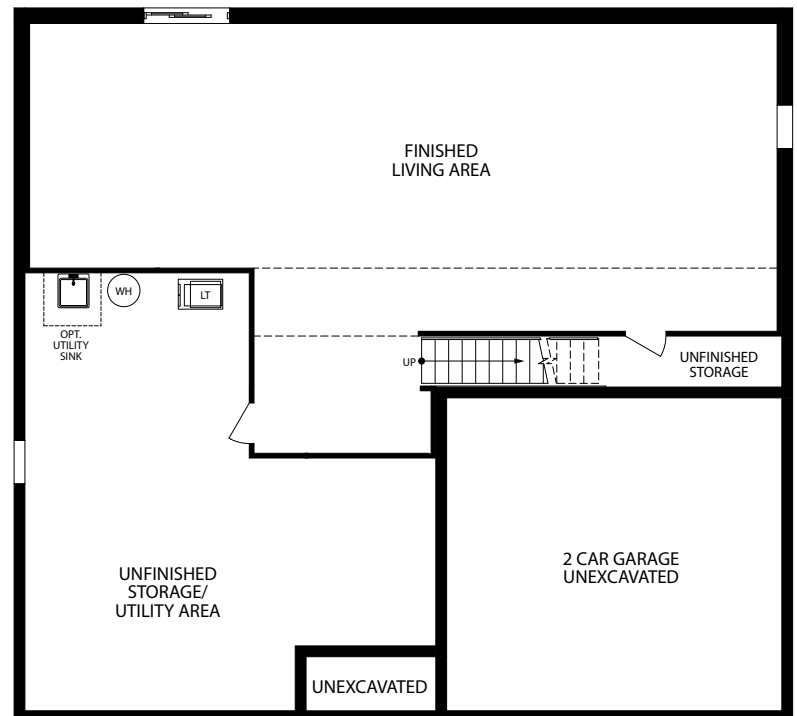

SECOND FLOOR

- 4-5 Bedrooms
- 2 Car Garage
- 3.5-6.5 Bathrooms
- 3,194-3,475 Finished Sq. Ft.

Opt. Chef's Kitchen

Opt. Gourmet Kitchen

Opt. Deluxe Island

Opt. Deluxe Window Wall

Opt. Box Bay ILO Sunroom

OPT. BOX BAY IN LIEU OF SUNROOM

Opt. Sunroom

Opt. Fireplace at Family Room

Opt. Double Doors at Flex Space

Opt. Deluxe Covered Porch

OPT. DELUXE COVERED PORCH

Opt. Finished Basement

Opt. Social Center

Opt. Shower Bath

Opt. Ambassador's
Master Bath

Opt. First Lady's
Master Bath

Opt. Deluxe Platinum
Master Bath

Opt. Master Bedroom 2

Opt. Double Doors at
Master Bedroom 2

Opt. Deluxe Platinum
Master Bath

Opt. Duke Bath

Opt. Princess Bath