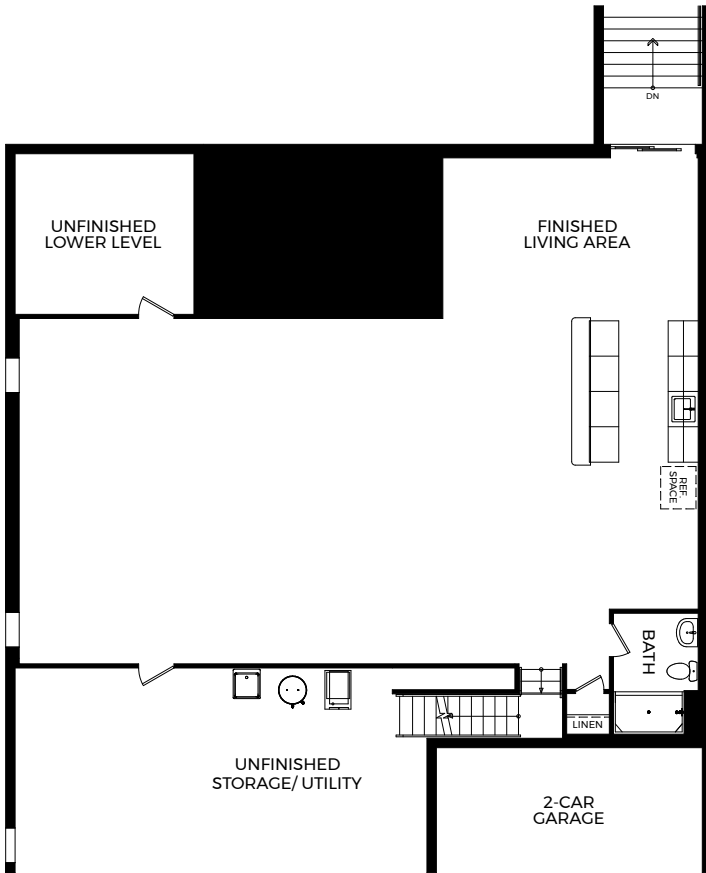

- 3-4 Bedrooms
- 2 Car Garage
- 2.5-3.5 Bathrooms
- 2,331 Finished Sq. Ft.

OPTIONAL  
FLEX SPACE 2  
WITH DOUBLE DOORS

OPTIONAL  
FLEX SPACE 1

OPTIONAL  
FLEX SPACE 2  
WITH RELOCATED ENTRY  
CLOSET, DUE TO OPT. BEDROOM 4

OPTIONAL  
BEDROOM 4  
WITH BATH

OPTIONAL  
FINISHED LOWER  
LEVEL

OPTIONAL  
DELUXE PLATINUM  
MASTER BATH

OPTIONAL  
EXECUTIVE  
MASTER BATH

OPTIONAL  
FLEX SPACE 2 WITH  
OPT. DOUBLE DOORS AND RELOCATED  
ENTRY CLOSET. DUE TO OPT. BEDROOM 4

OPTIONAL  
CHEF'S KITCHEN

OPTIONAL  
WALK OUT

OPTIONAL  
3-CAR FRONT GARAGE