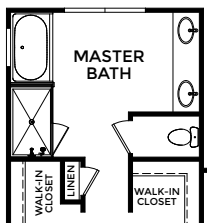

- 3-4 Bedrooms
- 2 Car Garage
- 2.5-3.5 Bathrooms
- 2,331 Finished Sq. Ft.

OPTIONAL  
FLEX SPACE 2  
WITH DOUBLE DOORS

OPTIONAL  
FLEX SPACE 1

OPTIONAL  
FLEX SPACE 2  
WITH RELOCATED ENTRY  
CLOSET, DUE TO OPT. BEDROOM 4

OPTIONAL  
BEDROOM 4  
WITH BATH

OPTIONAL  
FINISHED LOWER  
LEVEL

OPTIONAL  
DELUXE PLATINUM  
MASTER BATH

OPTIONAL  
EXECUTIVE  
MASTER BATH

OPTIONAL  
FLEX SPACE 2 WITH  
OPT. DOUBLE DOORS AND RELOCATED  
ENTRY CLOSET. DUE TO OPT. BEDROOM 4