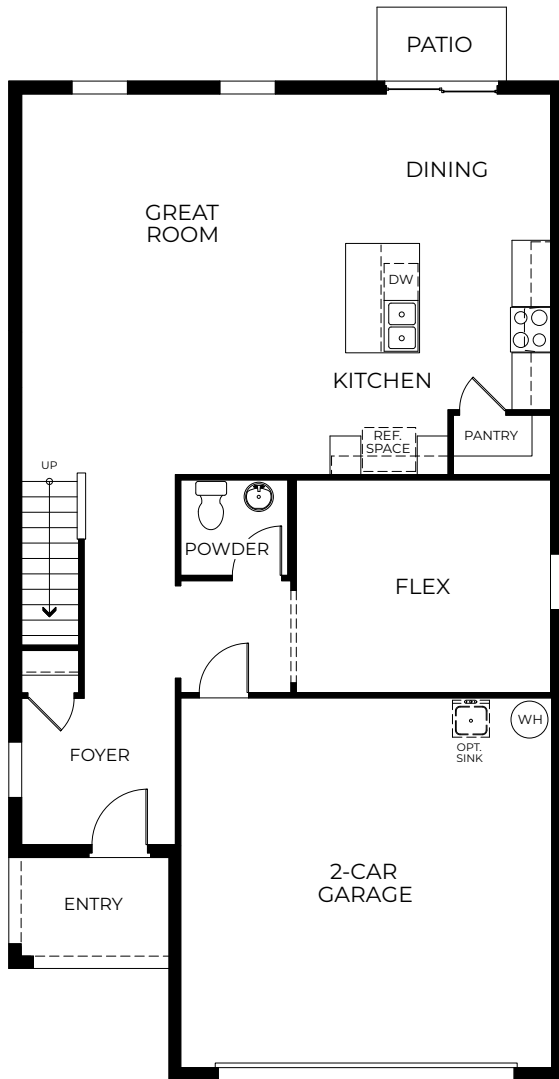

MARONDA
Homes

LANCASTER

Elevation A
Heritage Series

FIRST FLOOR

SECOND FLOOR

- 3 Bedrooms
- 2 Car Garage
- 2.5 Bathrooms
- 2,298 Finished Sq. Ft.

OPTIONAL DELUXE
MASTER BATH

OPTIONAL
LANAI

OPTIONAL BEDROOM 4
W/ BATH 3

OPTIONAL 20' BY 10'
PATIO SLAB