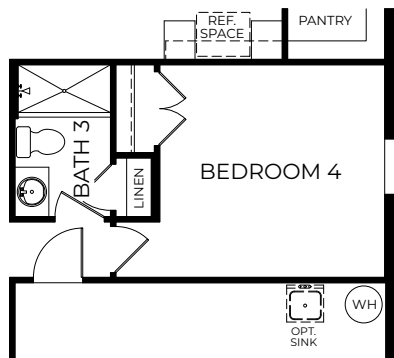

MARONDA
Homes

LANCASTER

Elevation A
Heritage Series

FIRST FLOOR

SECOND FLOOR

- 3 Bedrooms
- 2 Car Garage
- 2.5 Bathrooms
- 2,298 Finished Sq. Ft.

OPTIONAL DELUXE
MASTER BATH

OPTIONAL
LANAI

OPTIONAL BEDROOM 4
W/ BATH 3

OPTIONAL 20' BY 10'
PATIO SLAB