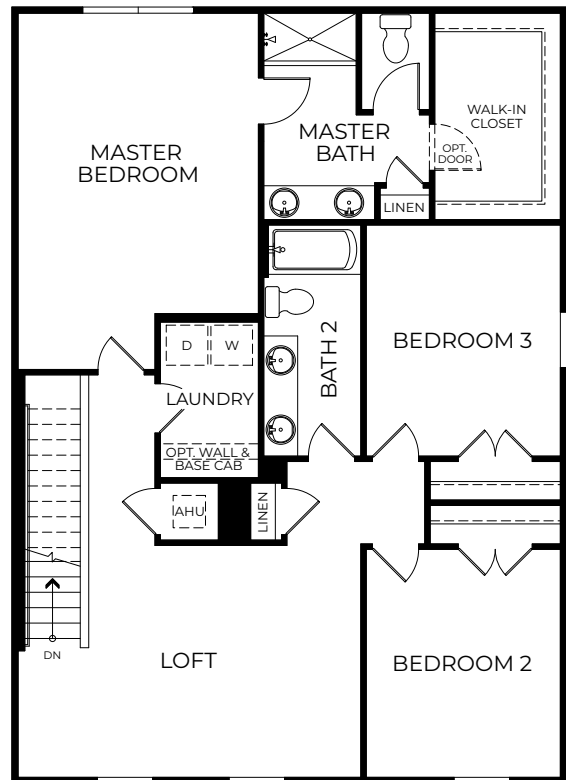

MARONDA
Homes

LANCASTER

Elevation A
Heritage Series

FIRST FLOOR

SECOND FLOOR

- 3 Bedrooms
- 2 Car Garage
- 2.5 Bathrooms
- 2,298 Finished Sq. Ft.

OPTIONAL DELUXE
MASTER BATH

OPTIONAL
LANAI

OPTIONAL BEDROOM 4
W/ BATH 3

OPTIONAL 20' BY 10'
PATIO SLAB