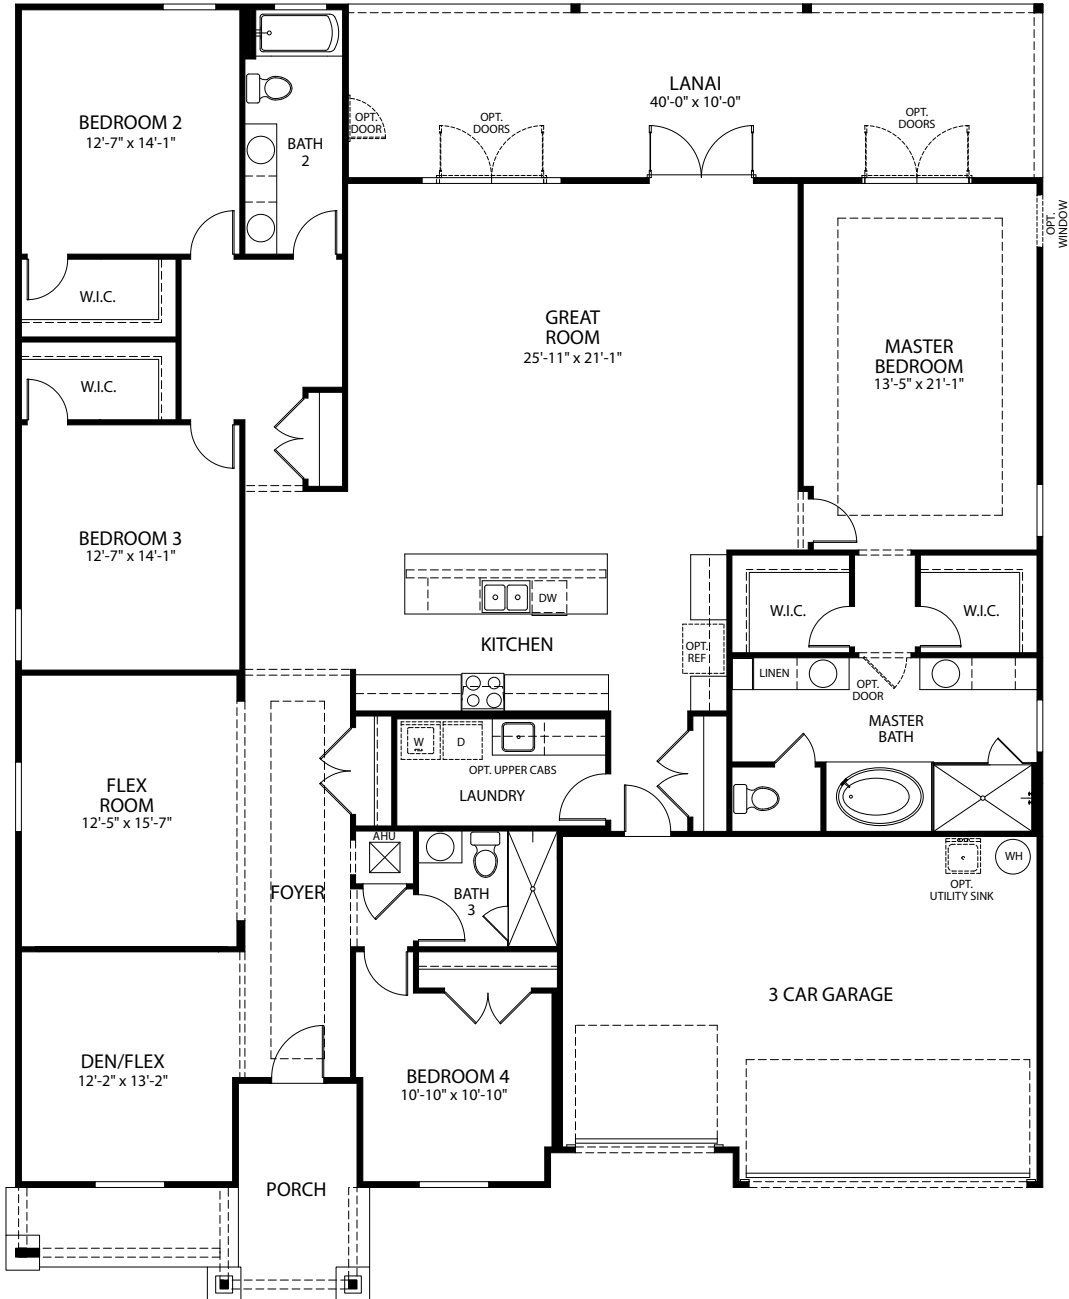

MARONDA  
*Homes*

LIVORNO  
Elevation P  
Renaissance Series

*Optional Partial Brick Front*

- 4-5 Bedrooms
- 3 Bathrooms
- 3 Car Garage
- 3,130 Finished Sq. Ft.

OPT. MASTER SITTING ROOM

OPT. DOUBLE DOOR LIVING FLEX

OPT. DELUXE MASTER BATH

OPT. GOURMET KITCHEN

OPT. WALL AT BATH 2

OPT. 2 CAR SIDE LOAD GARAGE

OPT. DEN ILO FLEX

OPT. BEDROOM 5 ILO LIVING

OPT. DINING ROOM ILO FLEX

OPT. 3 CAR SIDE LOAD GARAGE

OPT. DBL. DOORS IN GREAT ROOM

OPT. WET BAR ILO CLOSET