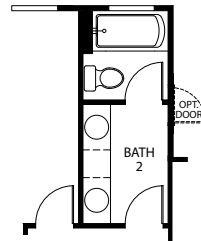

MARONDA  
*Homes*

LIVORNO  
Elevation P  
Renaissance Series

*Optional Partial Brick Front*

- 4-5 Bedrooms
- 3 Bathrooms
- 3 Car Garage
- 3,130 Finished Sq. Ft.

OPT. MASTER SITTING ROOM

OPT. DOUBLE DOOR LIVING FLEX

OPT. DELUXE MASTER BATH

OPT. GOURMET KITCHEN

OPT. WALL AT BATH 2

OPT. 2 CAR SIDE LOAD GARAGE

OPT. DEN ILO FLEX

OPT. BEDROOM 5 ILO LIVING

OPT. DINING ROOM ILO FLEX

OPT. 3 CAR SIDE LOAD GARAGE

OPT. DBL. DOORS IN GREAT ROOM

OPT. WET BAR ILO CLOSET