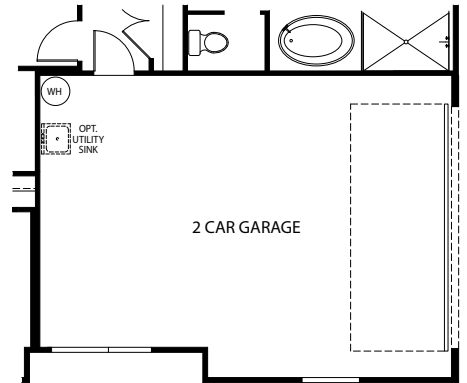

MARONDA  
*Homes*

LIVORNO  
Elevation P  
Renaissance Series

*Optional Partial Brick Front*

- 4-5 Bedrooms
- 3 Bathrooms
- 3 Car Garage
- 3,130 Finished Sq. Ft.

OPT. MASTER SITTING ROOM

OPT. DOUBLE DOOR LIVING FLEX

OPT. DELUXE MASTER BATH

OPT. GOURMET KITCHEN

OPT. WALL AT BATH 2

OPT. 2 CAR SIDE LOAD GARAGE

OPT. DEN ILO FLEX

OPT. BEDROOM 5 ILO LIVING

OPT. DINING ROOM ILO FLEX

OPT. 3 CAR SIDE LOAD GARAGE

OPT. DBL. DOORS IN GREAT ROOM

OPT. WET BAR ILO CLOSET