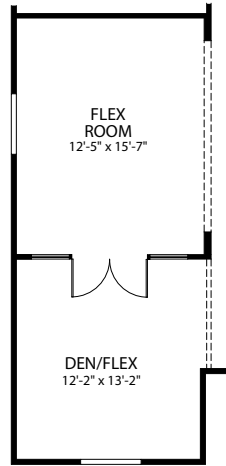

MARONDA  
*Homes*

LIVORNO  
Elevation P  
Renaissance Series

*Optional Partial Brick Front*

- 4-5 Bedrooms
- 3 Bathrooms
- 3 Car Garage
- 3,130 Finished Sq. Ft.

OPT. MASTER SITTING ROOM

OPT. DOUBLE DOOR LIVING FLEX

OPT. DELUXE MASTER BATH

OPT. GOURMET KITCHEN

OPT. WALL AT BATH 2

OPT. 2 CAR SIDE LOAD GARAGE

OPT. DEN ILO FLEX

OPT. BEDROOM 5 ILO LIVING

OPT. DINING ROOM ILO FLEX

OPT. 3 CAR SIDE LOAD GARAGE

OPT. DBL. DOORS IN GREAT ROOM

OPT. WET BAR ILO CLOSET