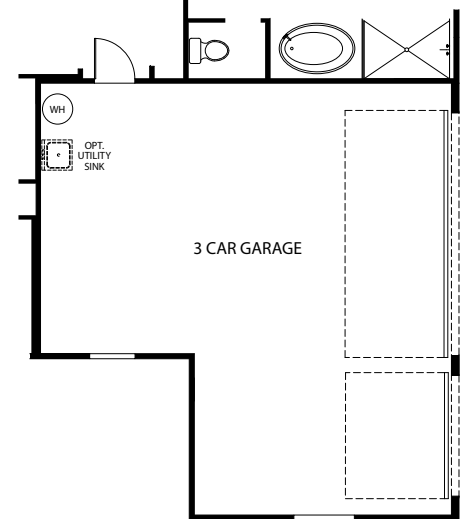

MARONDA  
*Homes*

LIVORNO  
Elevation P  
Renaissance Series

*Optional Partial Brick Front*

- 4-5 Bedrooms
- 3 Bathrooms
- 3 Car Garage
- 3,130 Finished Sq. Ft.

OPT. MASTER SITTING ROOM

OPT. DOUBLE DOOR LIVING FLEX

OPT. DELUXE MASTER BATH

OPT. GOURMET KITCHEN

OPT. WALL AT BATH 2

OPT. 2 CAR SIDE LOAD GARAGE

OPT. DEN ILO FLEX

OPT. BEDROOM 5 ILO LIVING

OPT. DINING ROOM ILO FLEX

OPT. 3 CAR SIDE LOAD GARAGE

OPT. DBL. DOORS IN GREAT ROOM

OPT. WET BAR ILO CLOSET