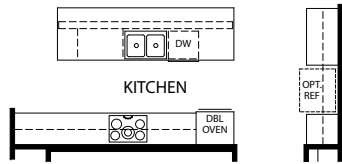

MARONDA  
*Homes*

LIVORNO  
Elevation P  
Renaissance Series

*Optional Partial Brick Front*

- 4-5 Bedrooms
- 3 Bathrooms
- 3 Car Garage
- 3,130 Finished Sq. Ft.

OPT. MASTER SITTING ROOM

OPT. DOUBLE DOOR LIVING FLEX

OPT. DELUXE MASTER BATH

OPT. GOURMET KITCHEN

OPT. WALL AT BATH 2

OPT. 2 CAR SIDE LOAD GARAGE

OPT. DEN ILO FLEX

OPT. BEDROOM 5 ILO LIVING

OPT. DINING ROOM ILO FLEX

OPT. 3 CAR SIDE LOAD GARAGE