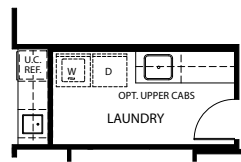

OPT. DELUXE MASTER BATH

OPT. GOURMET KITCHEN

OPT. WALL AT BATH 2

OPT. 2 CAR SIDE LOAD GARAGE

OPT. DEN ILO FLEX

OPT. BEDROOM 5 ILO LIVING

OPT. DINING ROOM ILO FLEX

OPT. 3 CAR SIDE LOAD GARAGE

OPT. DBL. DOORS IN GREAT ROOM

OPT. WET BAR ILO CLOSET