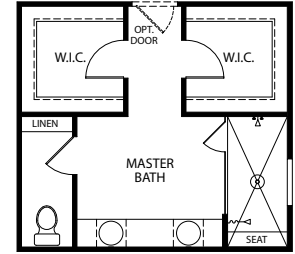

MARONDA  
*Homes*

LIVORNO  
Elevation P  
Renaissance Series

*Optional Partial Brick Front*

- 4-5 Bedrooms
- 3 Bathrooms
- 3 Car Garage
- 3,130 Finished Sq. Ft.

OPT. MASTER SITTING ROOM

OPT. DOUBLE DOOR LIVING FLEX

OPT. DELUXE MASTER BATH

OPT. GOURMET KITCHEN

OPT. WALL AT BATH 2

OPT. 2 CAR SIDE LOAD GARAGE

OPT. DEN ILO FLEX

OPT. BEDROOM 5 ILO LIVING

OPT. DINING ROOM ILO FLEX

OPT. 3 CAR SIDE LOAD GARAGE

OPT. DBL. DOORS IN GREAT ROOM

OPT. WET BAR ILO CLOSET