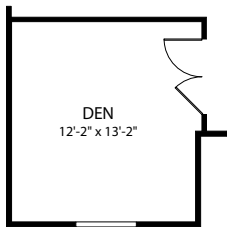

MARONDA  
*Homes*

LIVORNO  
Elevation P  
Renaissance Series

*Optional Partial Brick Front*

- 4-5 Bedrooms
- 3 Bathrooms
- 3 Car Garage
- 3,130 Finished Sq. Ft.

OPT. MASTER SITTING ROOM

OPT. DOUBLE DOOR LIVING FLEX

OPT. DELUXE MASTER BATH

OPT. GOURMET KITCHEN

OPT. WALL AT BATH 2

OPT. 2 CAR SIDE LOAD GARAGE

OPT. DEN ILO FLEX

OPT. BEDROOM 5 ILO LIVING

OPT. DINING ROOM ILO FLEX

OPT. 3 CAR SIDE LOAD GARAGE

OPT. DBL. DOORS IN GREAT ROOM

OPT. WET BAR ILO CLOSET