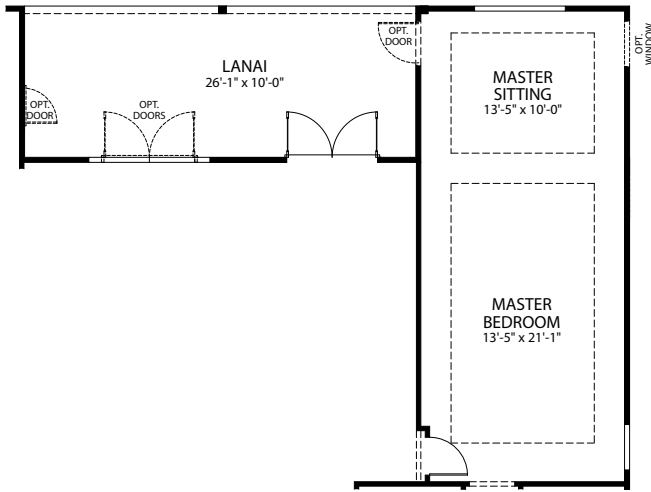

MARONDA  
*Homes*

LIVORNO  
Elevation P  
Renaissance Series

*Optional Partial Brick Front*

- 4-5 Bedrooms
- 3 Bathrooms
- 3 Car Garage
- 3,130 Finished Sq. Ft.

OPT. MASTER SITTING ROOM

OPT. DOUBLE DOOR LIVING FLEX

OPT. DELUXE MASTER BATH

OPT. GOURMET KITCHEN

OPT. WALL AT BATH 2

OPT. 2 CAR SIDE LOAD GARAGE

OPT. DEN ILO FLEX

OPT. BEDROOM 5 ILO LIVING

OPT. DINING ROOM ILO FLEX

OPT. 3 CAR SIDE LOAD GARAGE

OPT. DBL. DOORS IN GREAT ROOM

OPT. WET BAR ILO CLOSET