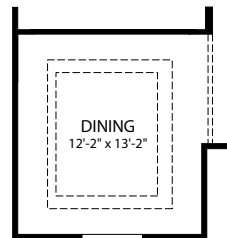

MARONDA  
*Homes*

LIVORNO  
Elevation P  
Renaissance Series

*Optional Partial Brick Front*

- 4-5 Bedrooms
- 3 Bathrooms
- 3 Car Garage
- 3,130 Finished Sq. Ft.

OPT. MASTER SITTING ROOM

OPT. DOUBLE DOOR LIVING FLEX

OPT. DELUXE MASTER BATH

OPT. GOURMET KITCHEN

OPT. WALL AT BATH 2

OPT. 2 CAR SIDE LOAD GARAGE

OPT. DEN ILO FLEX

OPT. BEDROOM 5 ILO LIVING

OPT. DINING ROOM ILO FLEX

OPT. 3 CAR SIDE LOAD GARAGE

OPT. DBL. DOORS IN GREAT ROOM

OPT. WET BAR ILO CLOSET