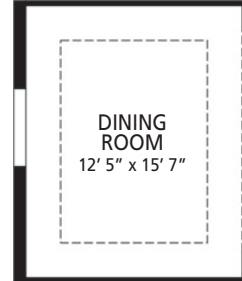

MARONDA
Homes

LIVORNO
Elevation P
The Renaissance Series

Optional Partial Brick Front

- 4-5 Bedrooms
- 3 Bathrooms
- 3 Car Garage
- 3,130 Finished Sq. Ft.

Opt. Gourmet Kitchen

Opt. Den

Opt. Dining Room

Opt. Sliding Glass Door at Master Bedroom

Opt. Deluxe Master Bath

Opt. Bedroom 5

Opt. Double Door at Living Room/Flex

Opt. Sitting Room

Opt. 3 Car Side Load Garage

Opt. Side Load Garage

Opt. Front Porch

Opt. Sliding Glass Door at Great Room