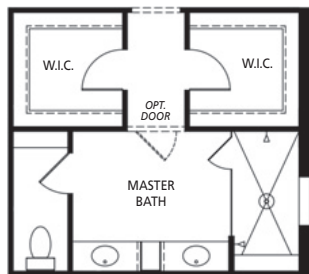

MARONDA
Homes

LIVORNO
Elevation P
The Renaissance Series

Optional Partial Brick Front

- 4-5 Bedrooms
- 3 Bathrooms
- 3 Car Garage
- 3,130 Finished Sq. Ft.

Opt. Gourmet Kitchen

Opt. Den

Opt. Dining Room

Opt. Sliding Glass Door at Master Bedroom

Opt. Deluxe Master Bath

Opt. Bedroom 5

Opt. Double Door at Living Room/Flex

Opt. Sitting Room

Opt. 3 Car Side Load Garage

Opt. Side Load Garage

Opt. Front Porch

Opt. Sliding Glass Door at Great Room