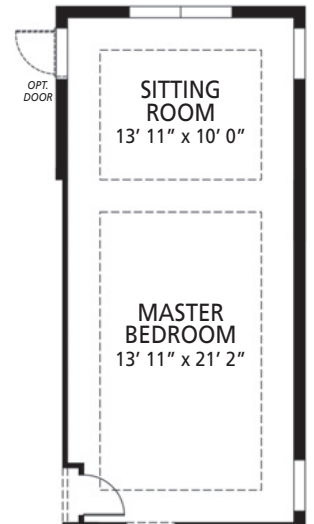

MARONDA
Homes

LIVORNO
Elevation P
The Renaissance Series

Optional Partial Brick Front

- 4-5 Bedrooms
- 3 Bathrooms
- 3 Car Garage
- 3,130 Finished Sq. Ft.

Opt. Gourmet Kitchen

Opt. Den

Opt. Dining Room

Opt. Sliding Glass Door at Master Bedroom

Opt. Deluxe Master Bath

Opt. Bedroom 5

Opt. Double Door at Living Room/Flex

Opt. Sitting Room

Opt. 3 Car Side Load Garage

Opt. Side Load Garage

Opt. Front Porch

Opt. Sliding Glass Door at Great Room