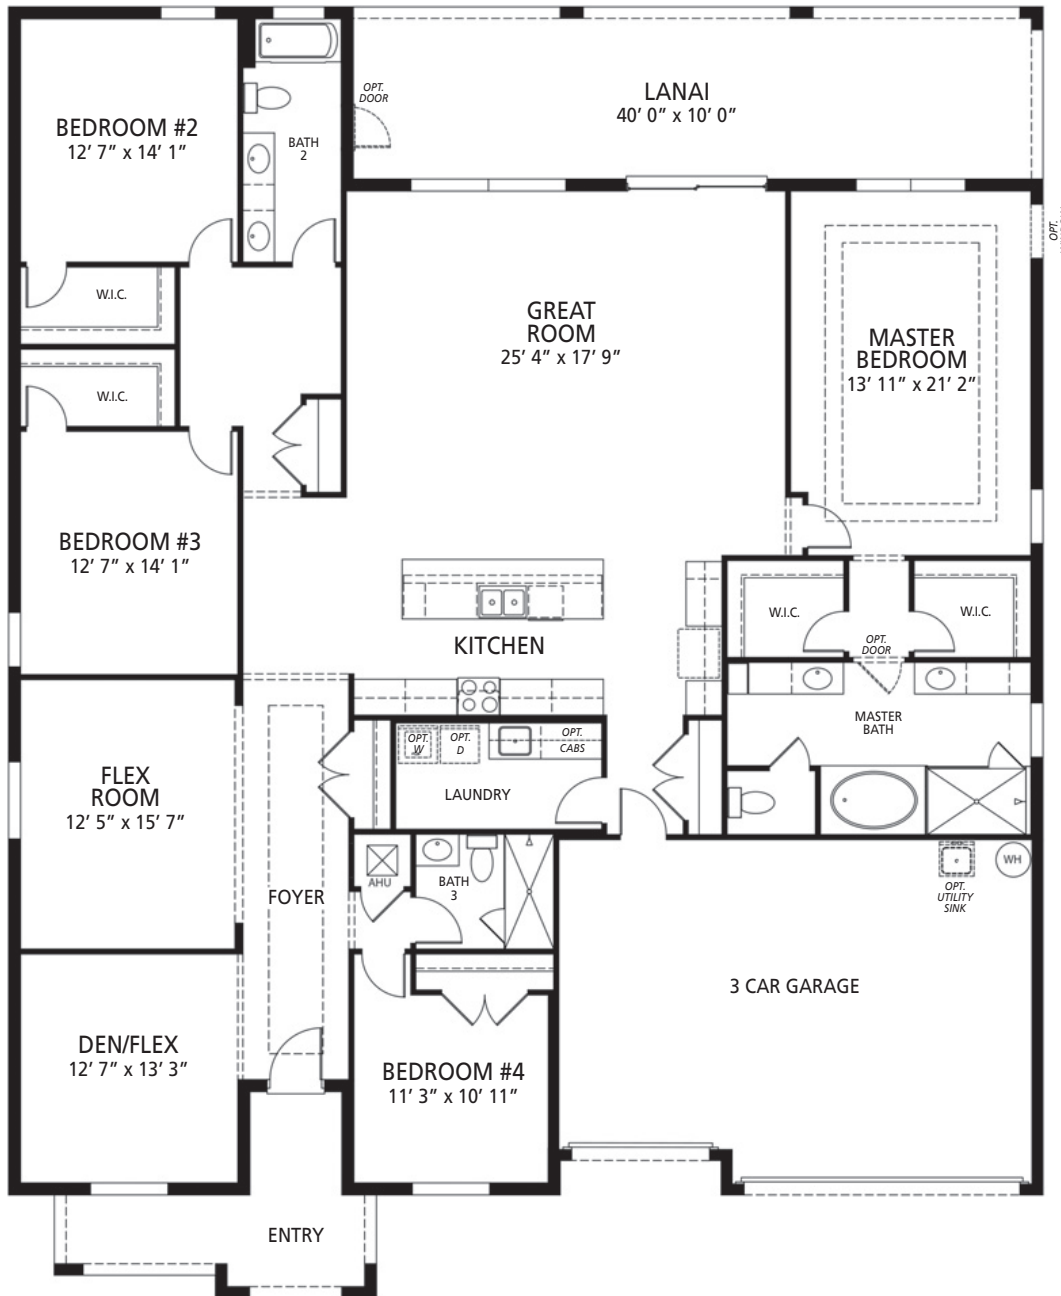

MARONDA
Homes

LIVORNO
Elevation P
The Renaissance Series

Optional Partial Brick Front

- 4-5 Bedrooms
- 3 Bathrooms
- 3 Car Garage
- 3,130 Finished Sq. Ft.

Opt. Gourmet Kitchen

Opt. Den

Opt. Dining Room

Opt. Sliding Glass Door at Master Bedroom

Opt. Deluxe Master Bath

Opt. Bedroom 5

Opt. Double Door at Living Room/Flex

Opt. Sitting Room

Opt. 3 Car Side Load Garage

Opt. Side Load Garage

Opt. Front Porch

Opt. Sliding Glass Door at Great Room