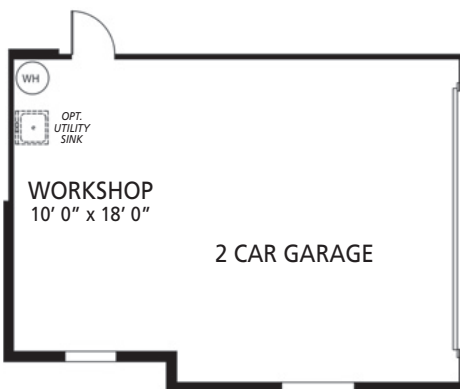

MARONDA
Homes

LIVORNO
Elevation P
The Renaissance Series

Optional Partial Brick Front

- 4-5 Bedrooms
- 3 Bathrooms
- 3 Car Garage
- 3,130 Finished Sq. Ft.

Opt. Gourmet Kitchen

Opt. Den

Opt. Dining Room

Opt. Sliding Glass Door at Master Bedroom

Opt. Deluxe Master Bath

Opt. Bedroom 5

Opt. Double Door at Living Room/Flex

Opt. Sitting Room

Opt. 3 Car Side Load Garage

Opt. Side Load Garage

Opt. Front Porch

Opt. Sliding Glass Door at Great Room