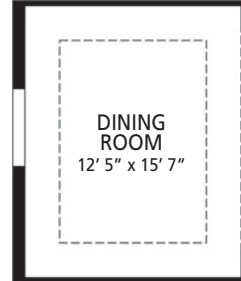

- 4-5 Bedrooms
- 3 Bathrooms
- 3 Car Garage
- 3,130 Finished Sq. Ft.

Opt. Gourmet Kitchen

Opt. Den

Opt. Dining Room

Opt. Sliding Glass Door at Master Bedroom

Opt. Deluxe Master Bath

Opt. Bedroom 5

Opt. Double Door at Living Room/Flex

Opt. Sitting Room

Opt. 3 Car Side Load Garage

Opt. Side Load Garage

Opt. Front Porch

Opt. Sliding Glass Door at Great Room