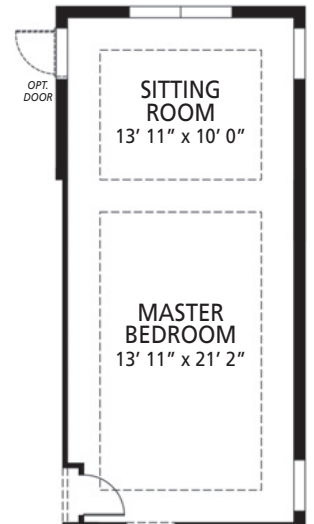

- 4-5 Bedrooms
- 3 Bathrooms
- 3 Car Garage
- 3,130 Finished Sq. Ft.

Opt. Gourmet Kitchen

Opt. Den

Opt. Dining Room

Opt. Sliding Glass Door at Master Bedroom

Opt. Deluxe Master Bath

Opt. Bedroom 5

Opt. Double Door at Living Room/Flex

Opt. Sitting Room

Opt. 3 Car Side Load Garage

Opt. Side Load Garage

Opt. Front Porch

Opt. Sliding Glass Door at Great Room