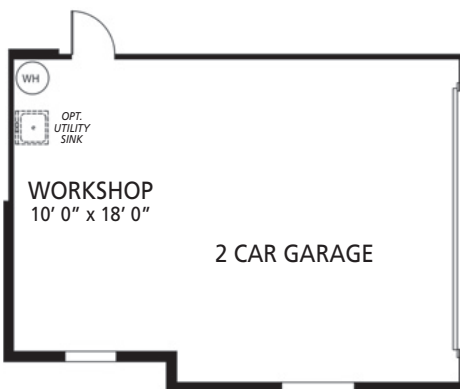

- 4-5 Bedrooms
- 3 Bathrooms
- 3 Car Garage
- 3,130 Finished Sq. Ft.

Opt. Gourmet Kitchen

Opt. Den

Opt. Dining Room

Opt. Sliding Glass Door at Master Bedroom

Opt. Deluxe Master Bath

Opt. Bedroom 5

Opt. Double Door at Living Room/Flex

Opt. Sitting Room

Opt. 3 Car Side Load Garage

Opt. Side Load Garage

Opt. Front Porch

Opt. Sliding Glass Door at Great Room