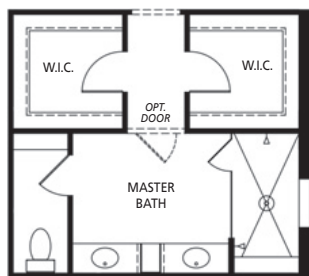

- 4-5 Bedrooms
- 3 Bathrooms
- 3 Car Garage
- 3,130 Finished Sq. Ft.

Opt. Gourmet Kitchen

Opt. Den

Opt. Dining Room

Opt. Sliding Glass Door at Master Bedroom

Opt. Deluxe Master Bath

Opt. Bedroom 5

Opt. Double Door at Living Room/Flex

Opt. Sitting Room

Opt. 3 Car Side Load Garage

Opt. Side Load Garage

Opt. Front Porch

Opt. Sliding Glass Door at Great Room