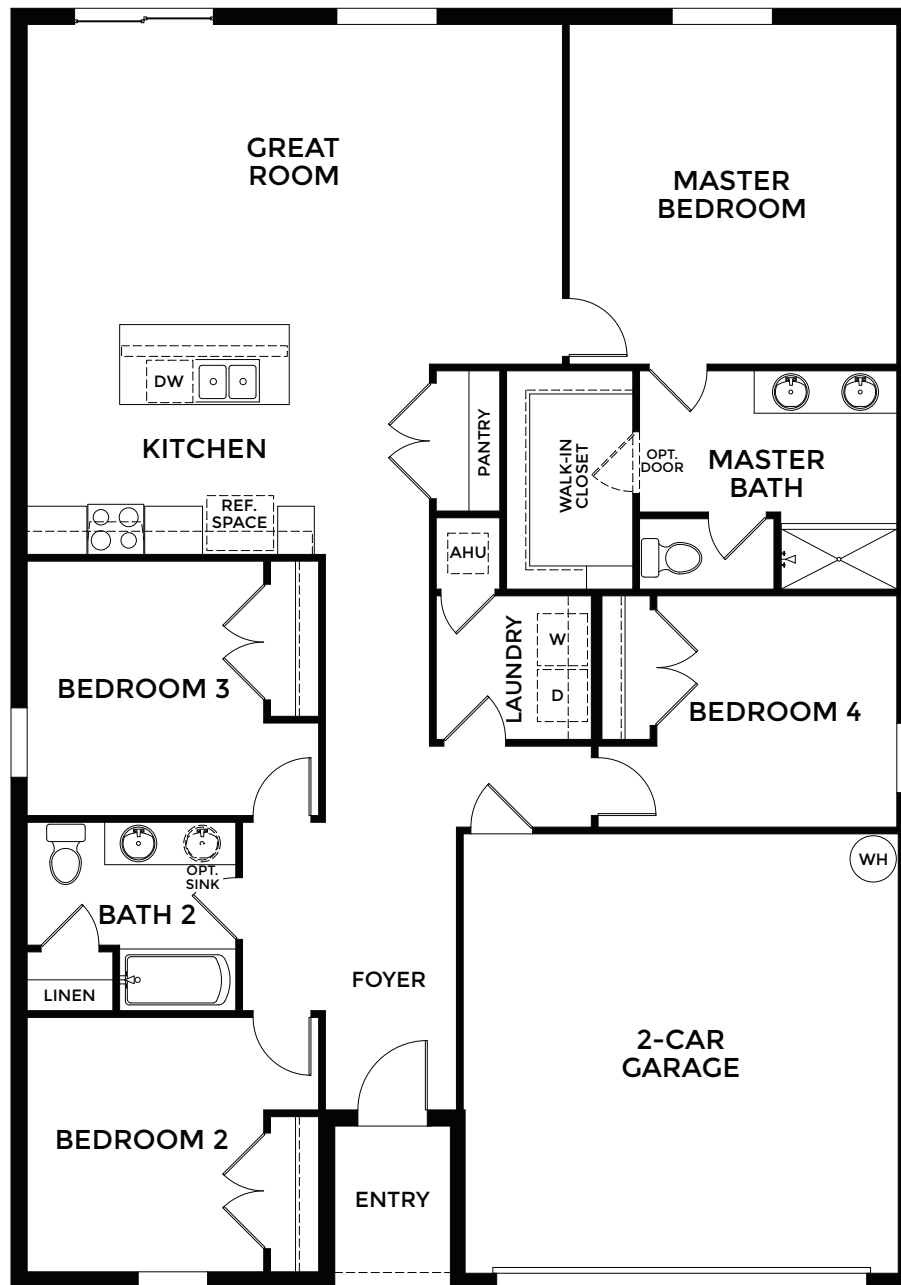

MARONDA
Homes

MAGNOLIA

Elevation F

The Essential Series

MARONDA
Homes

MAGNOLIA

Elevation F

The Essential Series

- 4 Bedrooms
- 2 Bathrooms
- 2 Car Garage
- 1,737 Finished Sq. Ft.

OPTIONAL
LANAI