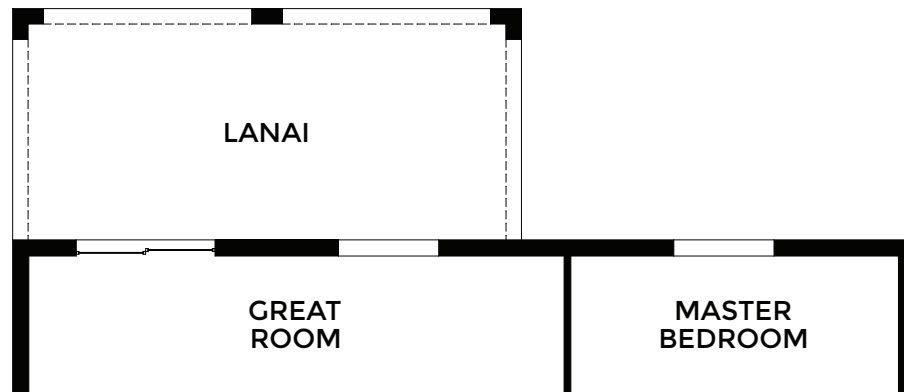

MARONDA
Homes

MAGNOLIA

Elevation F

The Essential Series

MARONDA
Homes

MAGNOLIA

Elevation F

The Essential Series

- 4 Bedrooms
- 2 Bathrooms
- 2 Car Garage
- 1,737 Finished Sq. Ft.

OPTIONAL
LANAI