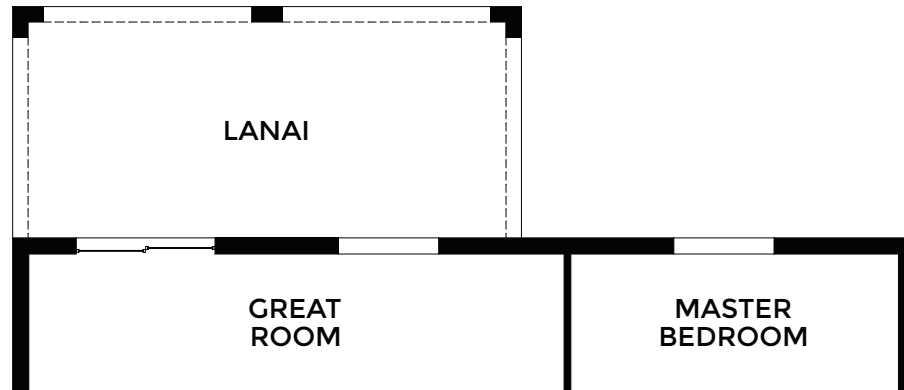

MARONDA
Homes

MAGNOLIA

Elevation G

The Essential Series

MARONDA
Homes

MAGNOLIA
Elevation G
The Essential Series

- 4 Bedrooms
- 2 Bathrooms
- 2 Car Garage
- 1,737 Finished Sq. Ft.

OPTIONAL
LANAI