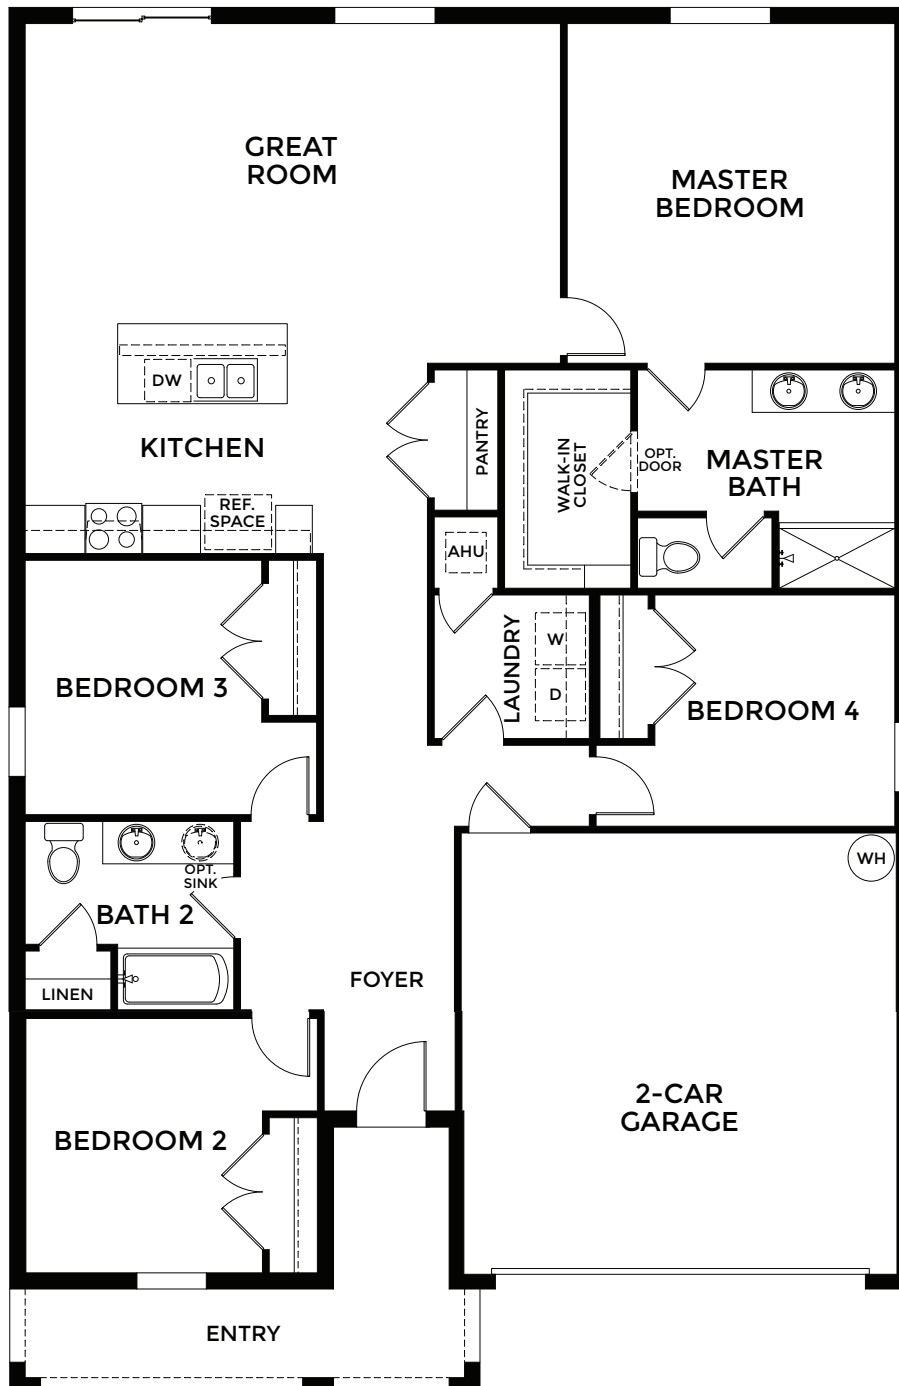

MARONDA
Homes

MAGNOLIA

Elevation G

The Essential Series

MARONDA
Homes

MAGNOLIA
Elevation G
The Essential Series

- 4 Bedrooms
- 2 Bathrooms
- 2 Car Garage
- 1,737 Finished Sq. Ft.

OPTIONAL
LANAI