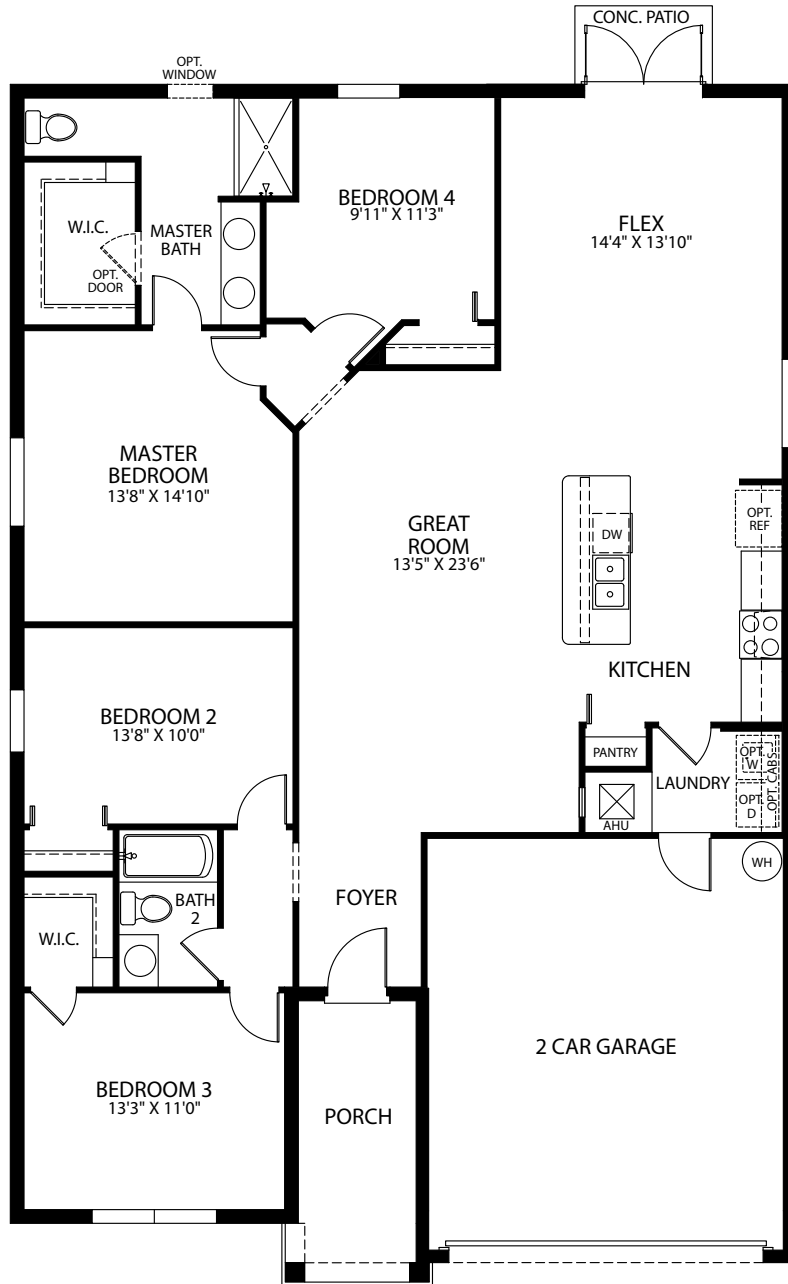

MARONDA
Homes

MAPLE
Elevation P
Essential Series

OPT. COVERED PATIO

- 4 Bedrooms
- 2 Bathrooms
- 2 Car Garage
- 1,876 Finished Sq. Ft.