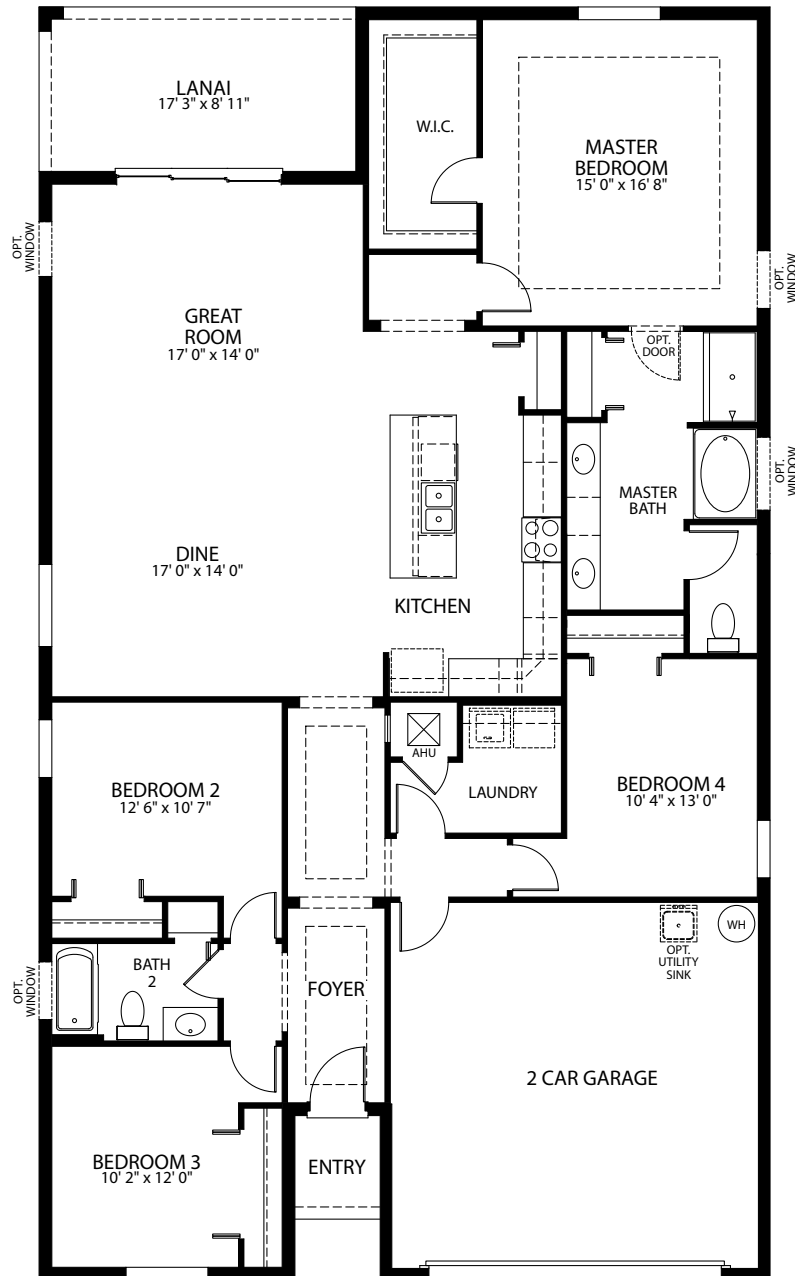

MARONDA
Homes

MIRAMAR
Elevation P
Americana Series

- 4 Bedrooms
- 2 Bathrooms
- 2 Car Garage
- 2,151 Finished Sq. Ft.

Opt. Raised Kitchen Island

Opt. Gourmet Kitchen

Opt. Deluxe Master Bath

Opt. Bedroom 4 with Bath 3