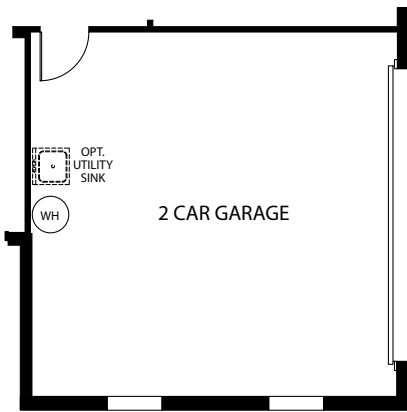

MARONDA  
*Homes*

MIRAMAR  
Elevation P  
Americana Series

- 4 Bedrooms
- 2 Bathrooms
- 2 Car Garage
- 2,151 Finished Sq. Ft.

OPT. SIDE ENTRY GARAGE

OPT. 3 CAR FRONT ENTRY GARAGE

OPT. 3 CAR SIDE ENTRY GARAGE

OPT. GOURMET KITCHEN

OPT. DELUXE MASTER BATH

OPT. BEDROOM 4 WITH BATH 3