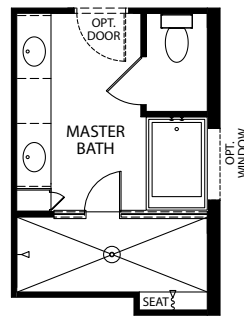

MARONDA  
*Homes*

MIRAMAR  
Elevation P  
Americana Series

- 4 Bedrooms
- 2 Bathrooms
- 2 Car Garage
- 2,151 Finished Sq. Ft.

OPT. SIDE ENTRY GARAGE

OPT. 3 CAR FRONT ENTRY GARAGE

OPT. 3 CAR SIDE ENTRY GARAGE

OPT. GOURMET KITCHEN

OPT. DELUXE MASTER BATH

OPT. BEDROOM 4 WITH BATH 3