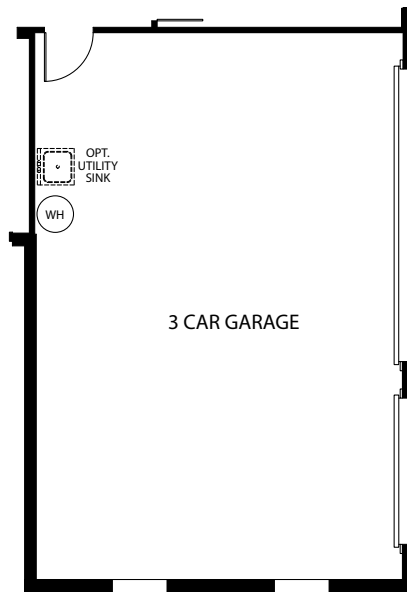

MARONDA  
*Homes*

MIRAMAR  
Elevation P  
Americana Series

- 4 Bedrooms
- 2 Bathrooms
- 2 Car Garage
- 2,151 Finished Sq. Ft.

OPT. SIDE ENTRY GARAGE

OPT. 3 CAR FRONT ENTRY GARAGE

OPT. 3 CAR SIDE ENTRY GARAGE

OPT. GOURMET KITCHEN

OPT. DELUXE MASTER BATH

OPT. BEDROOM 4 WITH BATH 3