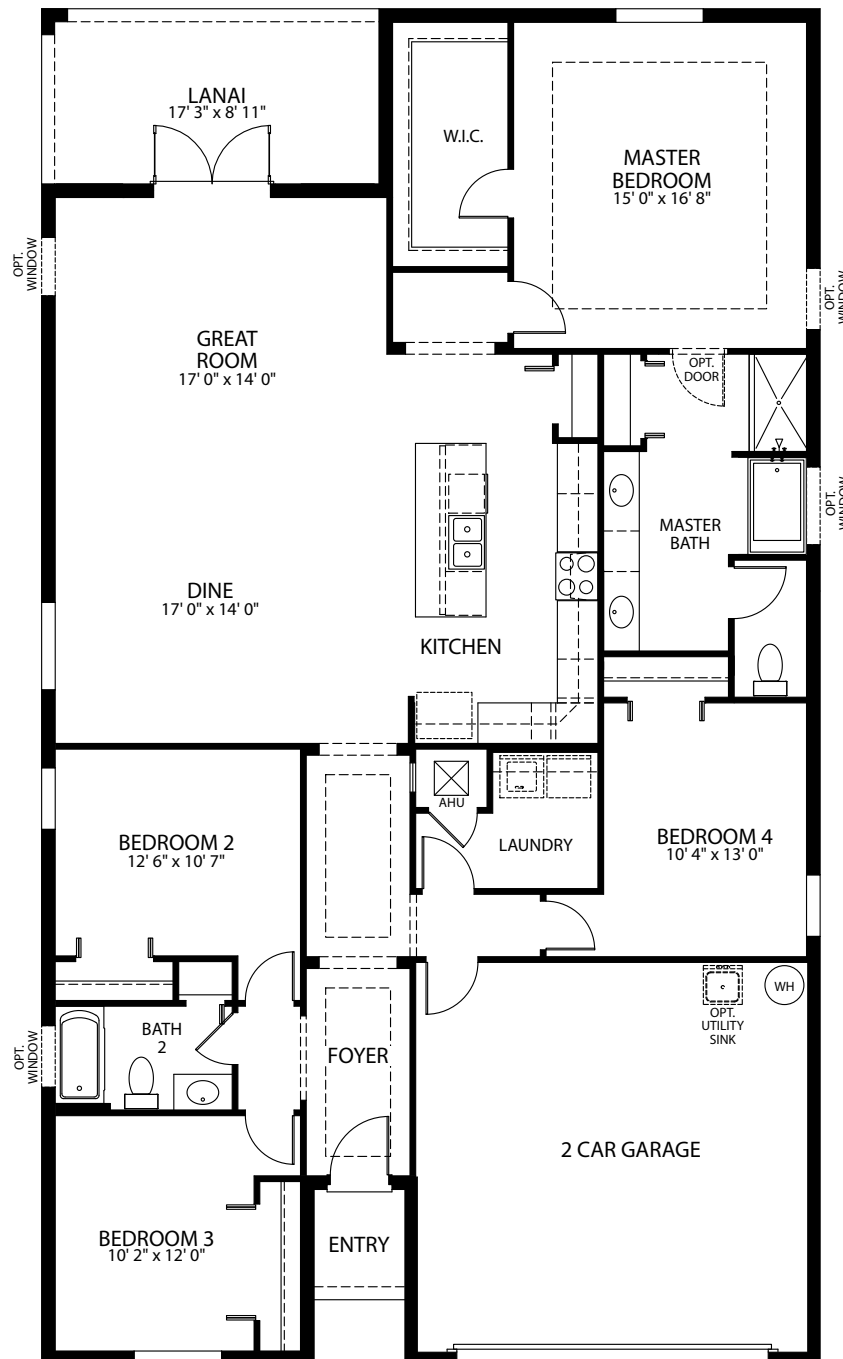

MARONDA  
*Homes*

MIRAMAR  
Elevation P  
Americana Series

- 4 Bedrooms
- 2 Bathrooms
- 2 Car Garage
- 2,151 Finished Sq. Ft.

OPT. SIDE ENTRY GARAGE

OPT. 3 CAR FRONT ENTRY GARAGE

OPT. 3 CAR SIDE ENTRY GARAGE

OPT. GOURMET KITCHEN

OPT. DELUXE MASTER BATH

OPT. BEDROOM 4 WITH BATH 3