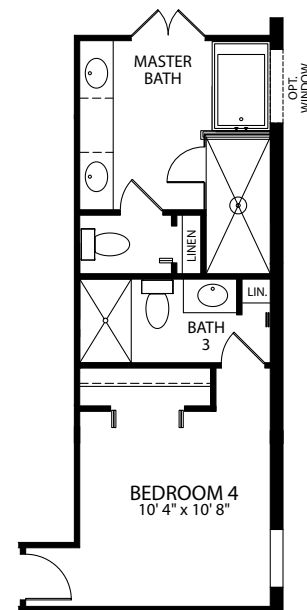

MARONDA  
*Homes*

MIRAMAR  
Elevation P  
Americana Series

- 4 Bedrooms
- 2 Bathrooms
- 2 Car Garage
- 2,151 Finished Sq. Ft.

OPT. SIDE ENTRY GARAGE

OPT. 3 CAR FRONT ENTRY GARAGE

OPT. 3 CAR SIDE ENTRY GARAGE

OPT. GOURMET KITCHEN

OPT. DELUXE MASTER BATH

OPT. BEDROOM 4 WITH BATH 3