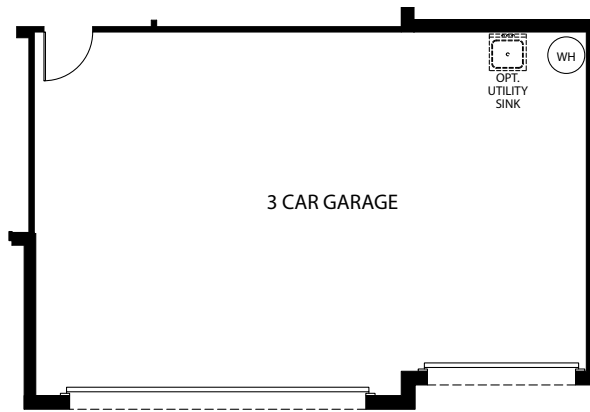

MARONDA  
*Homes*

MIRAMAR  
Elevation P  
Americana Series

- 4 Bedrooms
- 2 Bathrooms
- 2 Car Garage
- 2,151 Finished Sq. Ft.

OPT. SIDE ENTRY GARAGE

OPT. 3 CAR FRONT ENTRY GARAGE

OPT. 3 CAR SIDE ENTRY GARAGE

OPT. GOURMET KITCHEN

OPT. DELUXE MASTER BATH

OPT. BEDROOM 4 WITH BATH 3