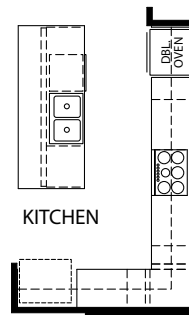

MARONDA  
*Homes*

MIRAMAR  
Elevation P  
Americana Series

- 4 Bedrooms
- 2 Bathrooms
- 2 Car Garage
- 2,151 Finished Sq. Ft.

OPT. SIDE ENTRY GARAGE

OPT. 3 CAR FRONT ENTRY GARAGE

OPT. 3 CAR SIDE ENTRY GARAGE

OPT. GOURMET KITCHEN

OPT. DELUXE MASTER BATH

OPT. BEDROOM 4 WITH BATH 3