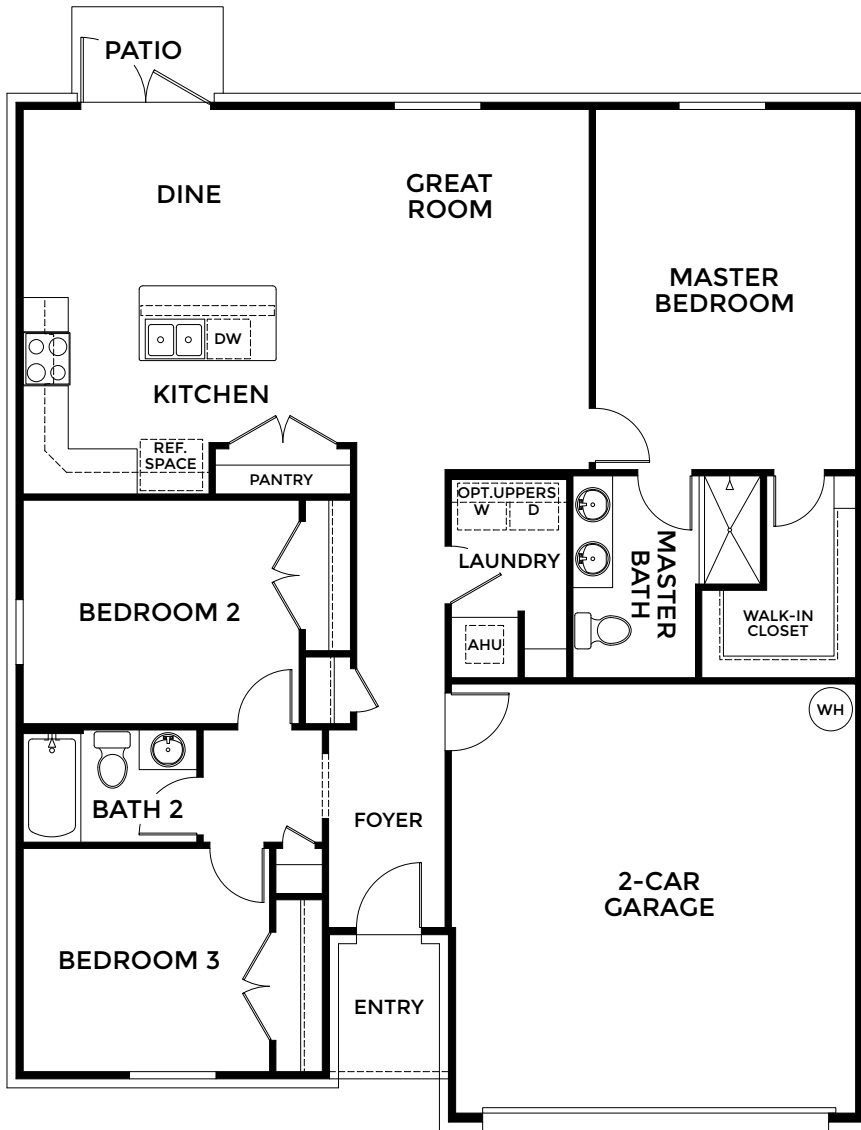

MARONDA
Homes

OAK
Elevation P
Essential Series

MARONDA
Homes

OAK
Elevation P
Essential Series

OPTIONAL
10X20 PATIO

OPTIONAL
LANAI

- 3 Bedrooms
- 2 Car Garage
- 2 Bathrooms
- 1,443 Finished Sq. Ft.