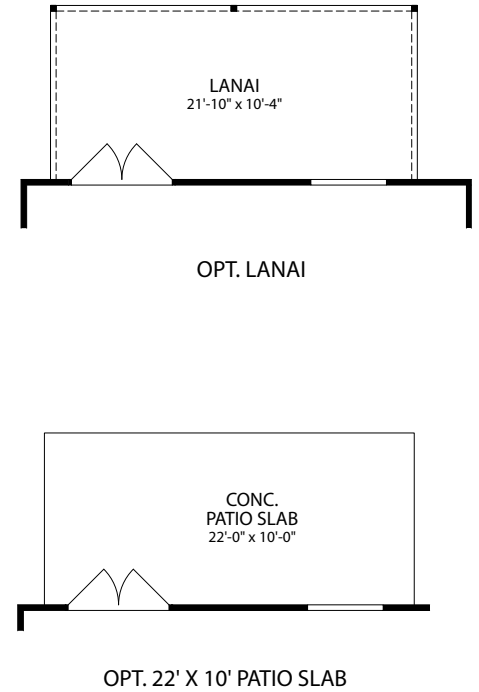

MARONDA  
*Homes*

OAK  
Elevation P  
Essential Series

- 3 Bedrooms
- 2 Bathrooms
- 2 Car Garage
- 1,443 Finished Sq. Ft.