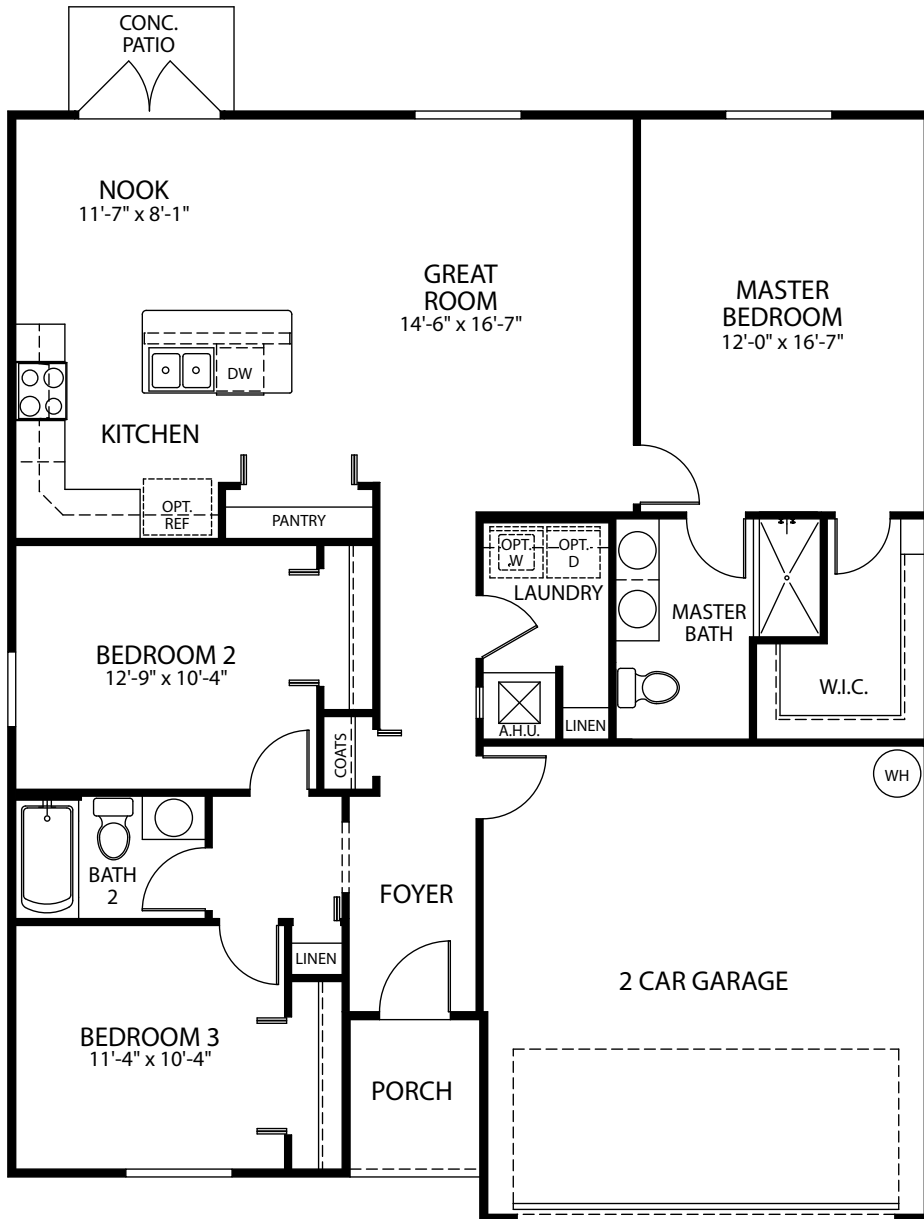

MARONDA  
*Homes*

OAK  
Elevation P  
Essential Series

- 3 Bedrooms
- 2 Bathrooms
- 2 Car Garage
- 1,443 Finished Sq. Ft.