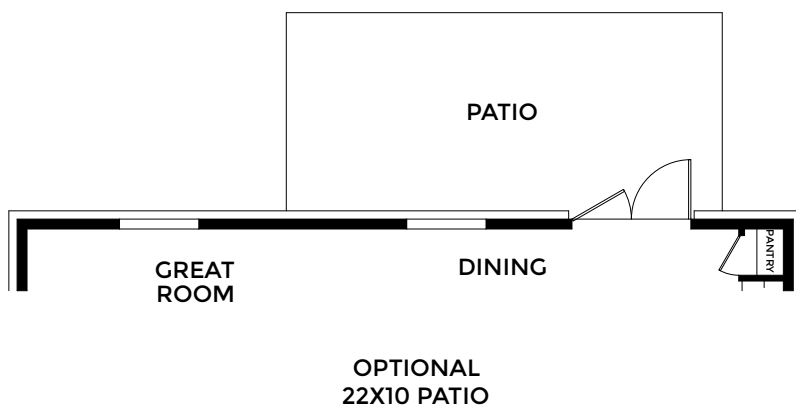

MARONDA
Homes

SEQUOIA
Elevation P
Essential Series

SECOND FLOOR

- 4-6 Bedrooms
- 2 Car Garage
- 2.5 Bathrooms
- 2,692 Finished Sq. Ft.

OPTIONAL DEN

OPTIONAL 1ST FLOOR BEDROOM

OPTIONAL BEDROOM 5 ILO LOFT