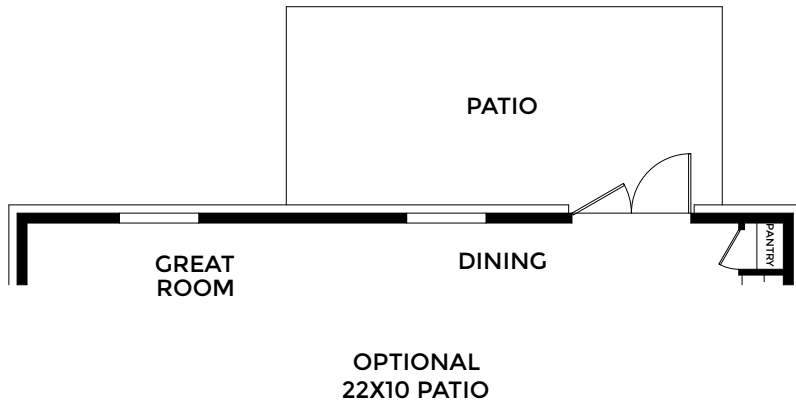

MARONDA
Homes

SEQUOIA
Elevation P
Essential Series

SECOND FLOOR

- 4-6 Bedrooms
- 2 Car Garage
- 2.5 Bathrooms
- 2,692 Finished Sq. Ft.

OPTIONAL DEN

OPTIONAL 1ST FLOOR BEDROOM

OPTIONAL BEDROOM 5 ILO LOFT