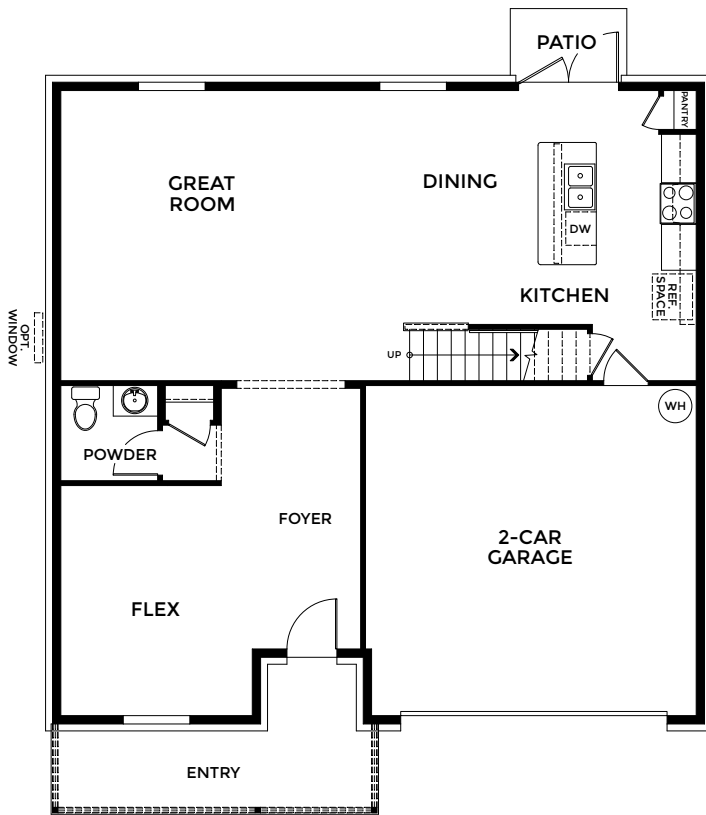

MARONDA
Homes

SEQUOIA
Elevation P
Essential Series

SECOND FLOOR

- 4-6 Bedrooms
- 2 Car Garage
- 2.5 Bathrooms
- 2,692 Finished Sq. Ft.

OPTIONAL DEN

OPTIONAL 1ST FLOOR BEDROOM

OPTIONAL BEDROOM 5 ILO LOFT