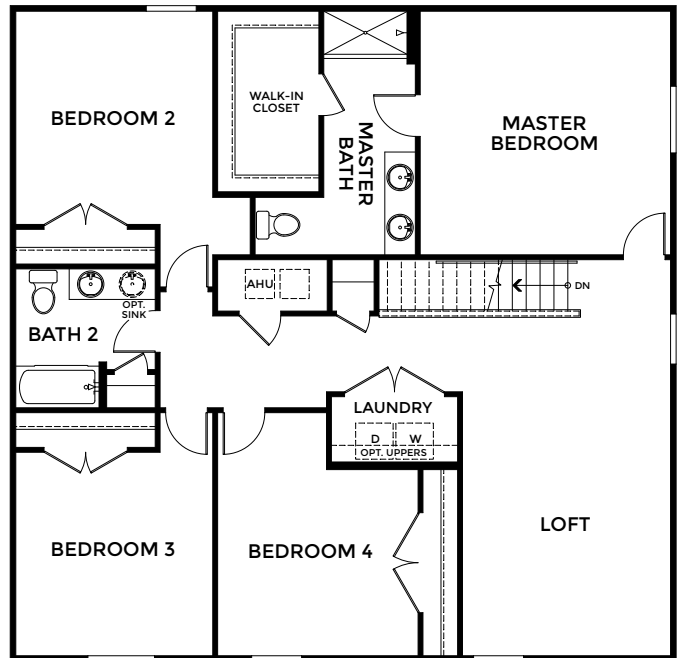

MARONDA
Homes

SEQUOIA
Elevation P
Essential Series

SECOND FLOOR

- 4-6 Bedrooms
- 2 Car Garage
- 2.5 Bathrooms
- 2,692 Finished Sq. Ft.

OPTIONAL DEN

OPTIONAL 1ST FLOOR BEDROOM

OPTIONAL BEDROOM 5 ILO LOFT