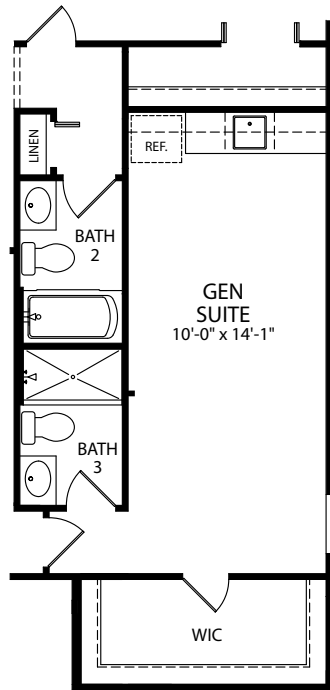

MARONDA  
*Homes*

SIERRA  
Elevation P  
Americana Series

- 4 Bedrooms
- 3 Bathrooms
- 3 Car Garage
- 2,437 Finished Sq. Ft.

OPT. GEN SUITE ILO BEDROOM 2,3 & 4

OPT. DEN ILO FLEX

OPT. DELUXE BATH

OPT. GOURMET KITCHEN

OPT. RECESSED SHOWER  
AT BATH 3