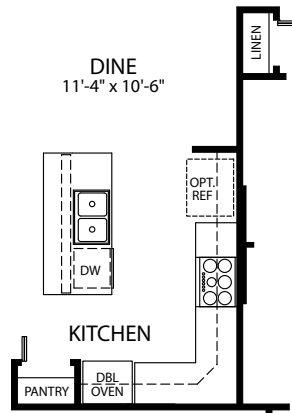

MARONDA  
*Homes*

SIERRA  
Elevation P  
Americana Series

- 4 Bedrooms
- 3 Bathrooms
- 3 Car Garage
- 2,437 Finished Sq. Ft.

OPT. GEN SUITE ILO BEDROOM 2,3 & 4

OPT. DEN ILO FLEX

OPT. DELUXE BATH

OPT. GOURMET KITCHEN

OPT. RECESSED SHOWER  
AT BATH 3