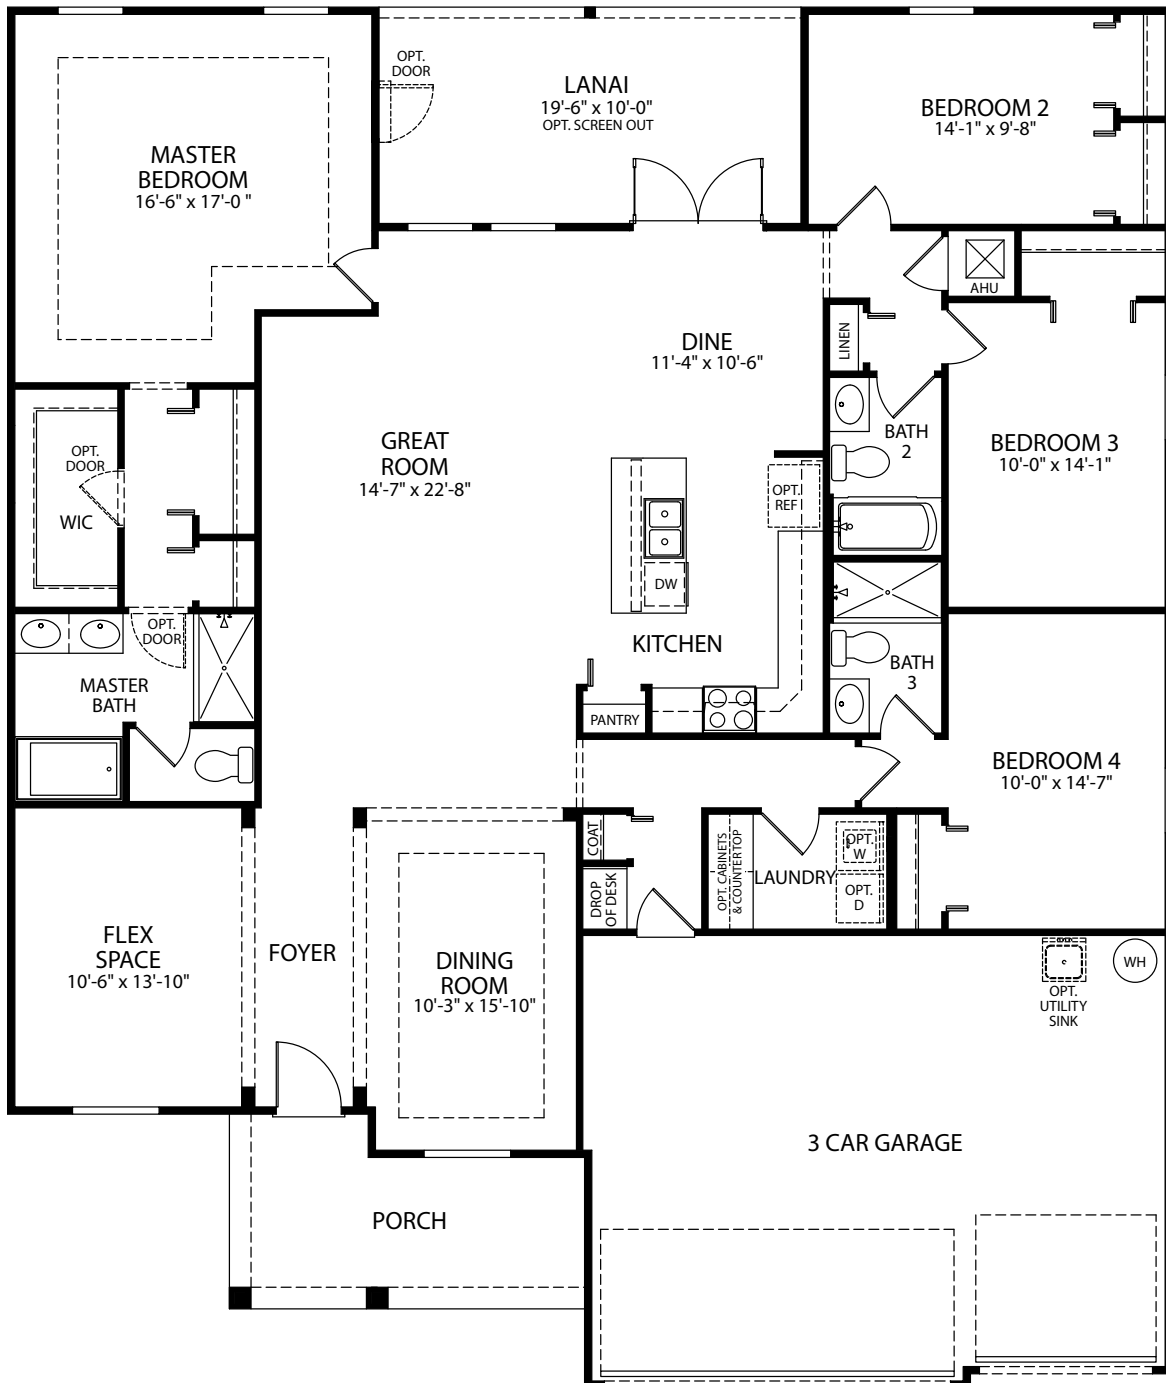

MARONDA  
*Homes*

SIERRA  
Elevation P  
Americana Series

- 4 Bedrooms
- 3 Bathrooms
- 3 Car Garage
- 2,437 Finished Sq. Ft.

OPT. GEN SUITE ILO BEDROOM 2,3 & 4

OPT. DEN ILO FLEX

OPT. DELUXE BATH

OPT. GOURMET KITCHEN

OPT. RECESSED SHOWER  
AT BATH 3