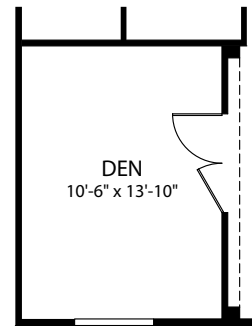

MARONDA  
*Homes*

SIERRA  
Elevation P  
Americana Series

- 4 Bedrooms
- 3 Bathrooms
- 3 Car Garage
- 2,437 Finished Sq. Ft.

OPT. GEN SUITE ILO BEDROOM 2,3 & 4

OPT. DEN ILO FLEX

OPT. DELUXE BATH

OPT. GOURMET KITCHEN

OPT. RECESSED SHOWER  
AT BATH 3