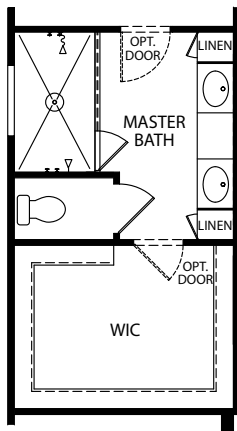

MARONDA  
*Homes*

SIERRA  
Elevation P  
Americana Series

- 4 Bedrooms
- 3 Bathrooms
- 3 Car Garage
- 2,437 Finished Sq. Ft.

OPT. GEN SUITE ILO BEDROOM 2,3 & 4

OPT. DEN ILO FLEX

OPT. DELUXE BATH

OPT. GOURMET KITCHEN

OPT. RECESSED SHOWER  
AT BATH 3