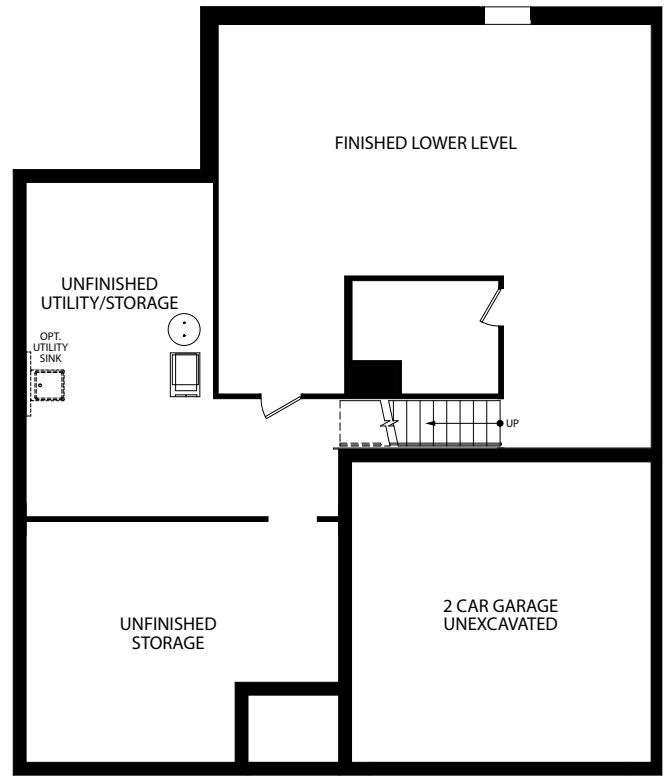

*Optional Carolina Partial Stone*

*Optional Carolina Partial Brick*

*Optional Brick*

*Optional Stone*

*Optional Vinyl*

- 2-3 Bedrooms
- 2-3 Bathrooms
- 2 Car Garage
- 1,498-2,418 Finished Sq. Ft.

UNFINISHED LOWER LEVEL

FINISHED LOWER LEVEL

OPT. LOWER LEVEL SLIDING GLASS DOOR

OPT. CHEF'S KITCHEN

OPT. FIREPLACE

OPT. LOWER LEVEL BATH

OPT. LOWER LEVEL SOCIAL CENTER

OPT. LOWER LEVEL PATIO SWING DOOR

OPT. LOWER LEVEL BASE SERVICE DOOR

OPT. LOWER LEVEL BEDROOM

OPT. CHEF'S KITCHEN