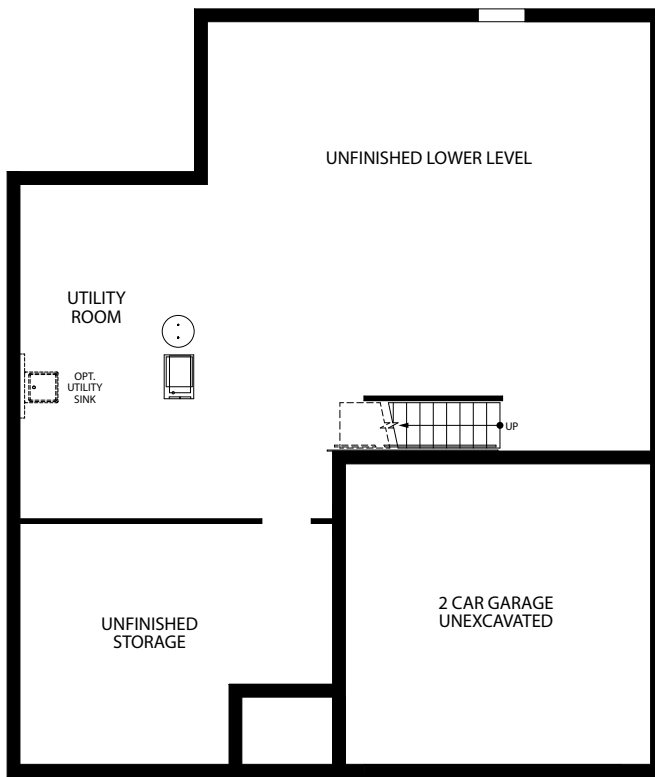

*Optional Carolina Partial Stone*

*Optional Carolina Partial Brick*

*Optional Brick*

*Optional Stone*

*Optional Vinyl*

- 2-3 Bedrooms
- 2-3 Bathrooms
- 2 Car Garage
- 1,498-2,418 Finished Sq. Ft.

UNFINISHED LOWER LEVEL

FINISHED LOWER LEVEL

OPT. LOWER LEVEL SLIDING GLASS DOOR

OPT. CHEF'S KITCHEN

OPT. FIREPLACE

OPT. LOWER LEVEL BATH

OPT. LOWER LEVEL SOCIAL CENTER

OPT. LOWER LEVEL PATIO SWING DOOR

OPT. LOWER LEVEL BASE SERVICE DOOR

OPT. LOWER LEVEL BEDROOM

OPT. CHEF'S KITCHEN