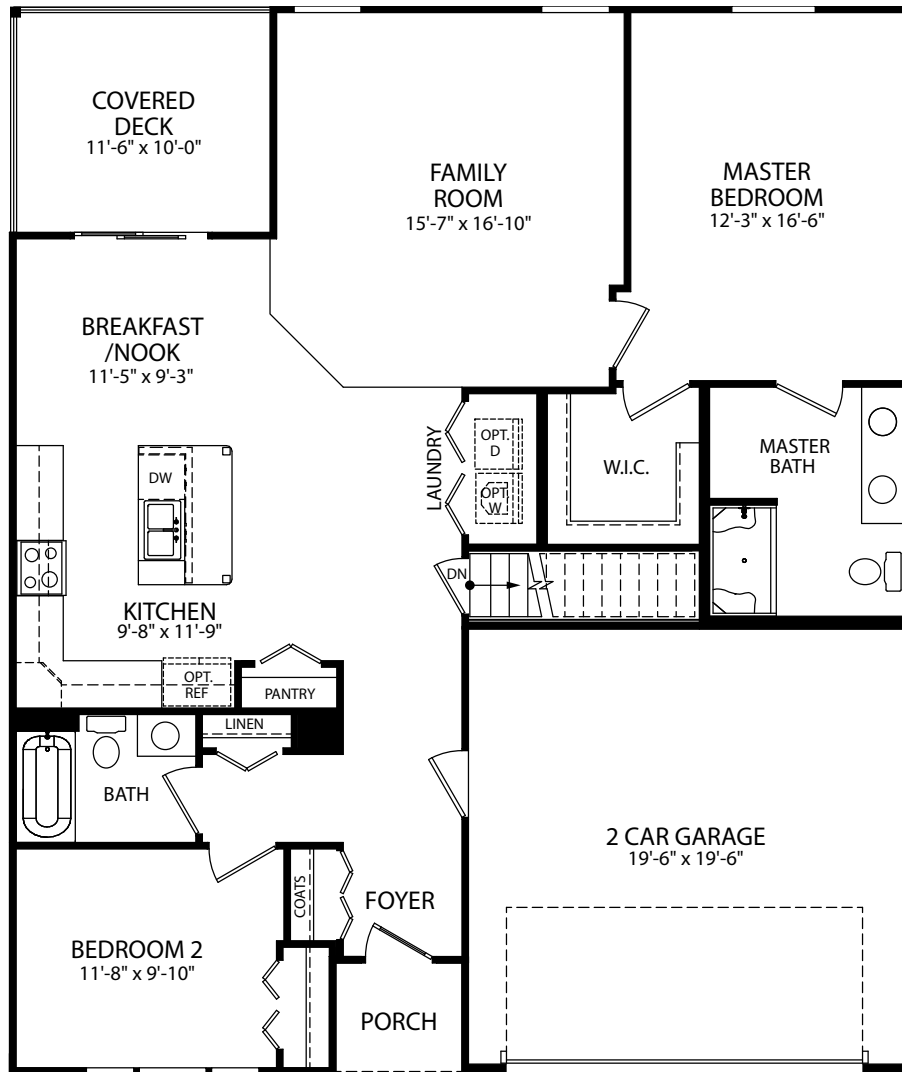

*Optional Carolina Partial Stone*

*Optional Carolina Partial Brick*

*Optional Brick*

*Optional Stone*

*Optional Vinyl*

- 2-3 Bedrooms
- 2-3 Bathrooms
- 2 Car Garage
- 1,498-2,418 Finished Sq. Ft.

UNFINISHED LOWER LEVEL

FINISHED LOWER LEVEL

OPT. LOWER LEVEL SLIDING GLASS DOOR

OPT. CHEF'S KITCHEN

OPT. FIREPLACE

OPT. LOWER LEVEL BATH

OPT. LOWER LEVEL SOCIAL CENTER

OPT. LOWER LEVEL PATIO SWING DOOR

OPT. LOWER LEVEL BASE SERVICE DOOR

OPT. LOWER LEVEL BEDROOM

OPT. CHEF'S KITCHEN