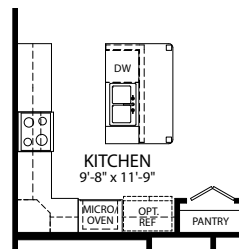

*Optional Carolina Partial Stone*

*Optional Carolina Partial Brick*

*Optional Brick*

*Optional Stone*

*Optional Vinyl*

- 2-3 Bedrooms
- 2-3 Bathrooms
- 2 Car Garage
- 1,498-2,418 Finished Sq. Ft.

UNFINISHED LOWER LEVEL

FINISHED LOWER LEVEL

OPT. LOWER LEVEL SLIDING GLASS DOOR

OPT. CHEF'S KITCHEN

OPT. FIREPLACE

OPT. LOWER LEVEL BATH

OPT. LOWER LEVEL SOCIAL CENTER

OPT. LOWER LEVEL PATIO SWING DOOR

OPT. LOWER LEVEL BASE SERVICE DOOR

OPT. LOWER LEVEL BEDROOM

OPT. CHEF'S KITCHEN