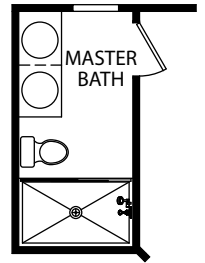

SECOND FLOOR

- 3-4 Bedrooms
- 2.5-4 Bathrooms
- 2 Car Garage
- 1,478 Finished Sq. Ft.

FINISHED LOWER LEVEL - FRONT ENTRY GARAGE

OPT. FINISHED BEDROOM W/ BATH

OPT. POWDER BATH

FINISHED LOWER LEVEL - REAR ENTRY GARAGE

OPT. KITCHEN ISLAND

OPT. CHEF'S KITCHEN

OPT. SILVER  
MASTER BATH

FIRST FLOOR - REAR ENTRY GARAGE