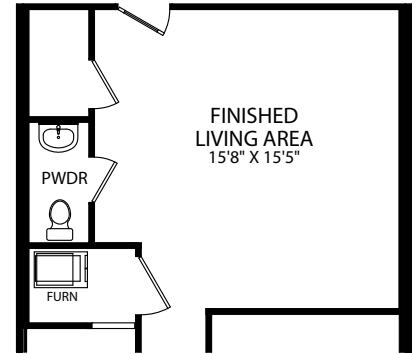

SECOND FLOOR

- 3-4 Bedrooms
- 2.5-4 Bathrooms
- 2 Car Garage
- 1,478 Finished Sq. Ft.

FINISHED LOWER LEVEL - FRONT ENTRY GARAGE

OPT. FINISHED BEDROOM W/ BATH

OPT. POWDER BATH

FINISHED LOWER LEVEL - REAR ENTRY GARAGE

OPT. KITCHEN ISLAND

OPT. CHEF'S KITCHEN

OPT. SILVER  
MASTER BATH

FIRST FLOOR - REAR ENTRY GARAGE