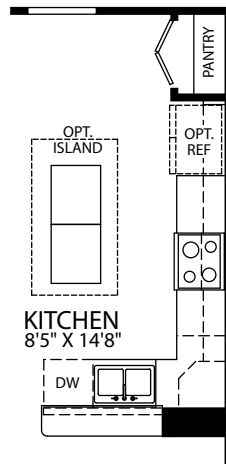

SECOND FLOOR

- 3-4 Bedrooms
- 2.5-4 Bathrooms
- 2 Car Garage
- 1,478 Finished Sq. Ft.

FINISHED LOWER LEVEL - FRONT ENTRY GARAGE

OPT. FINISHED BEDROOM W/ BATH

OPT. POWDER BATH

FINISHED LOWER LEVEL - REAR ENTRY GARAGE

OPT. KITCHEN ISLAND

OPT. CHEF'S KITCHEN

OPT. SILVER  
MASTER BATH

FIRST FLOOR - REAR ENTRY GARAGE