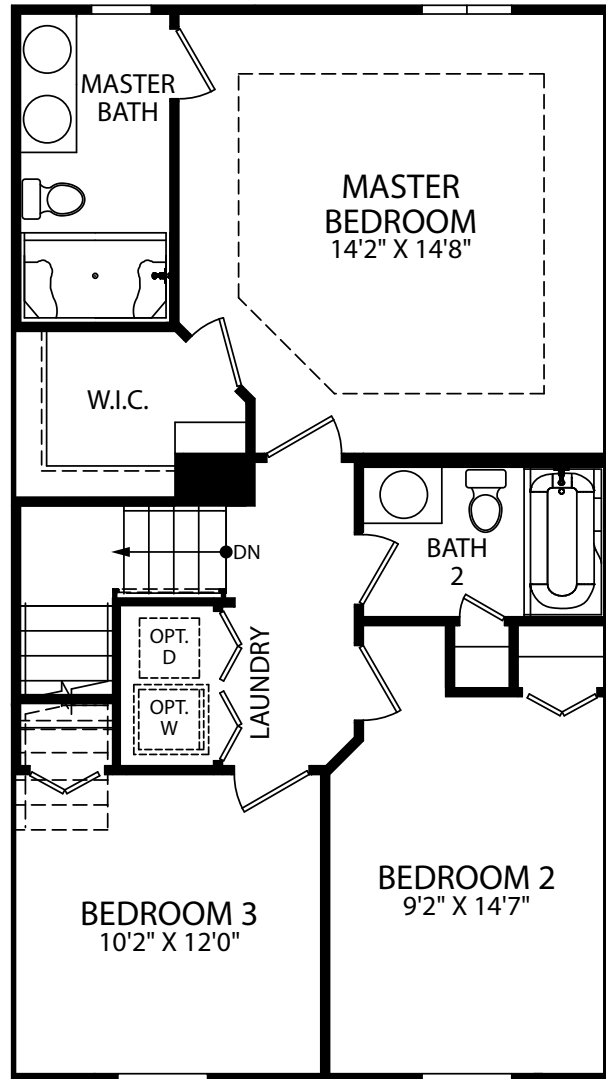

SECOND FLOOR

- 3-4 Bedrooms
- 2.5-4 Bathrooms
- 2 Car Garage
- 1,478 Finished Sq. Ft.

FINISHED LOWER LEVEL - FRONT ENTRY GARAGE

OPT. FINISHED BEDROOM W/ BATH

OPT. POWDER BATH

FINISHED LOWER LEVEL - REAR ENTRY GARAGE

OPT. KITCHEN ISLAND

OPT. CHEF'S KITCHEN

OPT. SILVER  
MASTER BATH

FIRST FLOOR - REAR ENTRY GARAGE