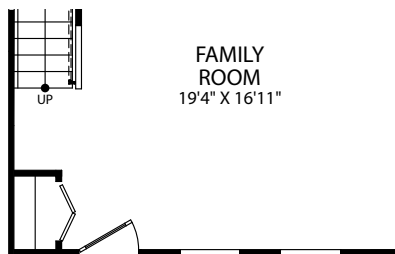

SECOND FLOOR

- 3-4 Bedrooms
- 2.5-4 Bathrooms
- 2 Car Garage
- 1,478 Finished Sq. Ft.

FINISHED LOWER LEVEL - FRONT ENTRY GARAGE

OPT. FINISHED BEDROOM W/ BATH

OPT. POWDER BATH

FINISHED LOWER LEVEL - REAR ENTRY GARAGE

OPT. KITCHEN ISLAND

OPT. CHEF'S KITCHEN

OPT. SILVER  
MASTER BATH

FIRST FLOOR - REAR ENTRY GARAGE