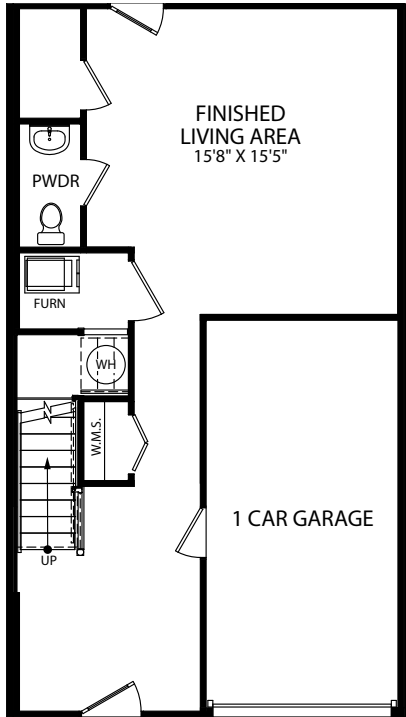

SECOND FLOOR

- 3-4 Bedrooms
- 2.5-4 Bathrooms
- 2 Car Garage
- 1,478 Finished Sq. Ft.

FINISHED LOWER LEVEL - FRONT ENTRY GARAGE

OPT. FINISHED BEDROOM W/ BATH

OPT. POWDER BATH

FINISHED LOWER LEVEL - REAR ENTRY GARAGE

OPT. KITCHEN ISLAND

OPT. CHEF'S KITCHEN

OPT. SILVER  
MASTER BATH

FIRST FLOOR - REAR ENTRY GARAGE