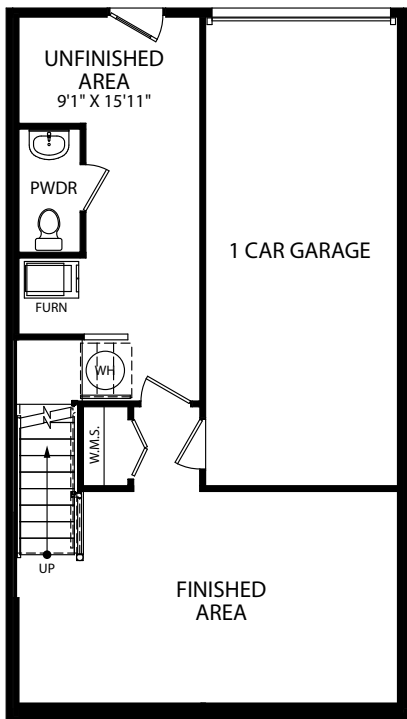

SECOND FLOOR

- 3-4 Bedrooms
- 2.5-4 Bathrooms
- 2 Car Garage
- 1,478 Finished Sq. Ft.

FINISHED LOWER LEVEL - FRONT ENTRY GARAGE

OPT. FINISHED BEDROOM W/ BATH

OPT. POWDER BATH

FINISHED LOWER LEVEL - REAR ENTRY GARAGE

OPT. KITCHEN ISLAND

OPT. CHEF'S KITCHEN

OPT. SILVER  
MASTER BATH

FIRST FLOOR - REAR ENTRY GARAGE