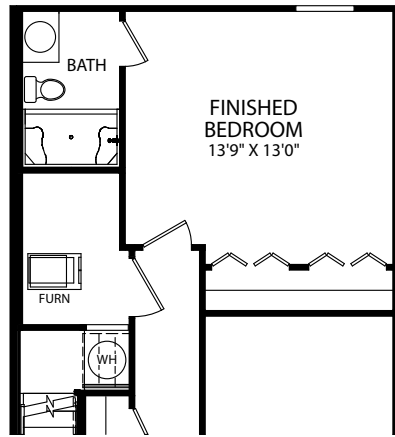

SECOND FLOOR

- 3-4 Bedrooms
- 2.5-4 Bathrooms
- 2 Car Garage
- 1,478 Finished Sq. Ft.

FINISHED LOWER LEVEL - FRONT ENTRY GARAGE

OPT. FINISHED BEDROOM W/ BATH

OPT. POWDER BATH

FINISHED LOWER LEVEL - REAR ENTRY GARAGE

OPT. KITCHEN ISLAND

OPT. CHEF'S KITCHEN

OPT. SILVER  
MASTER BATH

FIRST FLOOR - REAR ENTRY GARAGE