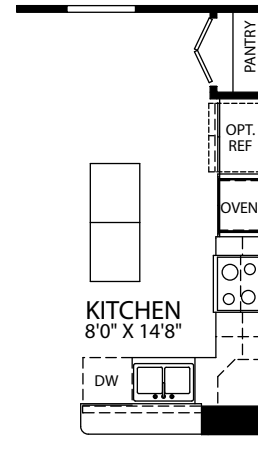

SECOND FLOOR

- 3-4 Bedrooms
- 2.5-4 Bathrooms
- 2 Car Garage
- 1,478 Finished Sq. Ft.

FINISHED LOWER LEVEL - FRONT ENTRY GARAGE

OPT. FINISHED BEDROOM W/ BATH

OPT. POWDER BATH

FINISHED LOWER LEVEL - REAR ENTRY GARAGE

OPT. KITCHEN ISLAND

OPT. CHEF'S KITCHEN

OPT. SILVER  
MASTER BATH

FIRST FLOOR - REAR ENTRY GARAGE