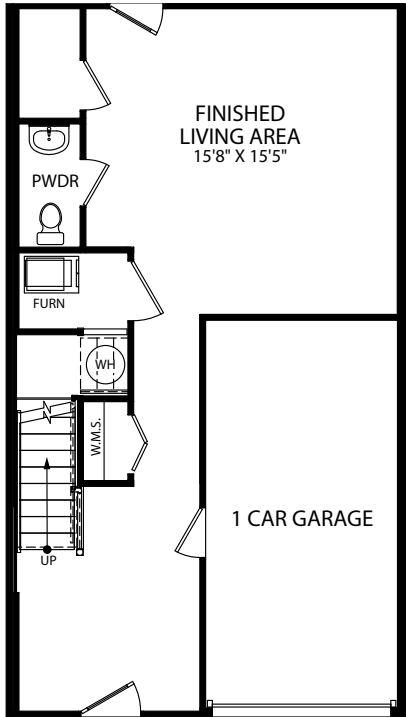

SECOND FLOOR

- 3-4 Bedrooms
- 2 Car Garage
- 2.5-4 Bathrooms
- 1,478 Finished Sq. Ft.

FINISHED LOWER LEVEL - FRONT ENTRY GARAGE

OPT. FINISHED BEDROOM W/ BATH

OPT. POWDER BATH

FINISHED LOWER LEVEL - REAR ENTRY GARAGE

OPT. KITCHEN ISLAND

OPT. CHEF'S KITCHEN

OPT. SILVER
MASTER BATH

FIRST FLOOR - REAR ENTRY GARAGE