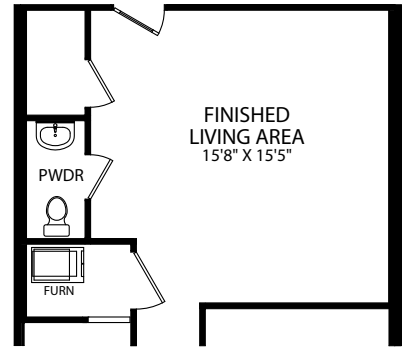

SECOND FLOOR

- 3-4 Bedrooms
- 2 Car Garage
- 2.5-4 Bathrooms
- 1,478 Finished Sq. Ft.

FINISHED LOWER LEVEL - FRONT ENTRY GARAGE

OPT. FINISHED BEDROOM W/ BATH

OPT. POWDER BATH

FINISHED LOWER LEVEL - REAR ENTRY GARAGE

OPT. KITCHEN ISLAND

OPT. CHEF'S KITCHEN

OPT. SILVER
MASTER BATH

FIRST FLOOR - REAR ENTRY GARAGE