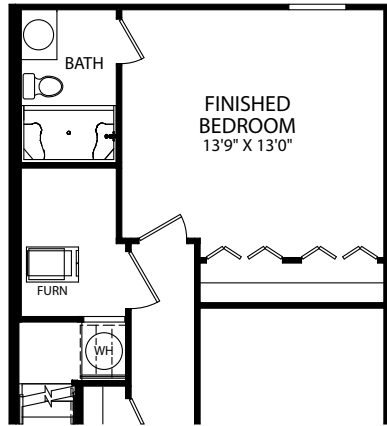

SECOND FLOOR

- 3-4 Bedrooms
- 2 Car Garage
- 2.5-4 Bathrooms
- 1,478 Finished Sq. Ft.

FINISHED LOWER LEVEL - FRONT ENTRY GARAGE

OPT. FINISHED BEDROOM W/ BATH

OPT. POWDER BATH

FINISHED LOWER LEVEL - REAR ENTRY GARAGE

OPT. KITCHEN ISLAND

OPT. CHEF'S KITCHEN

OPT. SILVER
MASTER BATH

FIRST FLOOR - REAR ENTRY GARAGE