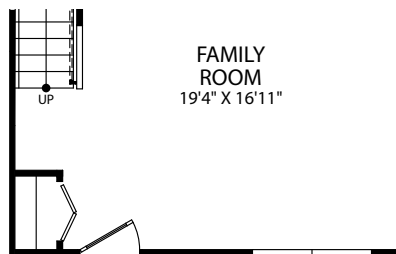

SECOND FLOOR

- 3-4 Bedrooms
- 2 Car Garage
- 2.5-4 Bathrooms
- 1,478 Finished Sq. Ft.

FINISHED LOWER LEVEL - FRONT ENTRY GARAGE

OPT. FINISHED BEDROOM W/ BATH

OPT. POWDER BATH

FINISHED LOWER LEVEL - REAR ENTRY GARAGE

OPT. KITCHEN ISLAND

OPT. CHEF'S KITCHEN

OPT. SILVER
MASTER BATH

FIRST FLOOR - REAR ENTRY GARAGE