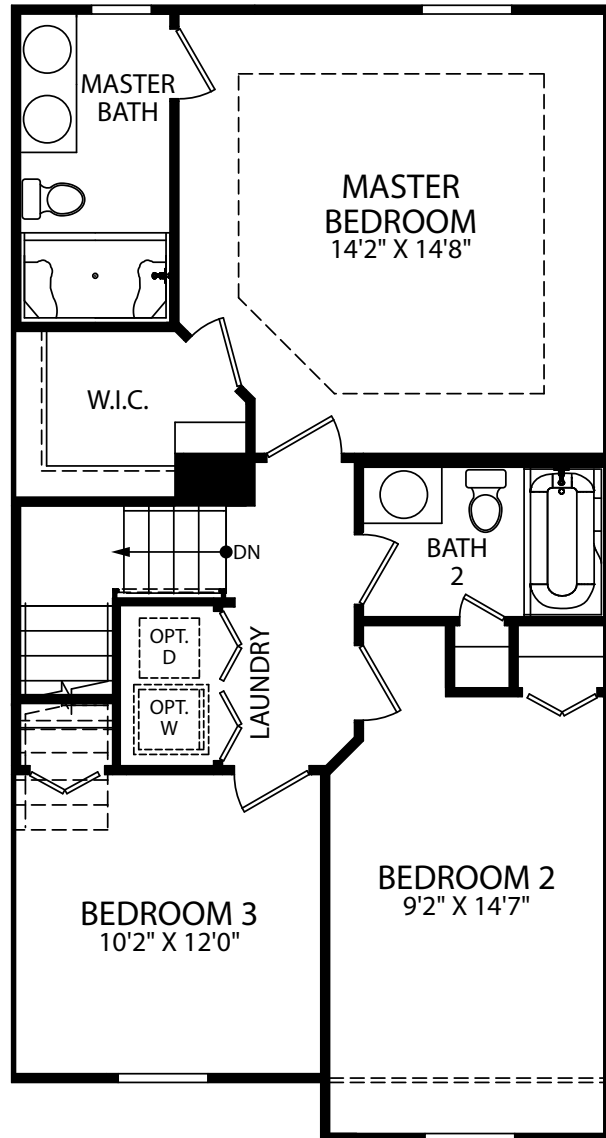

SECOND FLOOR

- 3-4 Bedrooms
- 2 Car Garage
- 2.5-4 Bathrooms
- 1,478 Finished Sq. Ft.

FINISHED LOWER LEVEL - FRONT ENTRY GARAGE

OPT. FINISHED BEDROOM W/ BATH

OPT. POWDER BATH

FINISHED LOWER LEVEL - REAR ENTRY GARAGE

OPT. KITCHEN ISLAND

OPT. CHEF'S KITCHEN

OPT. SILVER
MASTER BATH

FIRST FLOOR - REAR ENTRY GARAGE