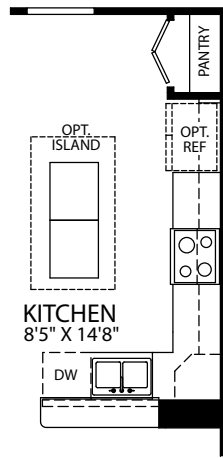

SECOND FLOOR

- 3-4 Bedrooms
- 2 Car Garage
- 2.5-4 Bathrooms
- 1,478 Finished Sq. Ft.

FINISHED LOWER LEVEL - FRONT ENTRY GARAGE

OPT. FINISHED BEDROOM W/ BATH

OPT. POWDER BATH

FINISHED LOWER LEVEL - REAR ENTRY GARAGE

OPT. KITCHEN ISLAND

OPT. CHEF'S KITCHEN

OPT. SILVER
MASTER BATH

FIRST FLOOR - REAR ENTRY GARAGE