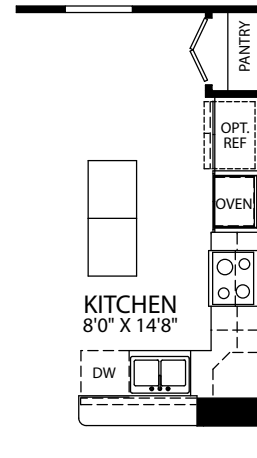

SECOND FLOOR

- 3-4 Bedrooms
- 2 Car Garage
- 2.5-4 Bathrooms
- 1,478 Finished Sq. Ft.

FINISHED LOWER LEVEL - FRONT ENTRY GARAGE

OPT. FINISHED BEDROOM W/ BATH

OPT. POWDER BATH

FINISHED LOWER LEVEL - REAR ENTRY GARAGE

OPT. KITCHEN ISLAND

OPT. CHEF'S KITCHEN

OPT. SILVER
MASTER BATH

FIRST FLOOR - REAR ENTRY GARAGE