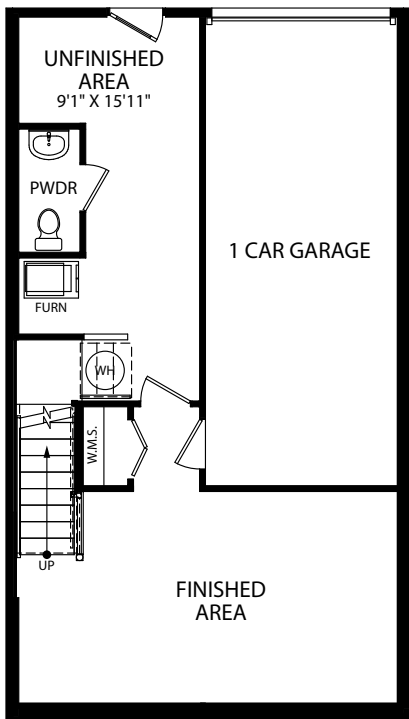

SECOND FLOOR

- 3-4 Bedrooms
- 2 Car Garage
- 2.5-4 Bathrooms
- 1,478 Finished Sq. Ft.

FINISHED LOWER LEVEL - FRONT ENTRY GARAGE

OPT. FINISHED BEDROOM W/ BATH

OPT. POWDER BATH

FINISHED LOWER LEVEL - REAR ENTRY GARAGE

OPT. KITCHEN ISLAND

OPT. CHEF'S KITCHEN

OPT. SILVER
MASTER BATH

FIRST FLOOR - REAR ENTRY GARAGE