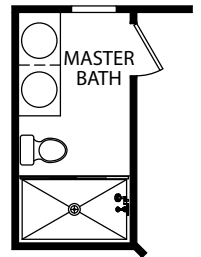

SECOND FLOOR

- 3-4 Bedrooms
- 2 Car Garage
- 2.5-4 Bathrooms
- 1,478 Finished Sq. Ft.

FINISHED LOWER LEVEL - FRONT ENTRY GARAGE

OPT. FINISHED BEDROOM W/ BATH

OPT. POWDER BATH

FINISHED LOWER LEVEL - REAR ENTRY GARAGE

OPT. KITCHEN ISLAND

OPT. CHEF'S KITCHEN

OPT. SILVER
MASTER BATH

FIRST FLOOR - REAR ENTRY GARAGE