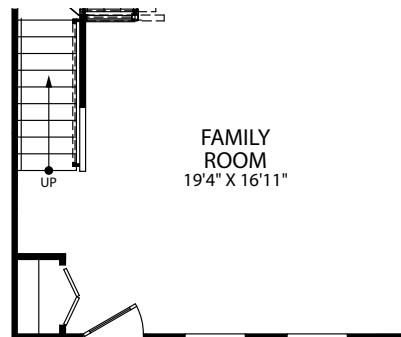

SECOND FLOOR

- 3-4 Bedrooms
- 2 Car Garage
- 2.5-4 Bathrooms
- 1,478 Finished Sq. Ft.

FINISHED LOWER LEVEL - FRONT ENTRY GARAGE

OPT. FINISHED BEDROOM W/ BATH

OPT. POWDER BATH

FINISHED LOWER LEVEL - REAR ENTRY GARAGE

OPT. KITCHEN ISLAND

OPT. CHEF'S KITCHEN

OPT. SILVER MASTER BATH

FIRST FLOOR - REAR ENTRY GARAGE