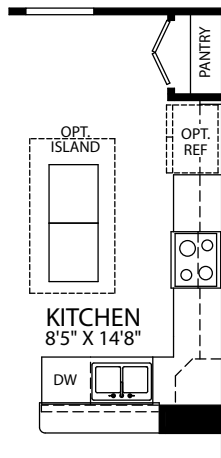

SECOND FLOOR

- 3-4 Bedrooms
- 2 Car Garage
- 2.5-4 Bathrooms
- 1,478 Finished Sq. Ft.

FINISHED LOWER LEVEL - FRONT ENTRY GARAGE

OPT. FINISHED BEDROOM W/ BATH

OPT. POWDER BATH

FINISHED LOWER LEVEL - REAR ENTRY GARAGE

OPT. KITCHEN ISLAND

OPT. CHEF'S KITCHEN

OPT. SILVER MASTER BATH

FIRST FLOOR - REAR ENTRY GARAGE