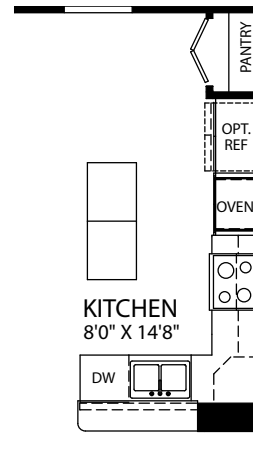

SECOND FLOOR

- 3-4 Bedrooms
- 2 Car Garage
- 2.5-4 Bathrooms
- 1,478 Finished Sq. Ft.

FINISHED LOWER LEVEL - FRONT ENTRY GARAGE

OPT. FINISHED BEDROOM W/ BATH

OPT. POWDER BATH

FINISHED LOWER LEVEL - REAR ENTRY GARAGE

OPT. KITCHEN ISLAND

OPT. CHEF'S KITCHEN

OPT. SILVER MASTER BATH

FIRST FLOOR - REAR ENTRY GARAGE