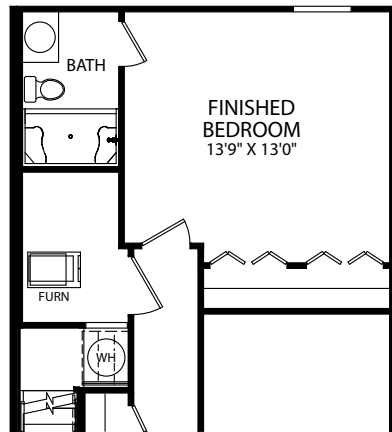

SECOND FLOOR

- 3-4 Bedrooms
- 2 Car Garage
- 2.5-4 Bathrooms
- 1,478 Finished Sq. Ft.

FINISHED LOWER LEVEL - FRONT ENTRY GARAGE

OPT. FINISHED BEDROOM W/ BATH

OPT. POWDER BATH

FINISHED LOWER LEVEL - REAR ENTRY GARAGE

OPT. KITCHEN ISLAND

OPT. CHEF'S KITCHEN

OPT. SILVER MASTER BATH

FIRST FLOOR - REAR ENTRY GARAGE