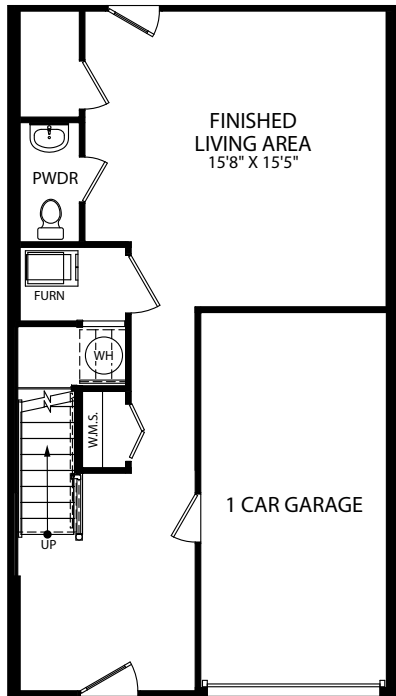

SECOND FLOOR

- 3-4 Bedrooms
- 2 Car Garage
- 2.5-4 Bathrooms
- 1,478 Finished Sq. Ft.

FINISHED LOWER LEVEL - FRONT ENTRY GARAGE

OPT. FINISHED BEDROOM W/ BATH

OPT. POWDER BATH

FINISHED LOWER LEVEL - REAR ENTRY GARAGE

OPT. KITCHEN ISLAND

OPT. CHEF'S KITCHEN

OPT. SILVER MASTER BATH

FIRST FLOOR - REAR ENTRY GARAGE