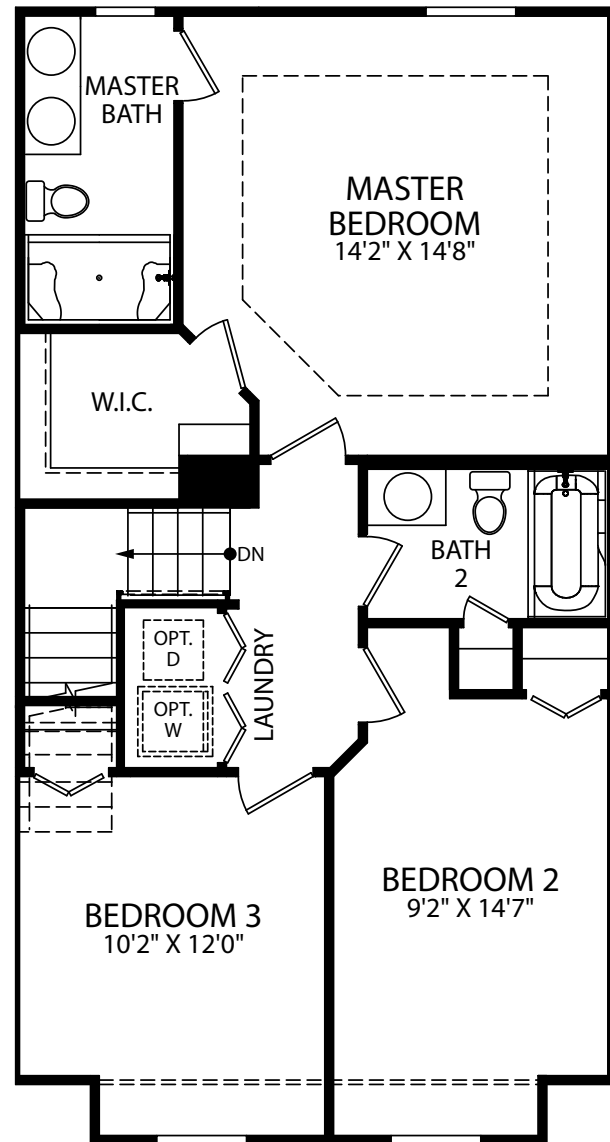

SECOND FLOOR

- 3-4 Bedrooms
- 2 Car Garage
- 2.5-4 Bathrooms
- 1,478 Finished Sq. Ft.

FINISHED LOWER LEVEL - FRONT ENTRY GARAGE

OPT. FINISHED BEDROOM W/ BATH

OPT. POWDER BATH

FINISHED LOWER LEVEL - REAR ENTRY GARAGE

OPT. KITCHEN ISLAND

OPT. CHEF'S KITCHEN

OPT. SILVER MASTER BATH

FIRST FLOOR - REAR ENTRY GARAGE