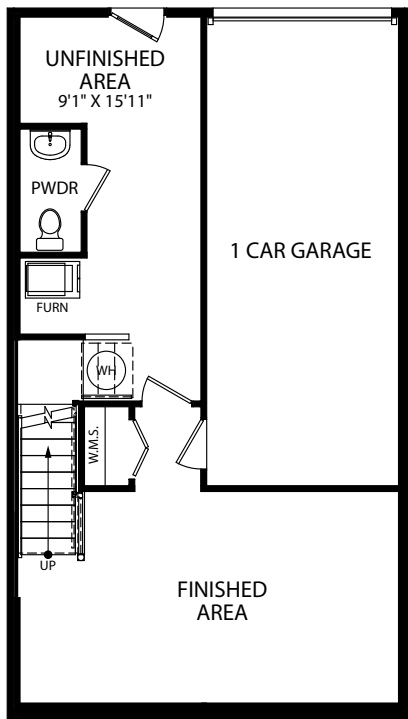

SECOND FLOOR

- 3-4 Bedrooms
- 2 Car Garage
- 2.5-4 Bathrooms
- 1,478 Finished Sq. Ft.

FINISHED LOWER LEVEL - FRONT ENTRY GARAGE

OPT. FINISHED BEDROOM W/ BATH

OPT. POWDER BATH

FINISHED LOWER LEVEL - REAR ENTRY GARAGE

OPT. KITCHEN ISLAND

OPT. CHEF'S KITCHEN

OPT. SILVER MASTER BATH

FIRST FLOOR - REAR ENTRY GARAGE