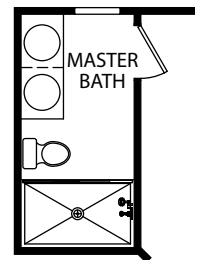

SECOND FLOOR

- 3-4 Bedrooms
- 2 Car Garage
- 2.5-4 Bathrooms
- 1,478 Finished Sq. Ft.

FINISHED LOWER LEVEL - FRONT ENTRY GARAGE

OPT. FINISHED BEDROOM W/ BATH

OPT. POWDER BATH

FINISHED LOWER LEVEL - REAR ENTRY GARAGE

OPT. KITCHEN ISLAND

OPT. CHEF'S KITCHEN

OPT. SILVER MASTER BATH

FIRST FLOOR - REAR ENTRY GARAGE