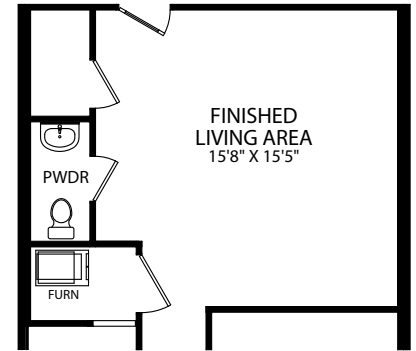

SECOND FLOOR

- 3-4 Bedrooms
- 2 Car Garage
- 2.5-4 Bathrooms
- 1,478 Finished Sq. Ft.

FINISHED LOWER LEVEL - FRONT ENTRY GARAGE

OPT. FINISHED BEDROOM W/ BATH

OPT. POWDER BATH

FINISHED LOWER LEVEL - REAR ENTRY GARAGE

OPT. KITCHEN ISLAND

OPT. CHEF'S KITCHEN

OPT. SILVER MASTER BATH

FIRST FLOOR - REAR ENTRY GARAGE