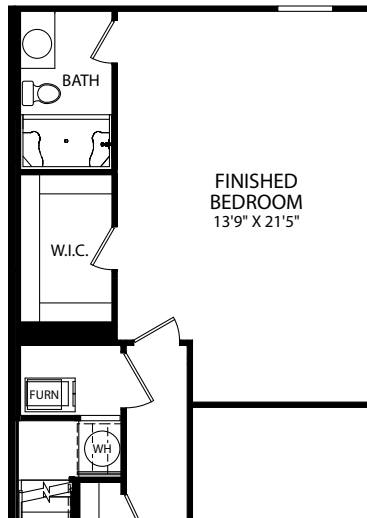

SECOND FLOOR

- 3-4 Bedrooms
- 2.5-4 Bathrooms
- 2 Car Garage
- 1,724 Finished Sq. Ft.

FINISHED LOWER LEVEL - FRONT ENTRY GARAGE

FIRST FLOOR - REAR ENTRY GARAGE

OPT. FINISHED BEDROOM W/ BATH

OPT. POWDER BATH

FINISHED LOWER LEVEL - REAR ENTRY GARAGE

OPT. CHEF'S KITCHEN

OPT. SILVER
MASTER BATH