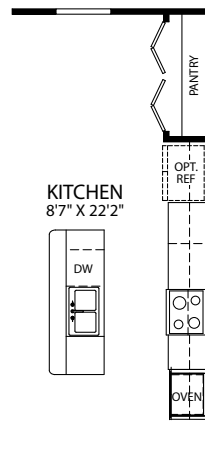

SECOND FLOOR

- 3-4 Bedrooms
- 2.5-4 Bathrooms
- 2 Car Garage
- 1,724 Finished Sq. Ft.

FINISHED LOWER LEVEL - FRONT ENTRY GARAGE

FIRST FLOOR - REAR ENTRY GARAGE

OPT. FINISHED BEDROOM W/ BATH

OPT. POWDER BATH

FINISHED LOWER LEVEL - REAR ENTRY GARAGE

OPT. CHEF'S KITCHEN

OPT. SILVER
MASTER BATH