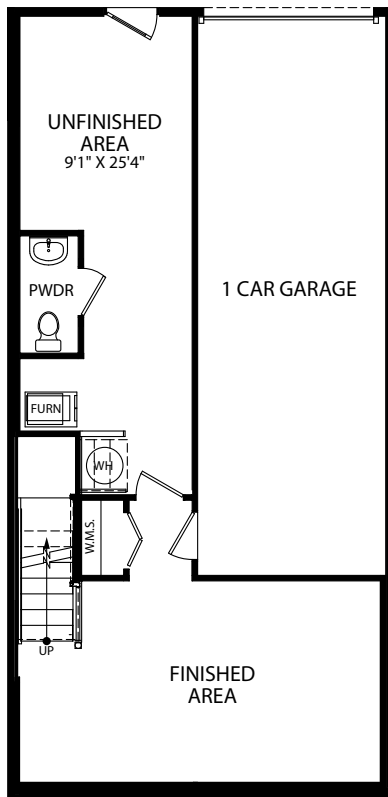

SECOND FLOOR

- 3-4 Bedrooms
- 2.5-4 Bathrooms
- 2 Car Garage
- 1,724 Finished Sq. Ft.

FINISHED LOWER LEVEL - FRONT ENTRY GARAGE

FIRST FLOOR - REAR ENTRY GARAGE

OPT. FINISHED BEDROOM W/ BATH

OPT. POWDER BATH

FINISHED LOWER LEVEL - REAR ENTRY GARAGE

OPT. CHEF'S KITCHEN

OPT. SILVER
MASTER BATH