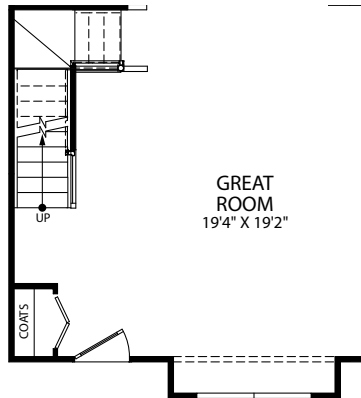

SECOND FLOOR

- 3-4 Bedrooms
- 2.5-4 Bathrooms
- 2 Car Garage
- 1,724 Finished Sq. Ft.

FINISHED LOWER LEVEL - FRONT ENTRY GARAGE

FIRST FLOOR - REAR ENTRY GARAGE

OPT. FINISHED BEDROOM W/ BATH

OPT. POWDER BATH

FINISHED LOWER LEVEL - REAR ENTRY GARAGE

OPT. CHEF'S KITCHEN

OPT. SILVER
MASTER BATH