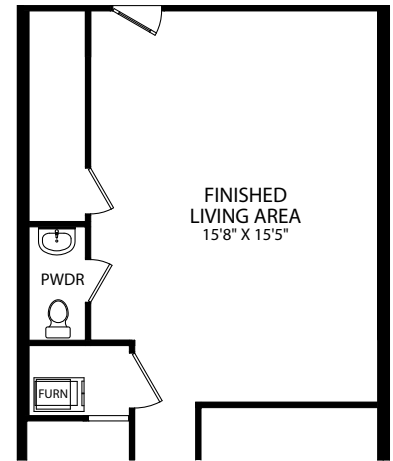

SECOND FLOOR

- 3-4 Bedrooms
- 2.5-4 Bathrooms
- 2 Car Garage
- 1,724 Finished Sq. Ft.

FINISHED LOWER LEVEL - FRONT ENTRY GARAGE

FIRST FLOOR - REAR ENTRY GARAGE

OPT. FINISHED BEDROOM W/ BATH

OPT. POWDER BATH

FINISHED LOWER LEVEL - REAR ENTRY GARAGE

OPT. CHEF'S KITCHEN

OPT. SILVER
MASTER BATH