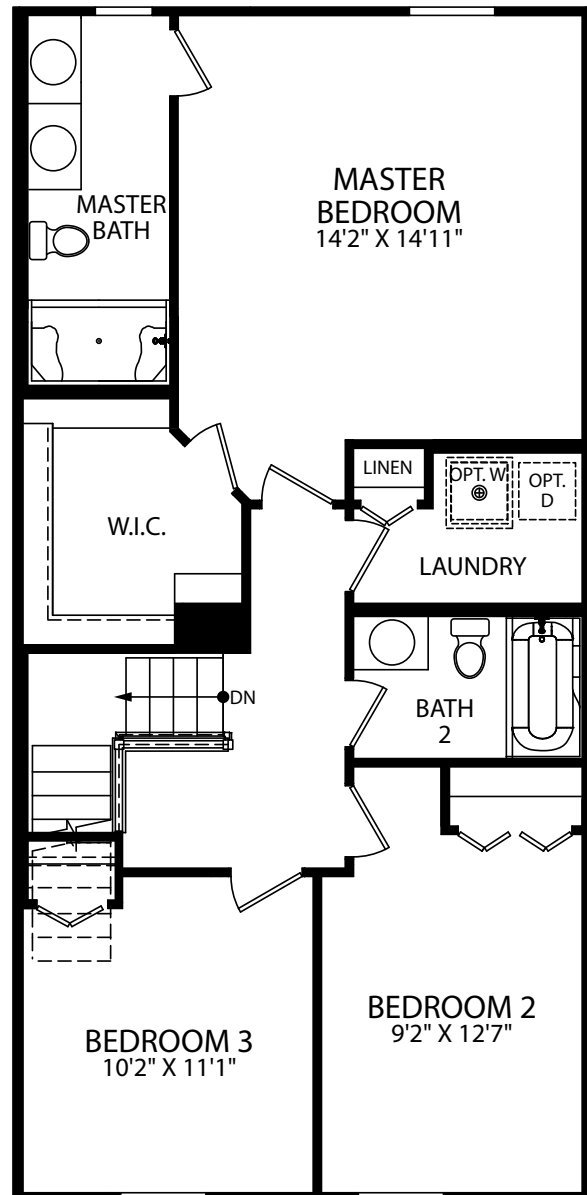

SECOND FLOOR

- 3-4 Bedrooms
- 2.5-4 Bathrooms
- 2 Car Garage
- 1,724 Finished Sq. Ft.

FINISHED LOWER LEVEL - FRONT ENTRY GARAGE

FIRST FLOOR - REAR ENTRY GARAGE

OPT. FINISHED BEDROOM W/ BATH

OPT. POWDER BATH

FINISHED LOWER LEVEL - REAR ENTRY GARAGE

OPT. CHEF'S KITCHEN

OPT. SILVER
MASTER BATH