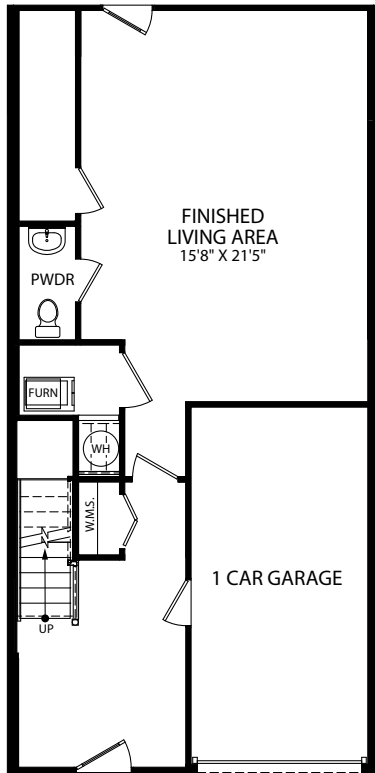

SECOND FLOOR

- 3-4 Bedrooms
- 2.5-4 Bathrooms
- 2 Car Garage
- 1,724 Finished Sq. Ft.

FINISHED LOWER LEVEL - FRONT ENTRY GARAGE

FIRST FLOOR - REAR ENTRY GARAGE

OPT. FINISHED BEDROOM W/ BATH

OPT. POWDER BATH

FINISHED LOWER LEVEL - REAR ENTRY GARAGE

OPT. CHEF'S KITCHEN

OPT. SILVER
MASTER BATH