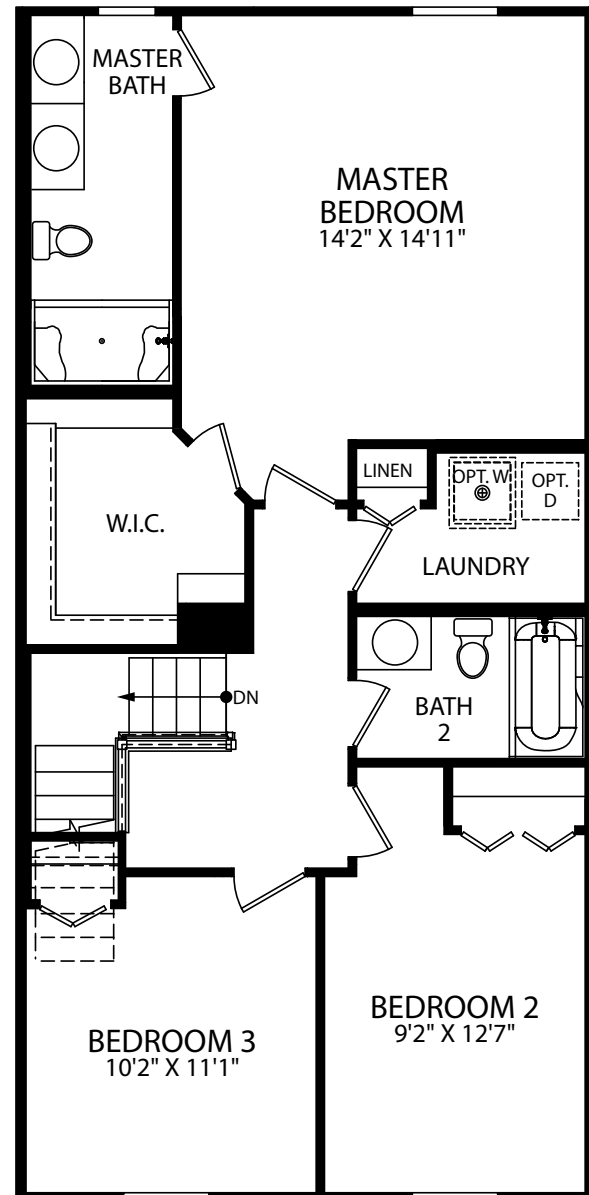

SECOND FLOOR

- 3-4 Bedrooms
- 2.5-4 Bathrooms
- 2 Car Garage
- 1,724 Finished Sq. Ft.

FINISHED LOWER LEVEL - FRONT ENTRY GARAGE

FINISHED LOWER LEVEL - REAR ENTRY GARAGE

FIRST FLOOR - REAR ENTRY GARAGE

OPT. FINISHED BEDROOM W/ BATH

OPT. POWDER BATH

OPT. CHEF'S KITCHEN

OPT. SILVER  
MASTER BATH