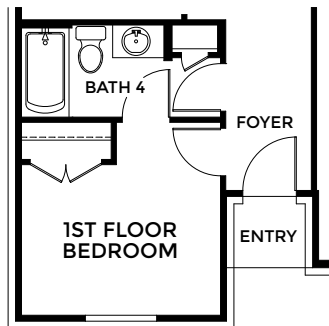

SECOND FLOOR

- 4 Bedrooms
- 2 Car Garage
- 2.5 Bathrooms
- 2,284 Finished Sq. Ft.

OPTIONAL
DEN

OPTIONAL
3 CAR GARAGE

OPTIONAL
1ST FLOOR BEDROOM
W/BATH

OPTIONAL
BEDROOM 3
W/BATH

OPTIONAL
10X12 PATIO

OPTIONAL
LANAI