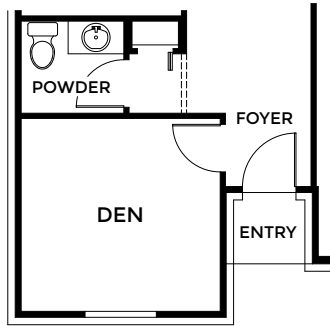

MARONDA
Homes

SYCAMORE

Elevation P

Essential Series

MARONDA
Homes

SYCAMORE

Elevation P

Essential Series

SECOND FLOOR

- 4 Bedrooms
- 2 Car Garage
- 2.5 Bathrooms
- 2,284 Finished Sq. Ft.

OPTIONAL
DEN

OPTIONAL
3 CAR GARAGE

OPTIONAL
1ST FLOOR BEDROOM
W/BATH

OPTIONAL
BEDROOM 3
W/BATH

OPTIONAL
10X12 PATIO

OPTIONAL
LANAI