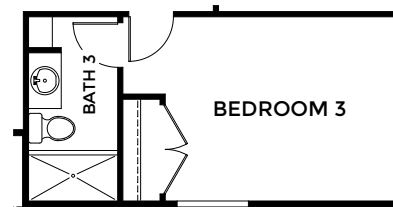

SECOND FLOOR

- 4 Bedrooms
- 2 Car Garage
- 2.5 Bathrooms
- 2,284 Finished Sq. Ft.

OPTIONAL
DEN

OPTIONAL
3 CAR GARAGE

OPTIONAL
1ST FLOOR BEDROOM
W/BATH

OPTIONAL
BEDROOM 3
W/BATH

OPTIONAL
10X12 PATIO

OPTIONAL
LANAI