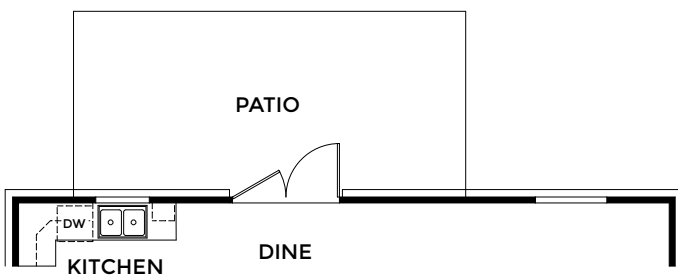

SECOND FLOOR

- 4 Bedrooms
- 2 Car Garage
- 2.5 Bathrooms
- 2,284 Finished Sq. Ft.

OPTIONAL
DEN

OPTIONAL
3 CAR GARAGE

OPTIONAL
1ST FLOOR BEDROOM
W/BATH

OPTIONAL
BEDROOM 3
W/BATH

OPTIONAL
10X12 PATIO

OPTIONAL
LANAI