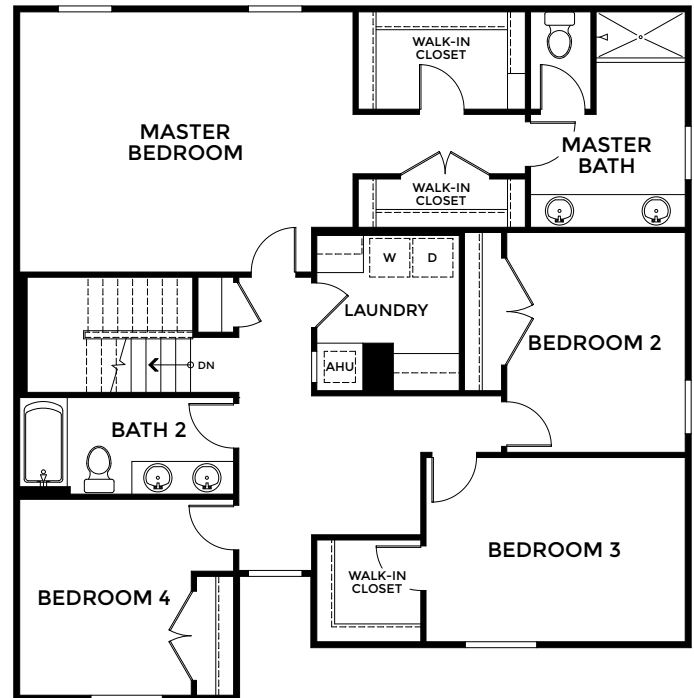

MARONDA
Homes

SYCAMORE

Elevation P

Essential Series

MARONDA
Homes

SYCAMORE

Elevation P

Essential Series

SECOND FLOOR

- 4 Bedrooms
- 2 Car Garage
- 2.5 Bathrooms
- 2,284 Finished Sq. Ft.

OPTIONAL
DEN

OPTIONAL
3 CAR GARAGE

OPTIONAL
1ST FLOOR BEDROOM
W/BATH

OPTIONAL
BEDROOM 3
W/BATH

OPTIONAL
10X12 PATIO

OPTIONAL
LANAI