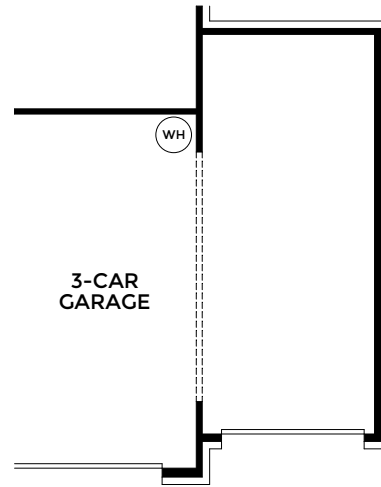

SECOND FLOOR

- 4 Bedrooms
- 2 Car Garage
- 2.5 Bathrooms
- 2,284 Finished Sq. Ft.

OPTIONAL
DEN

OPTIONAL
3 CAR GARAGE

OPTIONAL
1ST FLOOR BEDROOM
W/BATH

OPTIONAL
BEDROOM 3
W/BATH

OPTIONAL
10X12 PATIO

OPTIONAL
LANAI