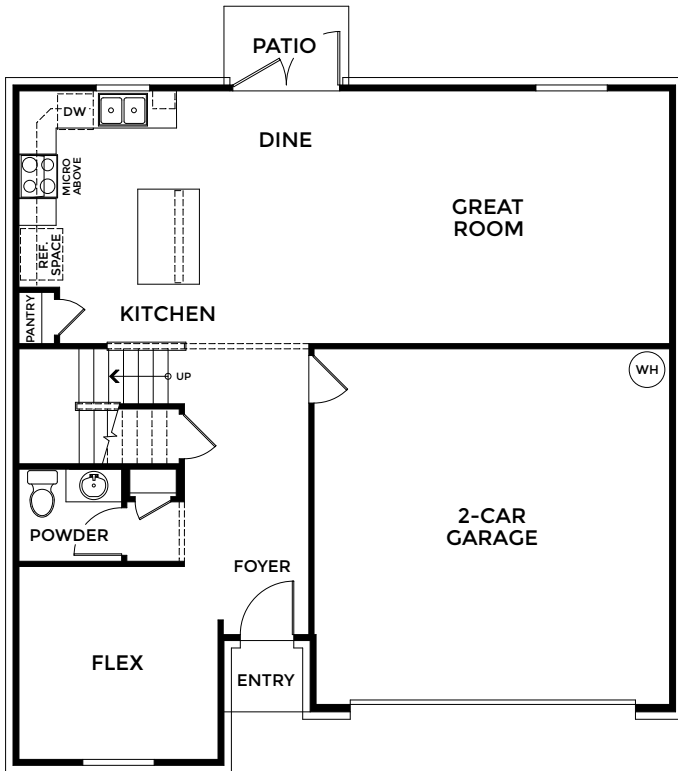

MARONDA
Homes

SYCAMORE

Elevation P

Essential Series

MARONDA
Homes

SYCAMORE

Elevation P

Essential Series

SECOND FLOOR

- 4 Bedrooms
- 2 Car Garage
- 2.5 Bathrooms
- 2,284 Finished Sq. Ft.

OPTIONAL
DEN

OPTIONAL
3 CAR GARAGE

OPTIONAL
1ST FLOOR BEDROOM
W/BATH

OPTIONAL
BEDROOM 3
W/BATH

OPTIONAL
10X12 PATIO

OPTIONAL
LANAI