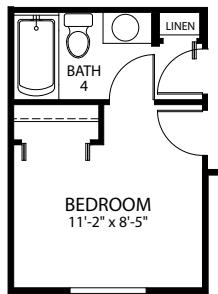

MARONDA  
*Homes*

SYCAMORE

Elevation P

Essential Series

SECOND FLOOR

- 4 Bedrooms
- 2 Car Garage
- 2.5 Bathrooms
- 2,284 Finished Sq. Ft.

OPT. 10'x22' PATIO

OPT. LANAI

OPT. BEDROOM 3 W/ BATH

OPT. DEN

OPT. 1ST FLOOR BEDROOM W/ BATH

OPT. 3 CAR GARAGE