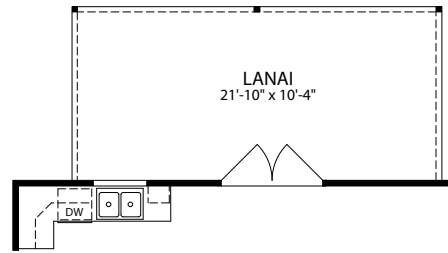

MARONDA  
*Homes*

SYCAMORE

Elevation P

Essential Series

SECOND FLOOR

- 4 Bedrooms
- 2 Car Garage
- 2.5 Bathrooms
- 2,284 Finished Sq. Ft.

OPT. 10'x22' PATIO

OPT. LANAI

OPT. BEDROOM 3 W/ BATH

OPT. DEN

OPT. 1ST FLOOR BEDROOM W/ BATH

OPT. 3 CAR GARAGE