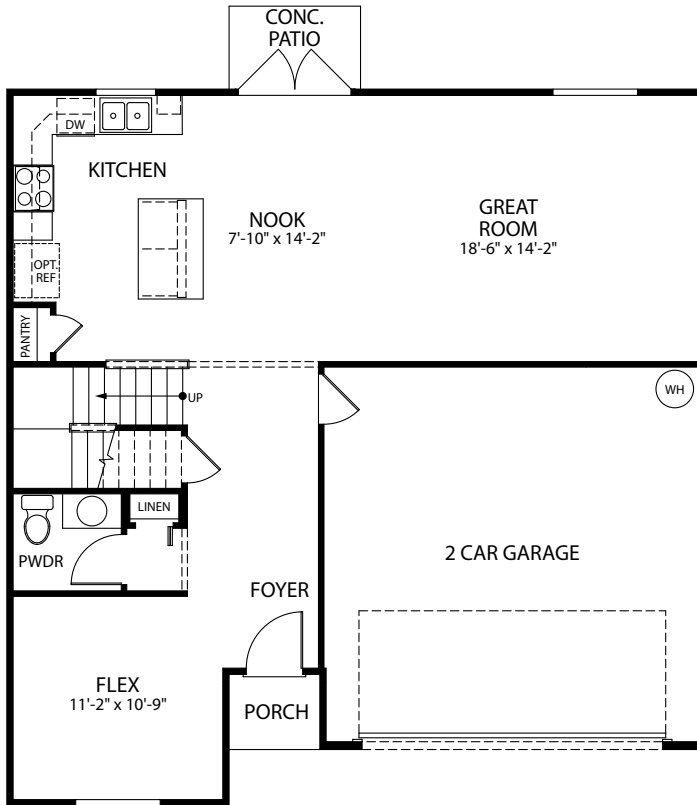

MARONDA  
*Homes*

SYCAMORE

Elevation P

Essential Series

SECOND FLOOR

- 4 Bedrooms
- 2 Car Garage
- 2.5 Bathrooms
- 2,284 Finished Sq. Ft.

OPT. 10'x22' PATIO

OPT. LANAI

OPT. BEDROOM 3 W/ BATH

OPT. DEN

OPT. 1ST FLOOR BEDROOM W/ BATH

OPT. 3 CAR GARAGE