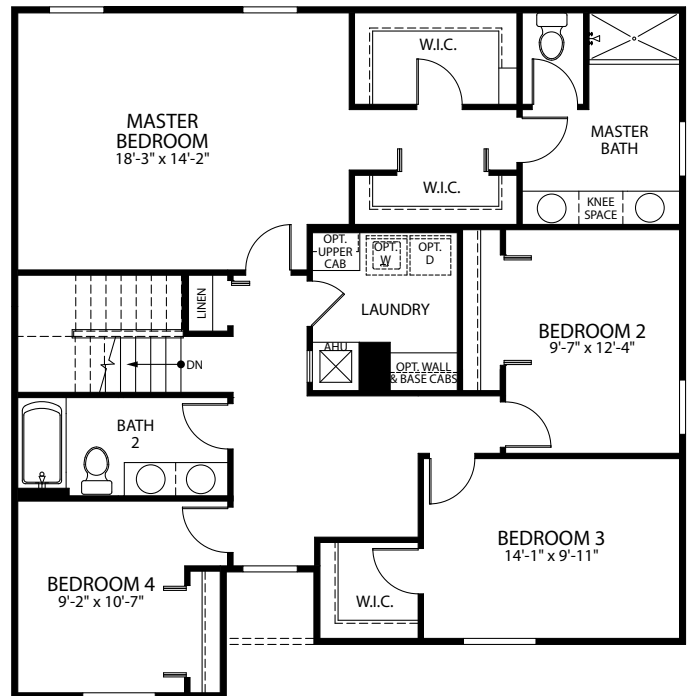

MARONDA  
*Homes*

SYCAMORE

Elevation P

Essential Series

SECOND FLOOR

- 4 Bedrooms
- 2 Car Garage
- 2.5 Bathrooms
- 2,284 Finished Sq. Ft.

OPT. 10'x22' PATIO

OPT. LANAI

OPT. BEDROOM 3 W/ BATH

OPT. DEN

OPT. 1ST FLOOR BEDROOM W/ BATH

OPT. 3 CAR GARAGE