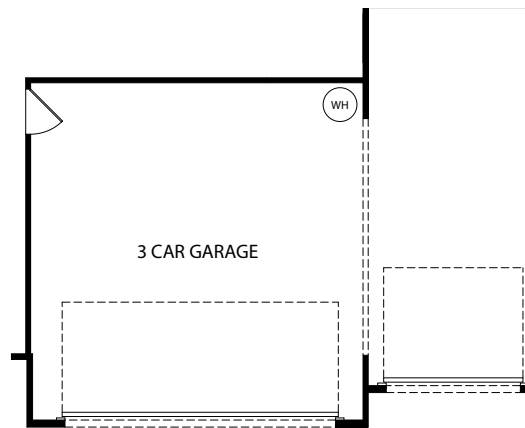

MARONDA  
*Homes*

SYCAMORE

Elevation P

Essential Series

SECOND FLOOR

- 4 Bedrooms
- 2 Car Garage
- 2.5 Bathrooms
- 2,284 Finished Sq. Ft.

OPT. 10'x22' PATIO

OPT. LANAI

OPT. BEDROOM 3 W/ BATH

OPT. DEN

OPT. 1ST FLOOR BEDROOM W/ BATH

OPT. 3 CAR GARAGE