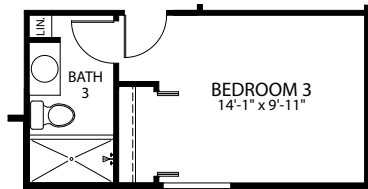

MARONDA  
*Homes*

SYCAMORE

Elevation P

Essential Series

SECOND FLOOR

- 4 Bedrooms
- 2 Car Garage
- 2.5 Bathrooms
- 2,284 Finished Sq. Ft.

OPT. 10'x22' PATIO

OPT. LANAI

OPT. BEDROOM 3 W/ BATH

OPT. DEN

OPT. 1ST FLOOR BEDROOM W/ BATH

OPT. 3 CAR GARAGE