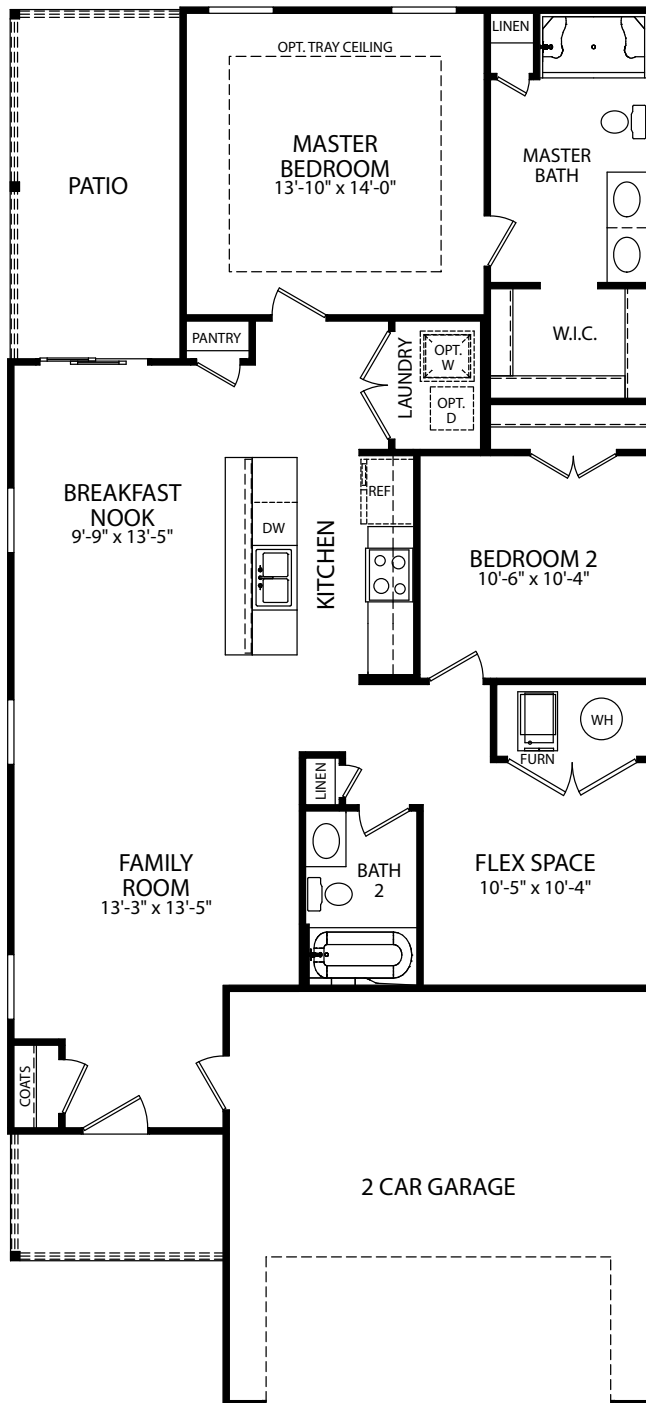

*Optional Partial Brick Front*

*Optional Partial Stone Front*

*Optional Siding Front*

OPT. SILVER MASTER BATH

OPT. FLEX DOOR

OPT. W.I.C. DOOR

- 2 Bedrooms
- 2 Bathrooms
- 2 Car Garage
- 1,313 Finished Sq. Ft.