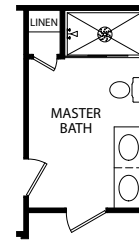

*Optional Partial Brick Front*

*Optional Partial Stone Front*

*Optional Siding Front*

OPT. SILVER MASTER BATH

OPT. FLEX DOOR

OPT. W.I.C. DOOR

- 2 Bedrooms
- 2 Bathrooms
- 2 Car Garage
- 1,313 Finished Sq. Ft.