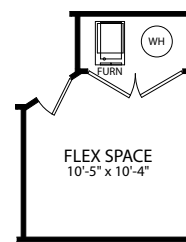

OPT. SILVER MASTER BATH

OPT. FLEX DOOR

OPT. W.I.C. DOOR

- 2 Bedrooms
- 2 Bathrooms
- 2 Car Garage
- 1,313 Finished Sq. Ft.