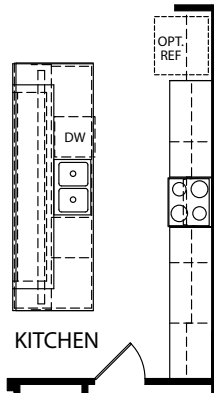

MARONDA  
*Homes*

VENICE  
Elevation P  
Renaissance Series

- 4 Bedrooms
- 3 Bathrooms
- 3 Car Garage
- 2,675 Finished Sq. Ft.

OPT. GOURMET KITCHEN

OPT. RAISED KITCHEN ISLAND

OPT. MASTER BATH  
FREE STANDING TUB

OPT. DEN

OPT. 3 CAR SIDE LOAD GARAGE