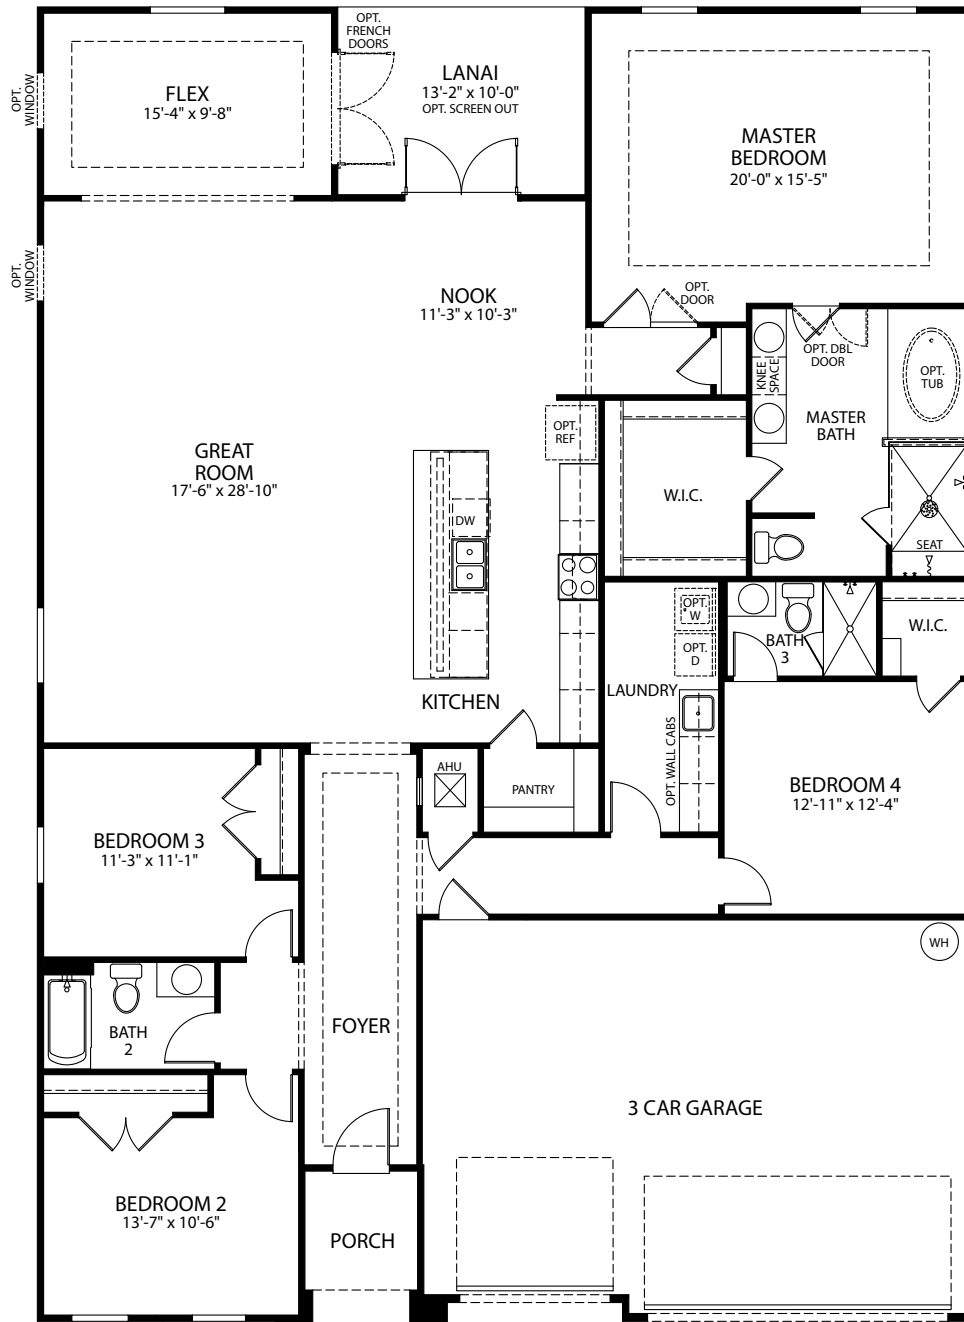

MARONDA  
*Homes*

VENICE  
Elevation P  
Renaissance Series

- 4 Bedrooms
- 3 Bathrooms
- 3 Car Garage
- 2,675 Finished Sq. Ft.

OPT. GOURMET KITCHEN

OPT. RAISED KITCHEN ISLAND

OPT. MASTER BATH  
FREE STANDING TUB

OPT. DEN

OPT. 3 CAR SIDE LOAD GARAGE