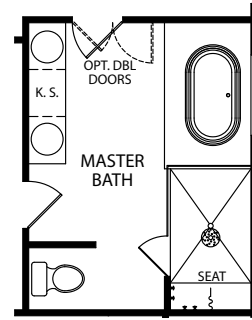

MARONDA  
*Homes*

VENICE  
Elevation P  
Renaissance Series

- 4 Bedrooms
- 3 Bathrooms
- 3 Car Garage
- 2,675 Finished Sq. Ft.

OPT. GOURMET KITCHEN

OPT. RAISED KITCHEN ISLAND

OPT. MASTER BATH  
FREE STANDING TUB

OPT. DEN

OPT. 3 CAR SIDE LOAD GARAGE