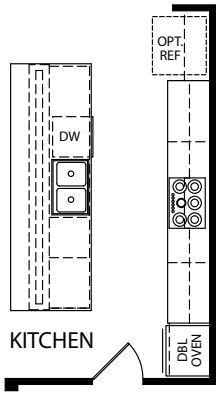

MARONDA  
*Homes*

VENICE  
Elevation P  
Renaissance Series

- 4 Bedrooms
- 3 Bathrooms
- 3 Car Garage
- 2,675 Finished Sq. Ft.

OPT. GOURMET KITCHEN

OPT. RAISED KITCHEN ISLAND

OPT. MASTER BATH  
FREE STANDING TUB

OPT. DEN

OPT. 3 CAR SIDE LOAD GARAGE