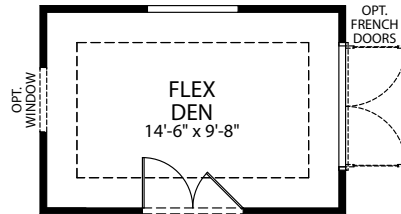

MARONDA  
*Homes*

VENICE  
Elevation P  
Renaissance Series

- 4 Bedrooms
- 3 Bathrooms
- 3 Car Garage
- 2,675 Finished Sq. Ft.

OPT. GOURMET KITCHEN

OPT. RAISED KITCHEN ISLAND

OPT. MASTER BATH  
FREE STANDING TUB

OPT. DEN

OPT. 3 CAR SIDE LOAD GARAGE