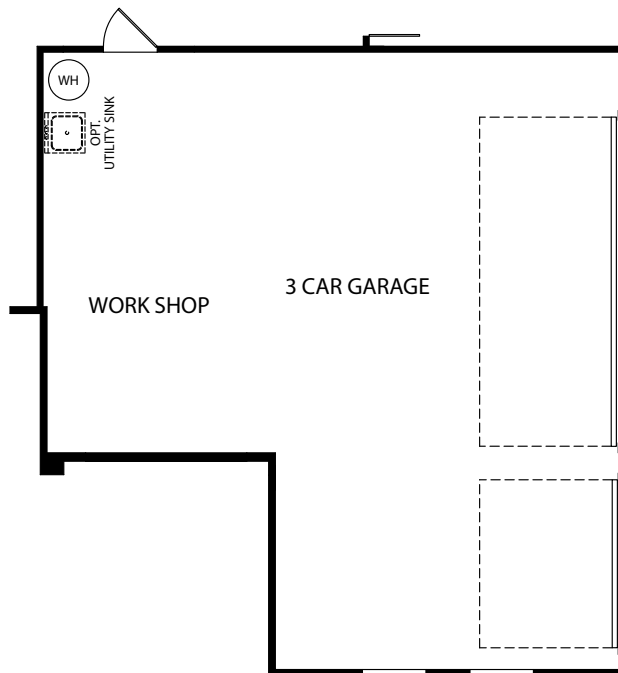

MARONDA  
*Homes*

VENICE  
Elevation P  
Renaissance Series

- 4 Bedrooms
- 3 Bathrooms
- 3 Car Garage
- 2,675 Finished Sq. Ft.

OPT. GOURMET KITCHEN

OPT. RAISED KITCHEN ISLAND

OPT. MASTER BATH  
FREE STANDING TUB

OPT. DEN

OPT. 3 CAR SIDE LOAD GARAGE