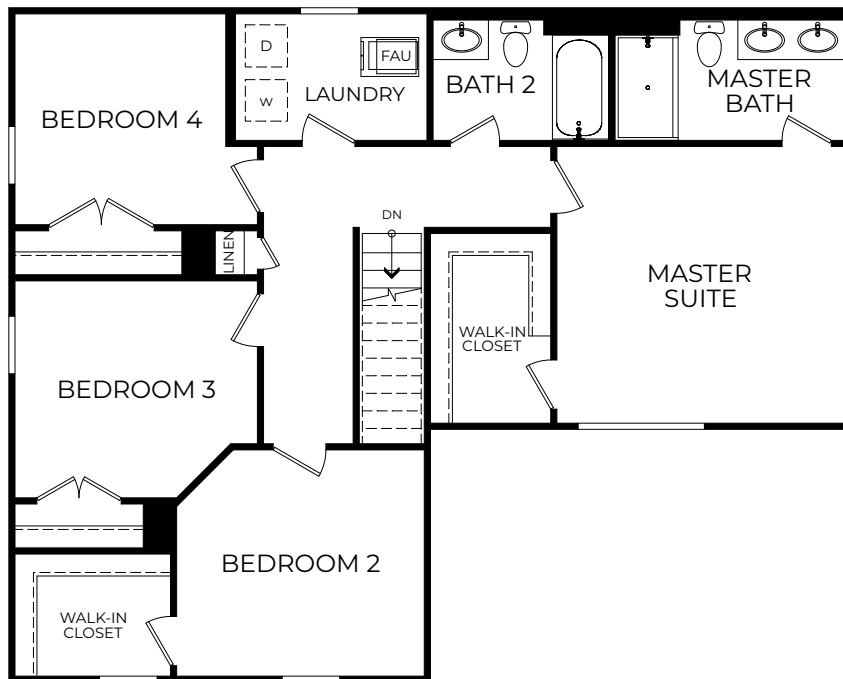

SECOND FLOOR

- 4 Bedrooms
- 2 Car Garage
- 2-2.5 Bathrooms
- 1,680 Finished Sq. Ft.

OPTIONAL
REAR GARAGE

OPTIONAL
ISLAND

OPTIONAL
SUNROOM

OPTIONAL
POWDER