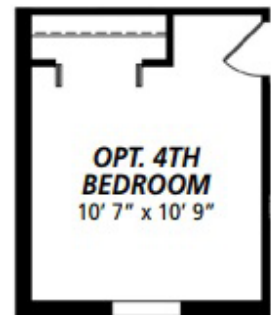

MARONDA
Homes

CYPRESS

Elevation F
Essential Series

DREAM. BUILD. *Live.*

Opt. Bedroom #4

- 3-4 Bedrooms
- 2 Bathrooms
- 2 Car Garage
- 1,546 Finished Sq. Ft.