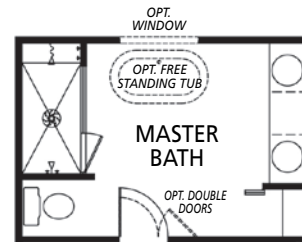

- 3-4 Bedrooms
- 2 Bathrooms
- 2 Car Garage
- 1,988 Finished Sq. Ft.

Opt. Extended Lanai

Opt. Gourmet Kitchen

Opt. 3 Car Garage

Opt. Bedroom 4 ILO Flex

Opt. Den ILO Flex

Opt. Deluxe Master Bath

Opt. Free-Standing Tub at Master Bath