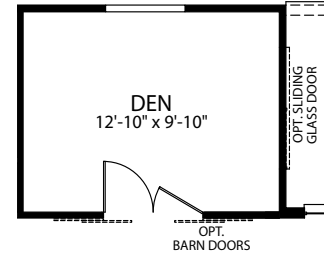

- 3-4 Bedrooms
- 2 Bathrooms
- 2 Car Garage
- 1,988 Finished Sq. Ft.

Opt. Extended Lanai

Opt. Gourmet Kitchen

Opt. 3 Car Garage

Opt. Bedroom 4 ILO Flex

Opt. Den ILO Flex

Opt. Deluxe Master Bath

Opt. Free-Standing Tub at Master Bath