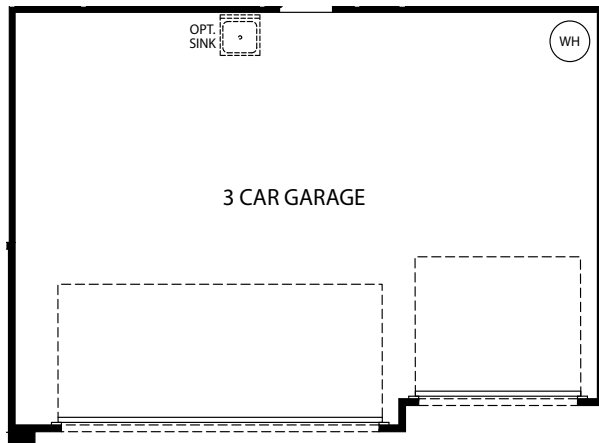

- 3-4 Bedrooms
- 2 Bathrooms
- 2 Car Garage
- 1,988 Finished Sq. Ft.

Opt. Extended Lanai

Opt. Gourmet Kitchen

Opt. 3 Car Garage

Opt. Bedroom 4 ILO Flex

Opt. Den ILO Flex

Opt. Deluxe Master Bath

Opt. Free-Standing Tub at Master Bath