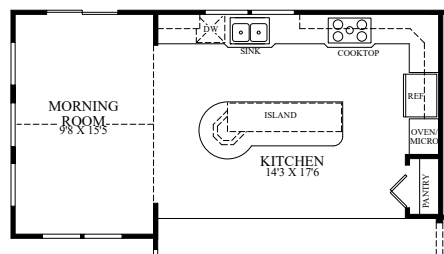

Optional Partial Brick and Stone Front with Porch

Optional Water Table Brick and Partial Stone Front with Porch

Optional Water Table Brick and Partial Stone Front

Optional Siding Front

FIRST FLOOR

Opt. Sunroom

Opt. Covered Porch

Opt. Chef's Kitchen with Opt. Morning Room

Opt. 3 Car Garage

SECOND FLOOR

Opt. Bedroom 4 ILO Loft

Opt. Governor's Master Bath

Opt. First Lady's Master Bath

- 3-4 Bedrooms, 2.5 Bathrooms
- 2,126-3,138 Finished Sq. Ft.
- 2-3 Car Garage
- First Floor Owner Suite