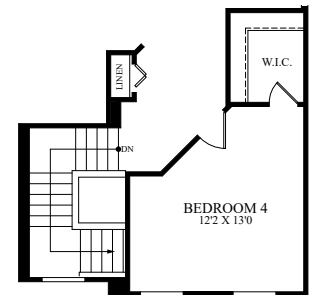

Optional Partial Brick and Stone Front with Porch

Optional Water Table Brick and Partial Stone Front with Porch

Optional Water Table Brick and Partial Stone Front

Optional Siding Front

FIRST FLOOR

Opt. Sunroom

Opt. Covered Porch

Opt. Chef's Kitchen with Opt. Morning Room

Opt. 3 Car Garage

SECOND FLOOR

Opt. Bedroom 4 ILO Loft

Opt. Governor's Master Bath

Opt. First Lady's Master Bath

- 3-4 Bedrooms, 2.5 Bathrooms
- 2,126-3,138 Finished Sq. Ft.
- 2-3 Car Garage
- First Floor Owner Suite