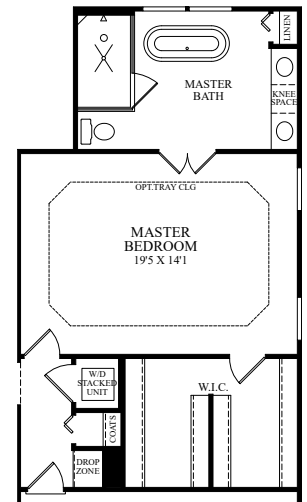

Optional Partial Brick and Stone Front with Porch

Optional Water Table Brick and Partial Stone Front with Porch

Optional Water Table Brick and Partial Stone Front

Optional Siding Front

FIRST FLOOR

Opt. Sunroom

Opt. Covered Porch

Opt. Chef's Kitchen with Opt. Morning Room

Opt. 3 Car Garage

SECOND FLOOR

Opt. Bedroom 4 ILO Loft

Opt. Governor's Master Bath

Opt. First Lady's Master Bath

- 3-4 Bedrooms, 2.5 Bathrooms
- 2,126-3,138 Finished Sq. Ft.
- 2-3 Car Garage
- First Floor Owner Suite