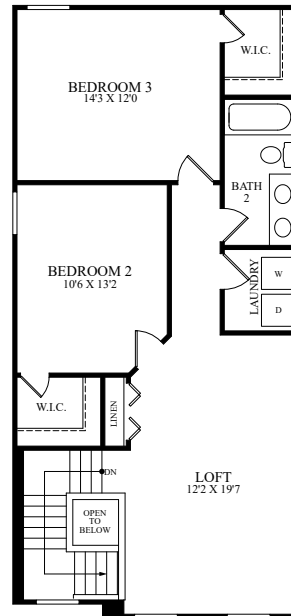

Optional Partial Brick and Stone Front with Porch

Optional Water Table Brick and Partial Stone Front with Porch

Optional Water Table Brick and Partial Stone Front

Optional Siding Front

FIRST FLOOR

Opt. Sunroom

Opt. Covered Porch

Opt. Chef's Kitchen with Opt. Morning Room

Opt. 3 Car Garage

SECOND FLOOR

Opt. Bedroom 4 ILO Loft

Opt. Governor's Master Bath

Opt. First Lady's Master Bath

- 3-4 Bedrooms, 2.5 Bathrooms
- 2,126-3,138 Finished Sq. Ft.
- 2-3 Car Garage
- First Floor Owner Suite