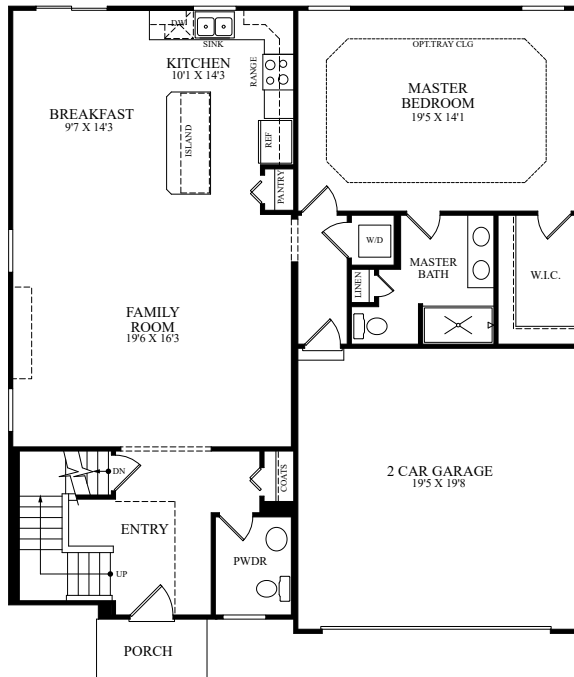

Optional Partial Brick and Stone Front with Porch

Optional Water Table Brick and Partial Stone Front with Porch

Optional Water Table Brick and Partial Stone Front

Optional Siding Front

FIRST FLOOR

Opt. Sunroom

Opt. Covered Porch

Opt. Chef's Kitchen with Opt. Morning Room

Opt. 3 Car Garage

SECOND FLOOR

Opt. Bedroom 4 ILO Loft

Opt. Governor's Master Bath

Opt. First Lady's Master Bath

- 3-4 Bedrooms, 2.5 Bathrooms
- 2,126-3,138 Finished Sq. Ft.
- 2-3 Car Garage
- First Floor Owner Suite