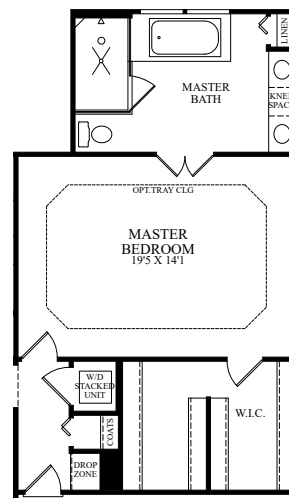

Optional Partial Brick and Stone Front with Porch

Optional Water Table Brick and Partial Stone Front with Porch

Optional Water Table Brick and Partial Stone Front

Optional Siding Front

FIRST FLOOR

Opt. Sunroom

Opt. Covered Porch

Opt. Chef's Kitchen with Opt. Morning Room

Opt. 3 Car Garage

SECOND FLOOR

Opt. Bedroom 4 ILO Loft

Opt. Governor's Master Bath

Opt. First Lady's Master Bath

- 3-4 Bedrooms, 2.5 Bathrooms
- 2,126-3,138 Finished Sq. Ft.
- 2-3 Car Garage
- First Floor Owner Suite