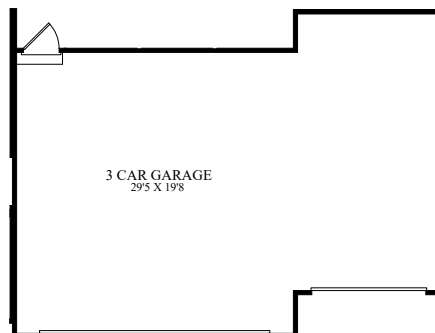

Opt. Covered Porch

Opt. Chef's Kitchen with Opt. Morning Room

Opt. 3 Car Garage

SECOND FLOOR

Opt. Bedroom 4 ILO Loft

Opt. Governor's Master Bath

Opt. First Lady's Master Bath

- 3-4 Bedrooms, 2.5 Bathrooms
- 2,126-3,138 Finished Sq. Ft.
- 2-3 Car Garage
- First Floor Owner Suite