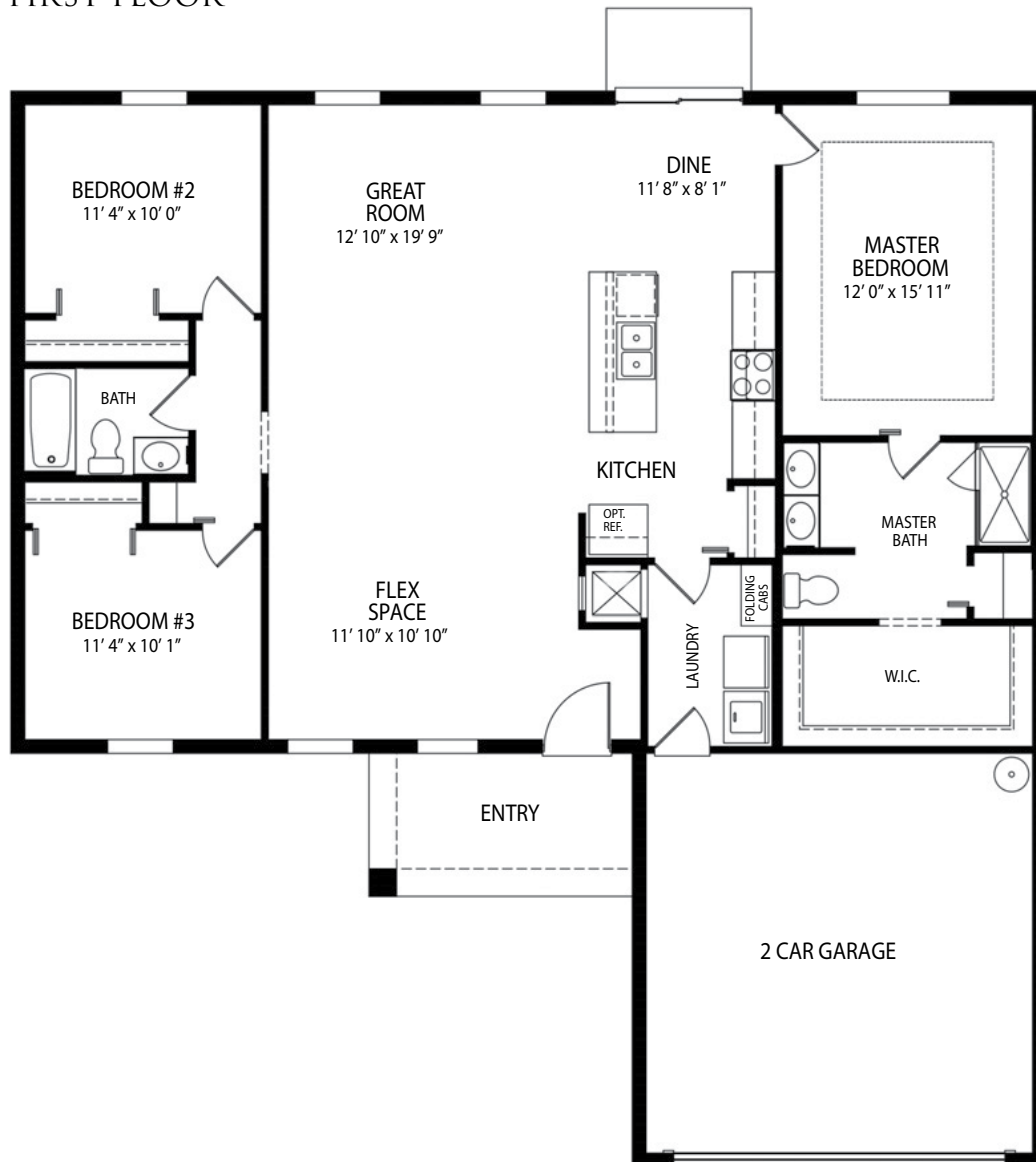

*Optional Stone*

FIRST FLOOR

- 3-4 Bedrooms
- 2 Bathrooms
- 2 Car Garage
- 1,601 Finished Sq. Ft.

FLOORPLAN OPTIONS

Opt. Gourmet Kitchen

Opt. Deluxe Master Bath

Opt. Lanai

Opt. Bedroom 4