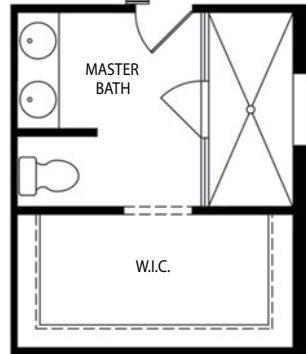

*Optional Stone*

FIRST FLOOR

- 3-4 Bedrooms
- 2 Bathrooms
- 2 Car Garage
- 1,601 Finished Sq. Ft.

FLOORPLAN OPTIONS

Opt. Gourmet Kitchen

Opt. Deluxe Master Bath

Opt. Lanai

Opt. Bedroom 4