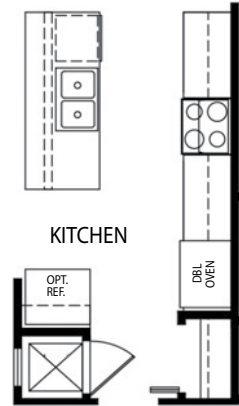

*Optional Stone*

FIRST FLOOR

- 3-4 Bedrooms
- 2 Bathrooms
- 2 Car Garage
- 1,601 Finished Sq. Ft.

FLOORPLAN OPTIONS

Opt. Gourmet Kitchen

Opt. Deluxe Master Bath

Opt. Lanai

Opt. Bedroom 4