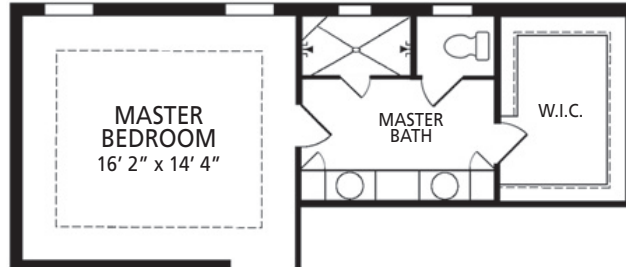

Optional Stone

FIRST FLOOR

- 4 Bedrooms
- 3 Bathrooms
- 2-3 Car Garage
- 2,471 Finished Sq. Ft.

FLOORPLAN OPTIONS

Opt. Gourmet Kitchen

Opt. Master Bath

Opt. 4 Doors at Den

Opt. 2 Doors at Den

Opt. Wall at Den

Opt. 3 Car Garage

Opt. Guest Suite ILO
Bedroom 2&3