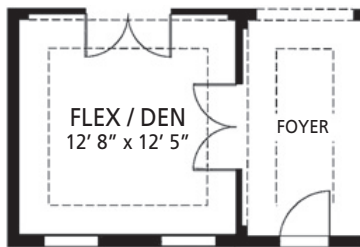

Optional Stone

FIRST FLOOR

- 4 Bedrooms
- 3 Bathrooms
- 2-3 Car Garage
- 2,471 Finished Sq. Ft.

FLOORPLAN OPTIONS

Opt. Gourmet Kitchen

Opt. Master Bath

Opt. 4 Doors at Den

Opt. 2 Doors at Den

Opt. Wall at Den

Opt. 3 Car Garage

Opt. Guest Suite ILO
Bedroom 2&3