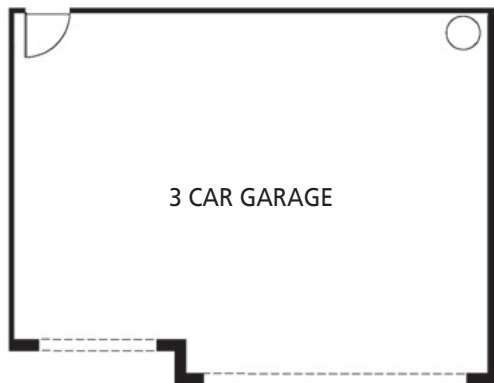

Optional Stone

FIRST FLOOR

- 4 Bedrooms
- 3 Bathrooms
- 2-3 Car Garage
- 2,471 Finished Sq. Ft.

FLOORPLAN OPTIONS

Opt. Gourmet Kitchen

Opt. Master Bath

Opt. 4 Doors at Den

Opt. 2 Doors at Den

Opt. Wall at Den

Opt. 3 Car Garage

Opt. Guest Suite ILO
Bedroom 2&3