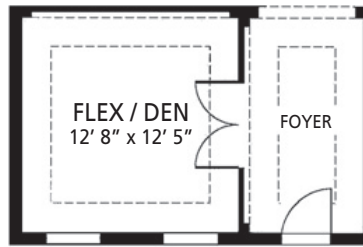

Optional Stone

FIRST FLOOR

- 4 Bedrooms
- 3 Bathrooms
- 2-3 Car Garage
- 2,471 Finished Sq. Ft.

FLOORPLAN OPTIONS

Opt. Gourmet Kitchen

Opt. Master Bath

Opt. 4 Doors at Den

Opt. 2 Doors at Den

Opt. Wall at Den

Opt. 3 Car Garage

Opt. Guest Suite ILO
Bedroom 2&3