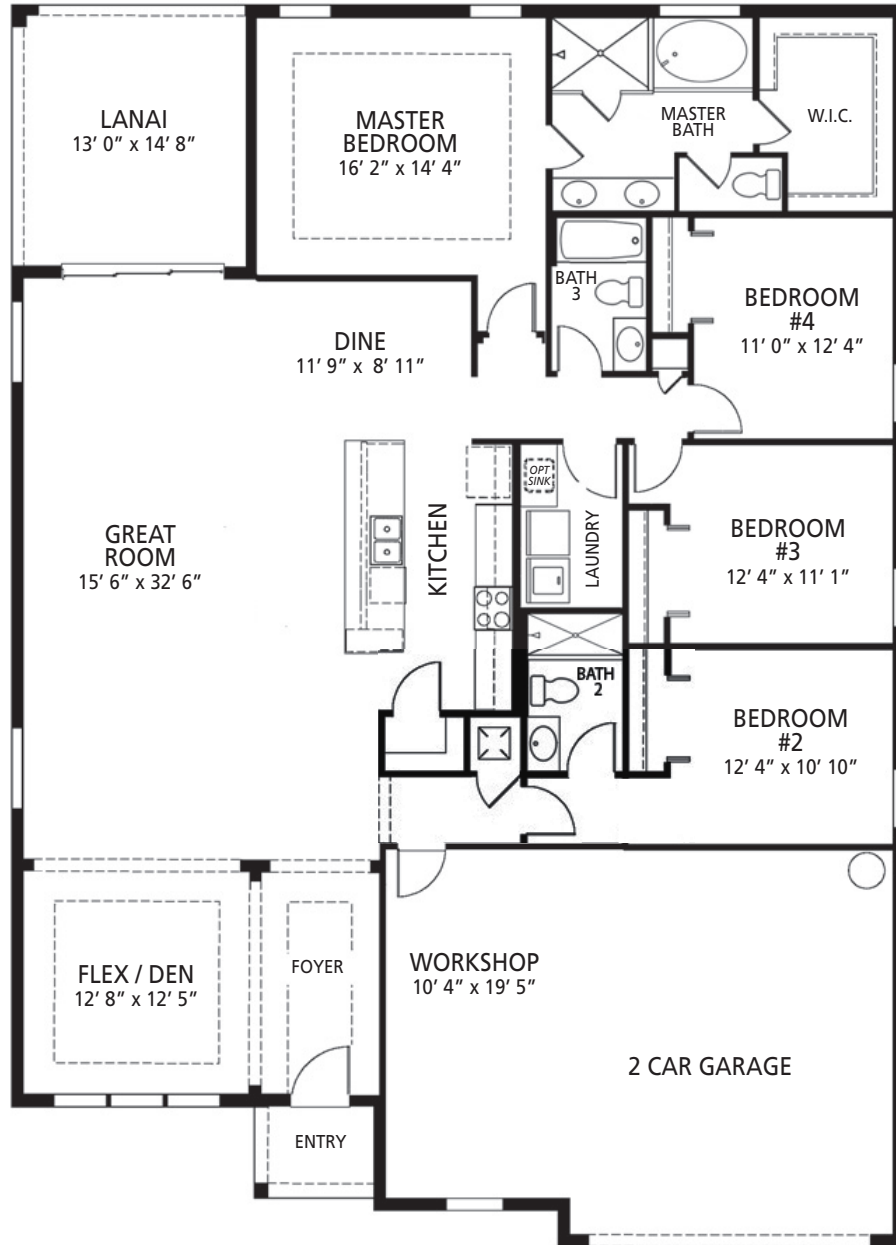

Optional Stone

FIRST FLOOR

- 4 Bedrooms
- 3 Bathrooms
- 2-3 Car Garage
- 2,471 Finished Sq. Ft.

FLOORPLAN OPTIONS

Opt. Gourmet Kitchen

Opt. Master Bath

Opt. 4 Doors at Den

Opt. 2 Doors at Den

Opt. Wall at Den

Opt. 3 Car Garage

Opt. Guest Suite ILO
Bedroom 2&3