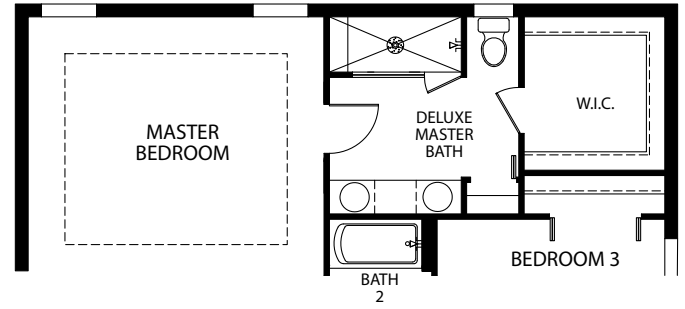

*Optional Stone*

FIRST FLOOR

- 3-4 Bedrooms
- 2-3 Car Garage
- 2 Bathrooms
- 2,061 Finished Sq. Ft.

FLOORPLAN OPTIONS

Opt. Gourmet Kitchen

Opt. Bedroom ILO Flex

Opt. Den ILO Flex

Opt. Master Bath

Opt. Deluxe Master Bath

Opt. 3 Car Garage