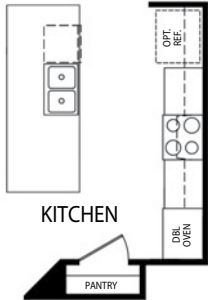

*Optional Stone*

FIRST FLOOR

- 3-4 Bedrooms
- 2-3 Car Garage
- 2 Bathrooms
- 2,061 Finished Sq. Ft.

FLOORPLAN OPTIONS

Opt. Gourmet Kitchen

Opt. Bedroom ILO Flex

Opt. Den ILO Flex

Opt. Master Bath