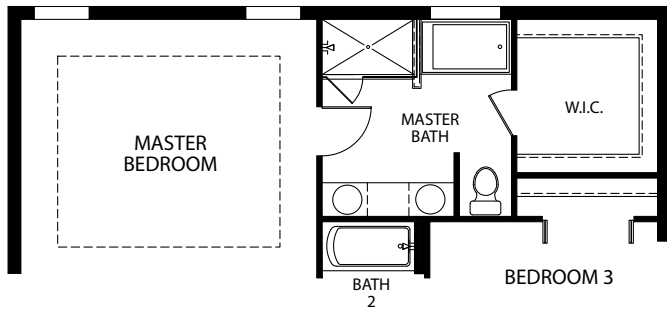

*Optional Stone*

FIRST FLOOR

- 3-4 Bedrooms
- 2-3 Car Garage
- 2 Bathrooms
- 2,061 Finished Sq. Ft.

FLOORPLAN OPTIONS

Opt. Gourmet Kitchen

Opt. Bedroom ILO Flex

Opt. Den ILO Flex

Opt. Master Bath

Opt. Deluxe Master Bath

Opt. 3 Car Garage