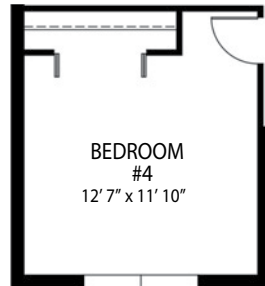

*Optional Stone*

FIRST FLOOR

- 3-4 Bedrooms
- 2-3 Car Garage
- 2 Bathrooms
- 2,061 Finished Sq. Ft.

FLOORPLAN OPTIONS

Opt. Gourmet Kitchen

Opt. Bedroom ILO Flex

Opt. Den ILO Flex

Opt. Master Bath