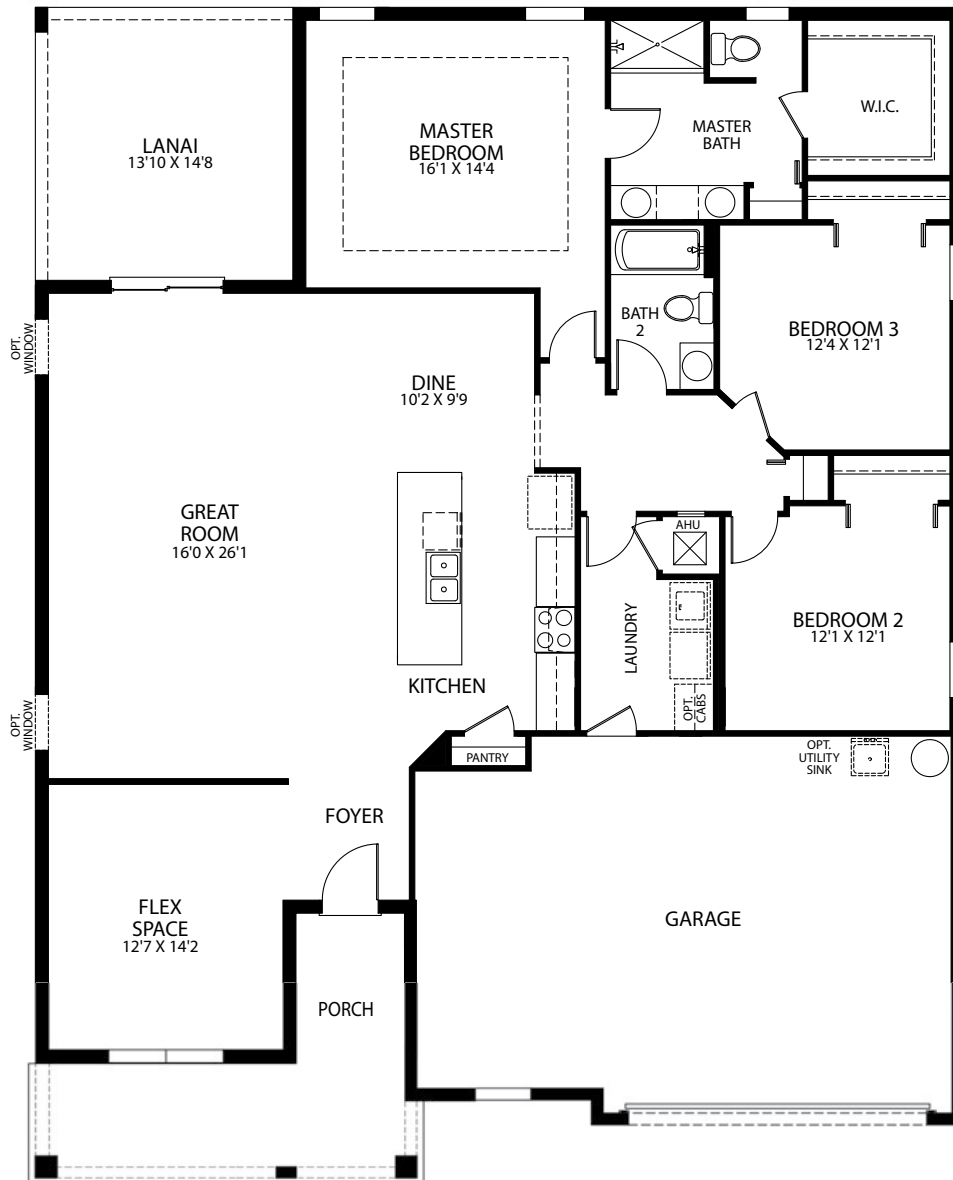

*Optional Stone*

FIRST FLOOR

- 3-4 Bedrooms
- 2-3 Car Garage
- 2 Bathrooms
- 2,061 Finished Sq. Ft.

FLOORPLAN OPTIONS

Opt. Gourmet Kitchen

Opt. Bedroom ILO Flex

Opt. Den ILO Flex

Opt. Master Bath

Opt. Deluxe Master Bath

Opt. 3 Car Garage