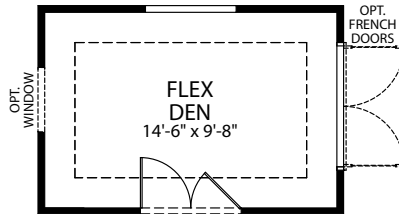

Optional Brick

- 4 Bedrooms
- 3 Bathrooms
- 3 Car Garage
- 2,675 Finished Sq. Ft.

OPT. GOURMET KITCHEN

OPT. RAISED KITCHEN ISLAND

OPT. MASTER BATH
FREE STANDING TUB

OPT. DEN

OPT. 3 CAR SIDE LOAD GARAGE