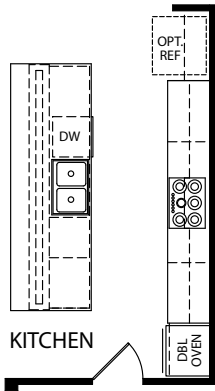

Optional Brick

- 4 Bedrooms
- 3 Bathrooms
- 3 Car Garage
- 2,675 Finished Sq. Ft.

OPT. GOURMET KITCHEN

OPT. RAISED KITCHEN ISLAND

OPT. MASTER BATH
FREE STANDING TUB

OPT. DEN

OPT. 3 CAR SIDE LOAD GARAGE