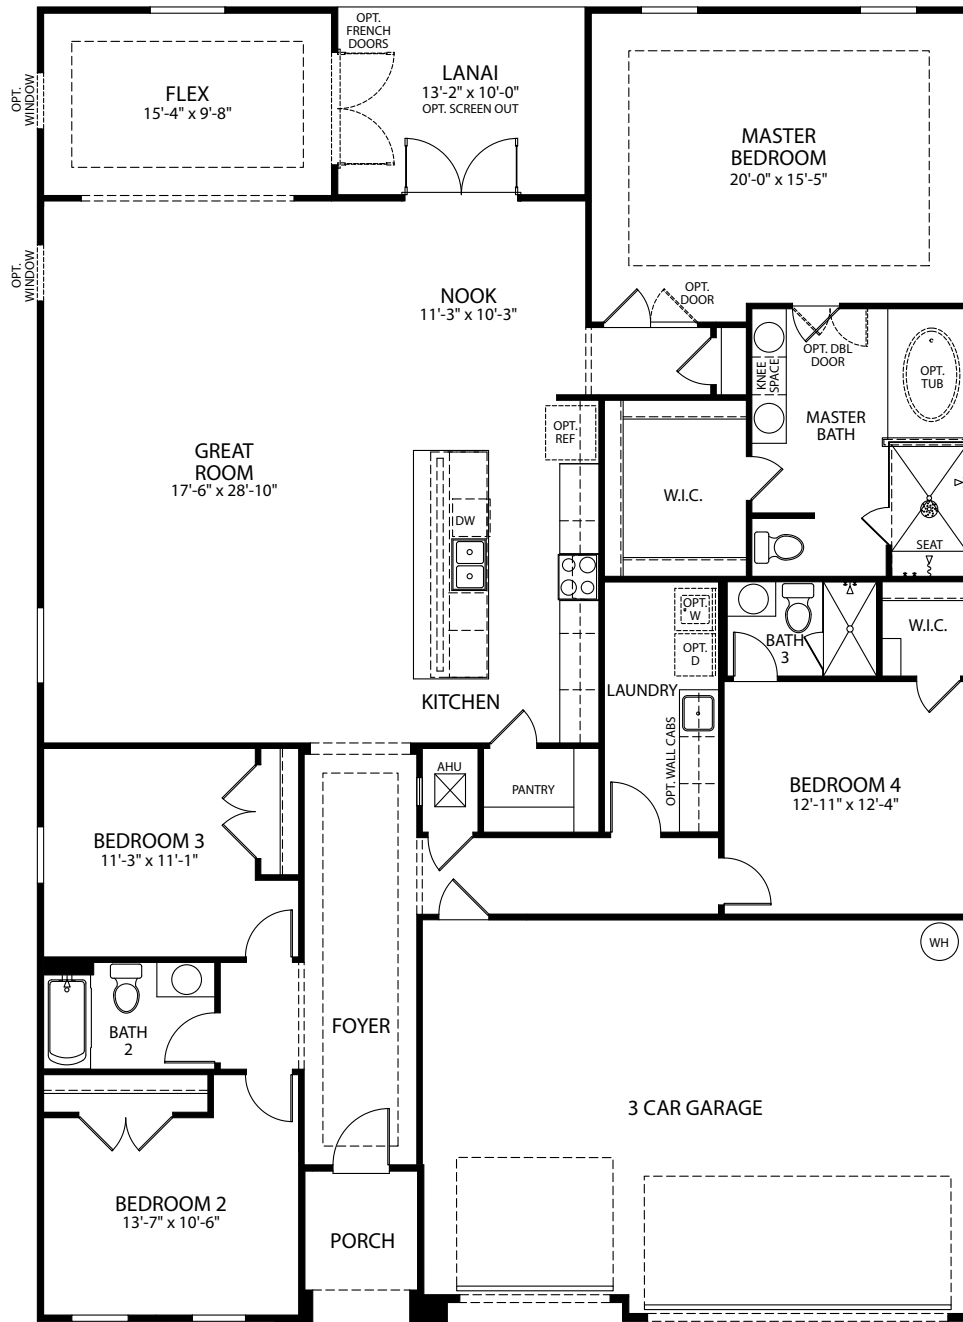

Optional Brick

- 4 Bedrooms
- 3 Bathrooms
- 3 Car Garage
- 2,675 Finished Sq. Ft.

OPT. GOURMET KITCHEN

OPT. RAISED KITCHEN ISLAND

OPT. MASTER BATH
FREE STANDING TUB

OPT. DEN

OPT. 3 CAR SIDE LOAD GARAGE