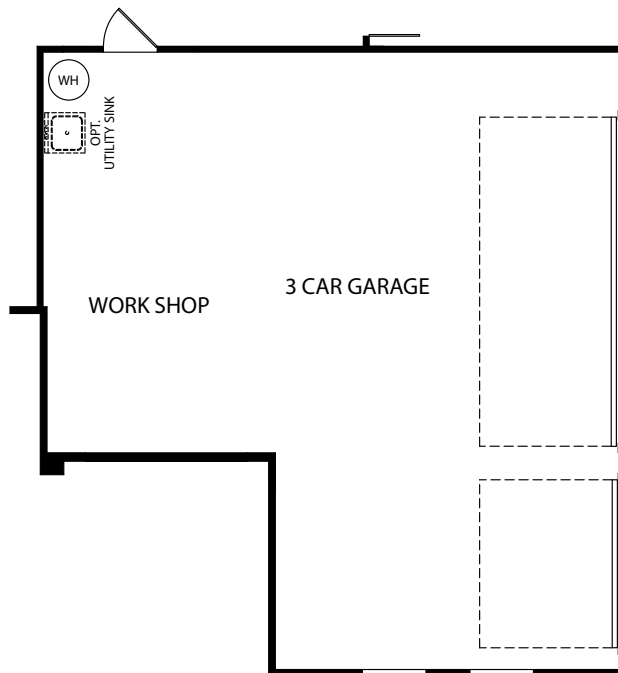

Optional Brick

- 4 Bedrooms
- 3 Bathrooms
- 3 Car Garage
- 2,675 Finished Sq. Ft.

OPT. GOURMET KITCHEN

OPT. RAISED KITCHEN ISLAND

OPT. MASTER BATH
FREE STANDING TUB

OPT. DEN

OPT. 3 CAR SIDE LOAD GARAGE