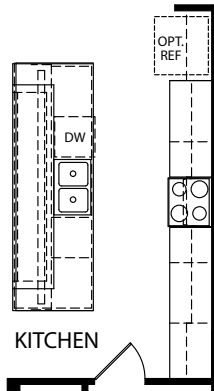

Optional Brick

- 4 Bedrooms
- 3 Bathrooms
- 3 Car Garage
- 2,675 Finished Sq. Ft.

OPT. GOURMET KITCHEN

OPT. RAISED KITCHEN ISLAND

OPT. MASTER BATH
FREE STANDING TUB

OPT. DEN

OPT. 3 CAR SIDE LOAD GARAGE